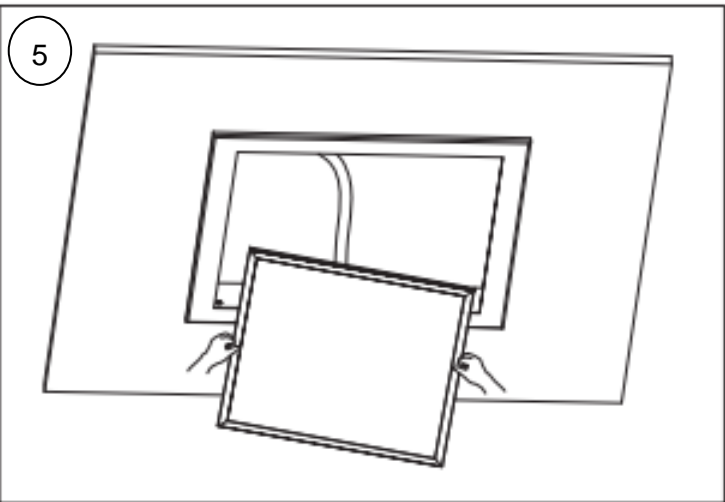

Square Basic

[FI] Asennusohje
[UK] Installation instruction
[SE] Installationsanvisning

5405044 600x600 Recessed installation frame