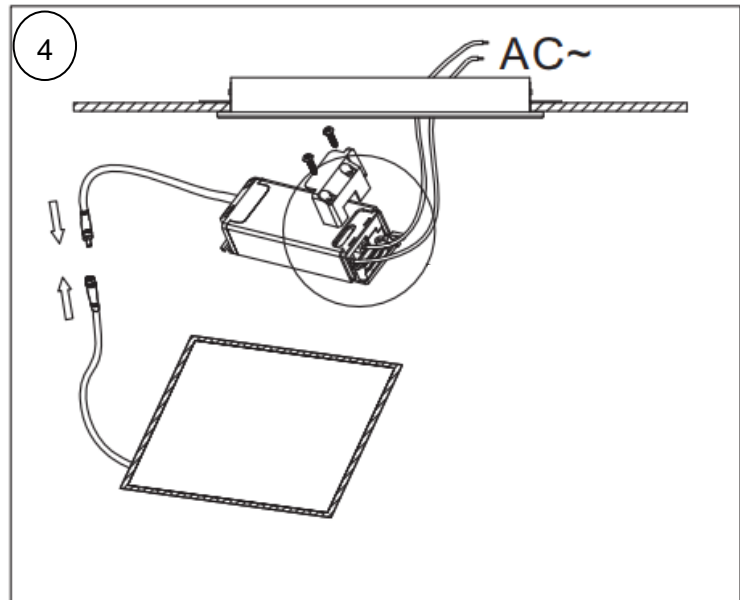

Square Basic

[FI] Asennusohje
[UK] Installation instruction
[SE] Installationsanvisning

5405044 600x600 Recessed installation frame