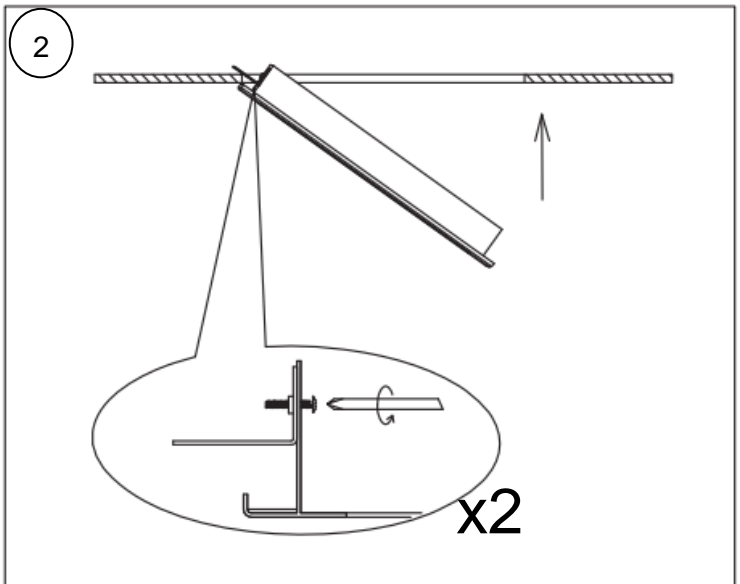

Square Basic

[FI] Asennusohje
[UK] Installation instruction
[SE] Installationsanvisning

5405044 600x600 Recessed installation frame