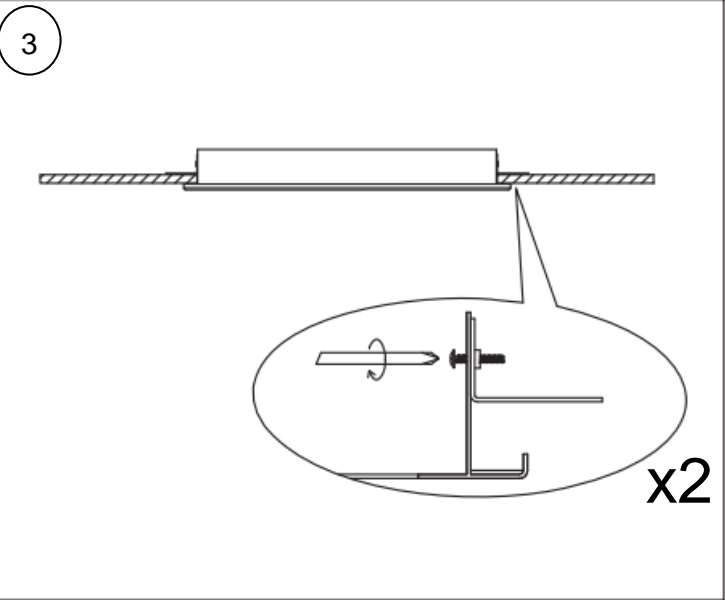

Square Basic

[FI] Asennusohje
[UK] Installation instruction
[SE] Installationsanvisning

5405044 600x600 Recessed installation frame