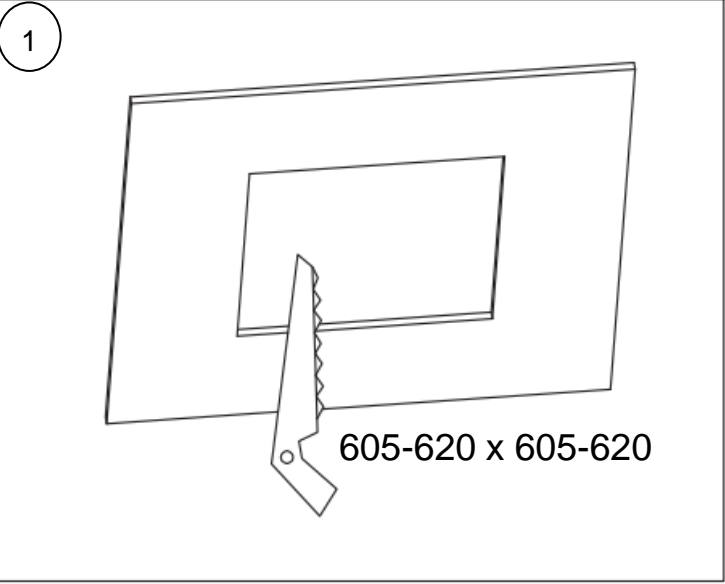

Square Basic

[FI] Asennusohje
[UK] Installation instruction
[SE] Installationsanvisning

5405044 600x600 Recessed installation frame