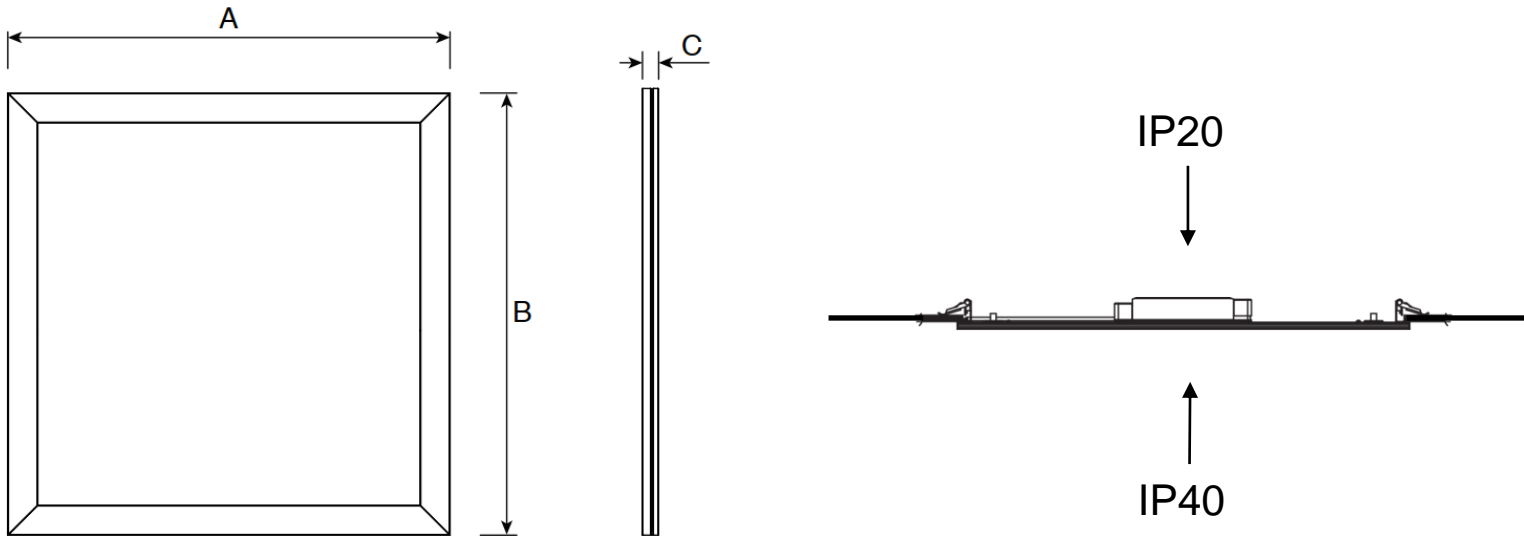

* IP65 rating is for both sides of the luminaire

5405052 Recessed installation clips

Square Basic

[FI] Asennusohje
[UK] Installation instruction
[SE] Installationsanvisning

5405048 600x600 Ceiling surface installation frame