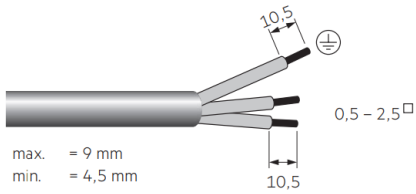

Square Basic

[FI] Asennusohje
[UK] Installation instruction
[SE] Installationsanvisning

Ohjauspiirin on oltava peruseristetty verkkojännitteestä | The control circuit must be basic insulated from the mains voltage

Styrkretsen måste vara grundisolerad från nätspänningen |

TW CASAMBI

The used push button has to be insulated.
Device with loop through wiring function.

FI

Nämä ohjeet tulee säilyttää ja luovuttaa kiinteistön käyttäjälle.

UK

It is appropriate that this information is passed on to the user of the installation.

SE

Det är lämpligt att denna information överlämnas till användaren av anläggningen.