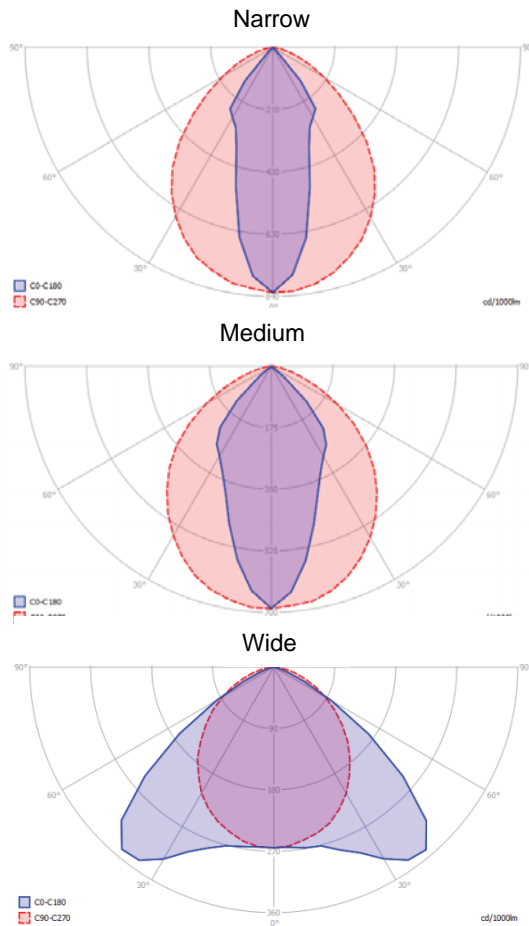

LIGHT DISTRIBUTION