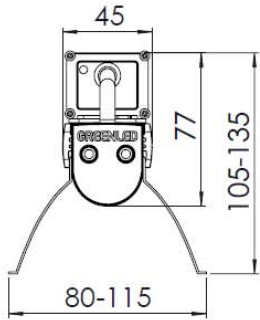

SUITABILITY

A generic luminaire for several end-use applications in high ceiling premises such as garages, stores, specialised shops, loading areas or industrial and storage halls.

The recommended installation height of the luminaire is over 5 m.

GENERAL DESCRIPTION

PRODUCT FAMILY	ECO R II 47W PLUS
PRODUCT FAMILY CODE	GLR92470
POWER	47 W
LUMINOUS FLUX	6000 lm
LUMINOUS EFFICACY	up to 130 lm/W
COLOUR TEMPERATURE	3000, 4000, 5000 K
COLOUR RENDERING INDEX (R _a)	at least 80
LIGHT SOURCE SHIELD	clear PC
OPTICS	narrow, medium or wide
ECG	Inventronics
DIMMABILITY	1-10V
CONNECTION	3m, 3-pole rubber installation cable
SUPPLY VOLTAGE	200-240 Vac
FREQUENCY	50-60 Hz
PF	>0.9
THD	<20%
IP CLASS	IP 65
OPERATING TEMPERATURE	-40 - +55°C
COLOUR	Grey aluminium
MATERIAL	Aluminium
LIFETIME L80, F20	> 80 000 h
GUARANTEE	5 years
ACCESSORIES	Lighting suspension rail brackets 70/80/110/120 mm, ceiling brackets 3m 1-10V cable with IP67 rapid connector, Wago Winsta 5-pole IP21 rapid connector

All values in ambient temperature of +25°C, luminous flux tolerance +-5%, output power tolerance +-5%

DIMENSIONS	ECO R II 47 W PLUS
LENGTH	1443 mm
HEIGHT	105-135 mm depending on optics
WIDTH	80-115 mm depending on optics
WEIGHT	3 kg