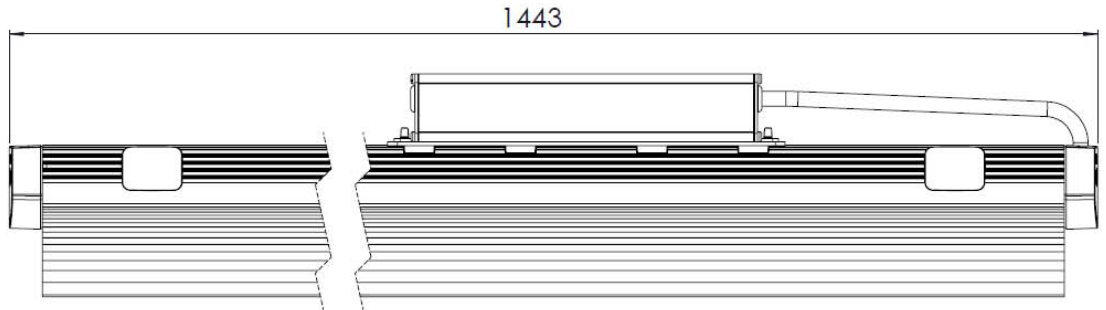

SUITABILITY

A generic luminaire for several end-use applications in high ceiling premises such as garages, stores, specialised shops, loading areas or industrial and storage halls.

The recommended installation height of the luminaire is over 5 m.

GENERAL DESCRIPTION

PRODUCT FAMILY	ECO R II 47W PLUS
PRODUCT FAMILY CODE	GLR92470
POWER	47 W
LUMINOUS FLUX	6000 lm
LUMINOUS EFFICACY	up to 130 lm/W
COLOUR TEMPERATURE	3000, 4000, 5000 K
COLOUR RENDERING INDEX (R _a)	at least 80
LIGHT SOURCE SHIELD	clear PC
OPTICS	narrow, medium or wide
ECG	Inventronics
DIMMABILITY	1-10V
CONNECTION	3m, 3-pole rubber installation cable
SUPPLY VOLTAGE	200-240 Vac
FREQUENCY	50-60 Hz
PF	>0.9
THD	<20%
IP CLASS	IP 65
OPERATING TEMPERATURE	-40 - +55°C
COLOUR	Grey aluminium
MATERIAL	Aluminium
LIFETIME L80, F20	> 80 000 h
GUARANTEE	5 years
ACCESSORIES	Lighting suspension rail brackets 70/80/110/120 mm, ceiling brackets 3m 1-10V cable with IP67 rapid connector, Wago Winsta 5-pole IP21 rapid connector

All values in ambient temperature of +25°C, luminous flux tolerance +-5%, output power tolerance +-5%

DIMENSIONS	ECO R II 47 W PLUS
LENGTH	1443 mm
HEIGHT	105-135 mm depending on optics
WIDTH	80-115 mm depending on optics
WEIGHT	3 kg