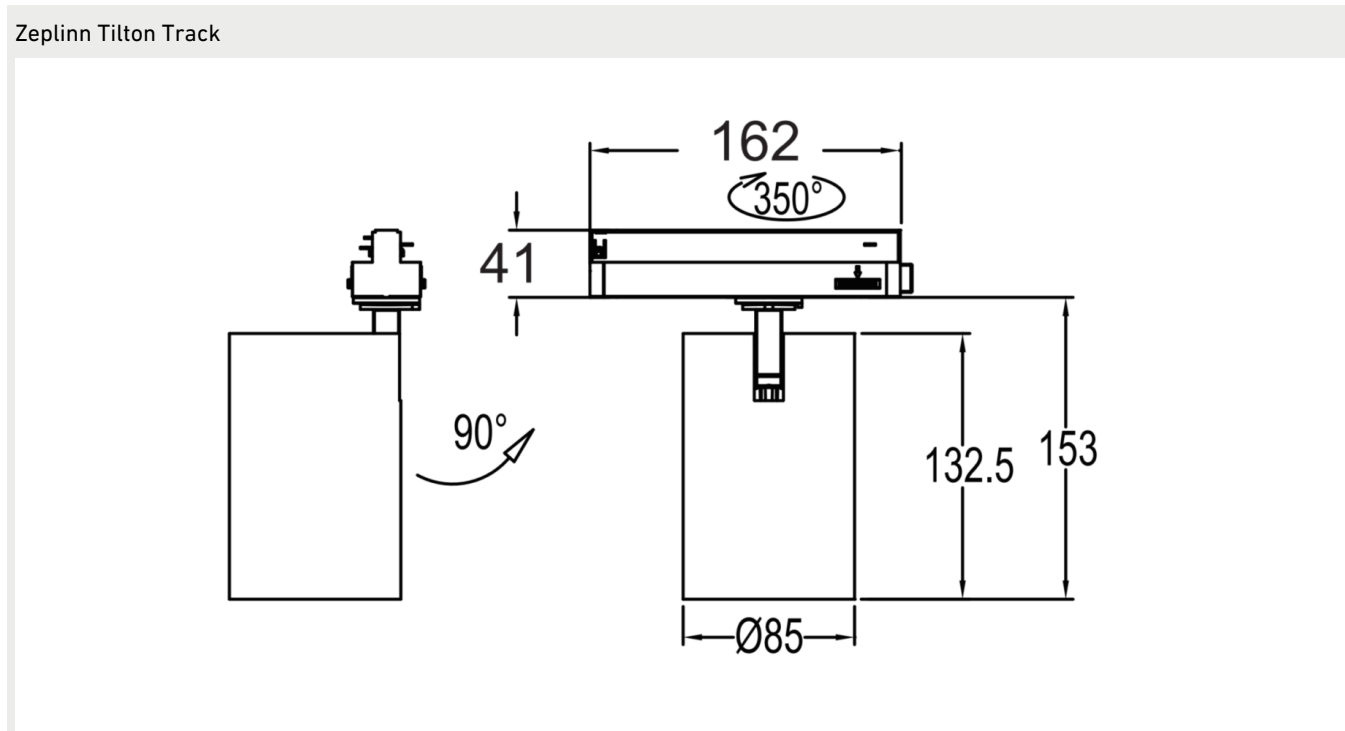

Notes:

All values in ambient temperature of +25°C, CCT 4000K, CRI90, luminous flux tolerance +-5%, output power tolerance +-5%. Use environment must be non condensing.

Dimensions

MODEL	TYPE CODE	LENGTH (L)	HEIGHT (H)	WIDTH (W)	DIAMETER (D)	WEIGHT
Zeplinn Tilton Track 33W	TK-T097-1001	208 mm	153 mm		85 mm	0,8 kg

Notes:

1) SDCM ≤ 3

Light distribution

Dimensions

Circuit breakers

	B10	B16	B20	C10	C16	C20
ZEPLINN TILTON TRACK 33W OnOff & DALI	15	25	31	26	42	52

i

CUSTOMER SERVICE: