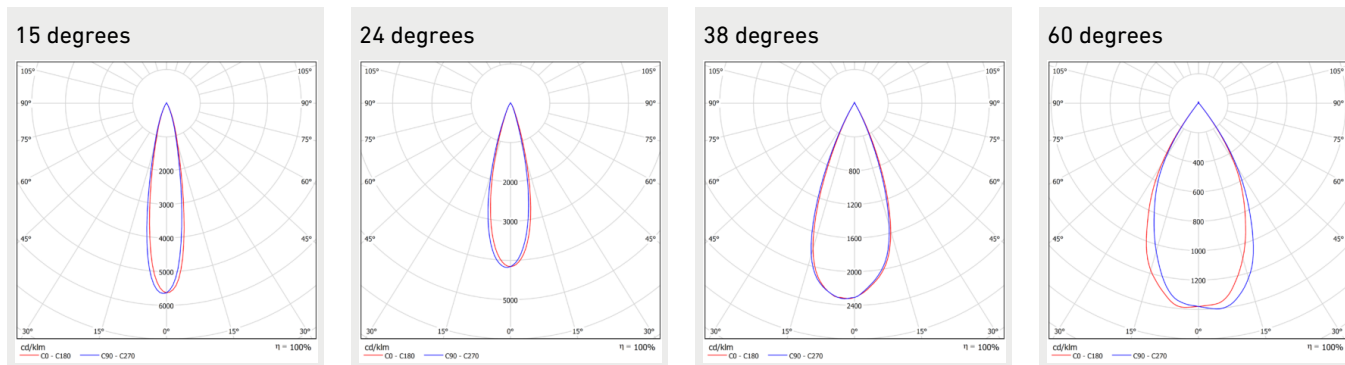

Notes:

1) SDCM ≤ 3

Light distribution