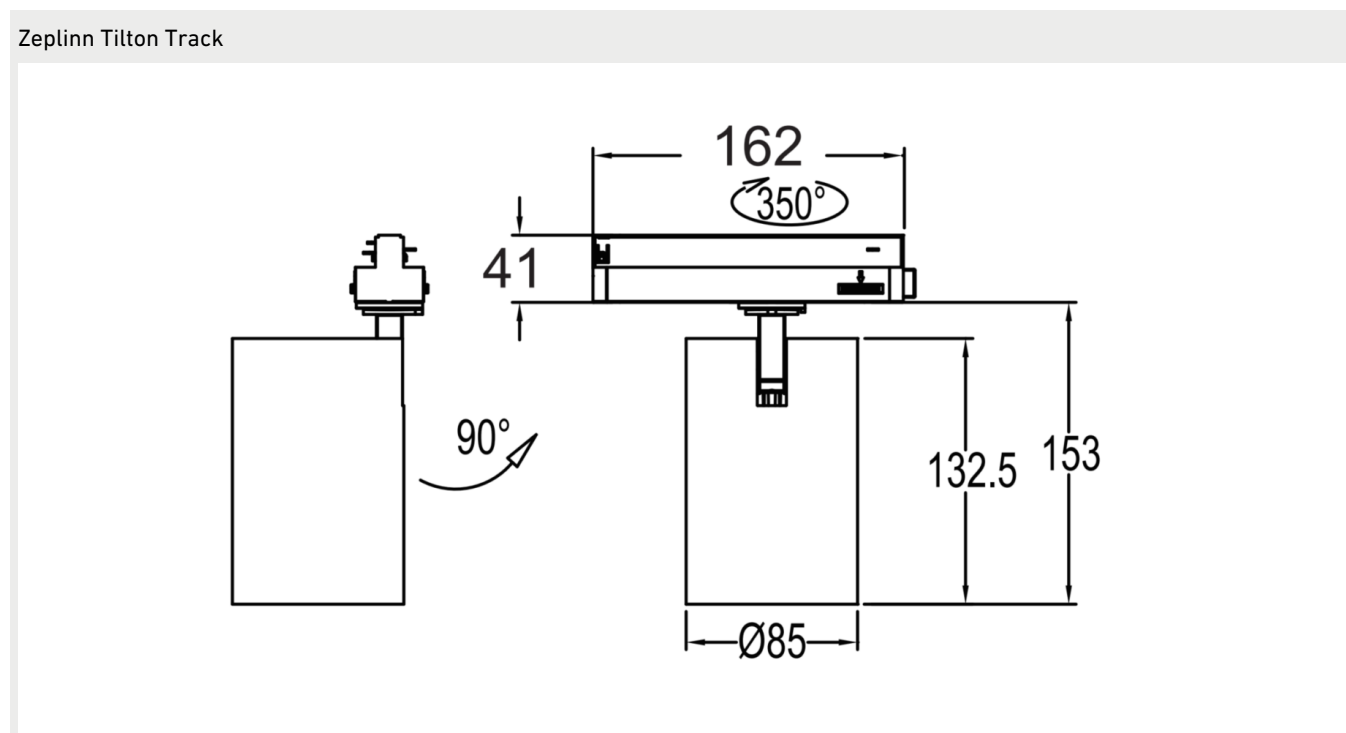

Notes:

All values in ambient temperature of +25°C, CCT 4000K, CRI90, luminous flux tolerance +-5%, output power tolerance +-5%. Use environment must be non condensing.

Dimensions

MODEL	TYPE CODE	LENGTH (L)	HEIGHT (H)	WIDTH (W)	DIAMETER (D)	WEIGHT
Zeplinn Tilton Track 33W	TK-T097-1001	208 mm	153 mm		85 mm	0,8 kg

Notes:

1) SDCM ≤ 3

Light distribution

Dimensions

Circuit breakers

	B10	B16	B20	C10	C16	C20
ZEPLINN TILTON TRACK 33W OnOff & DALI	15	25	31	26	42	52

i

CUSTOMER SERVICE: