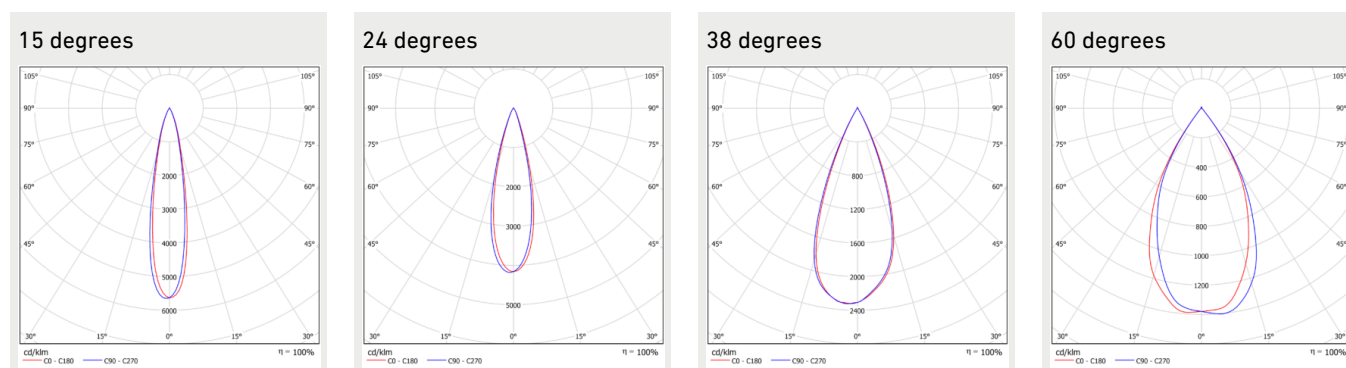

Notes:

1) SDCM ≤ 3

Light distribution