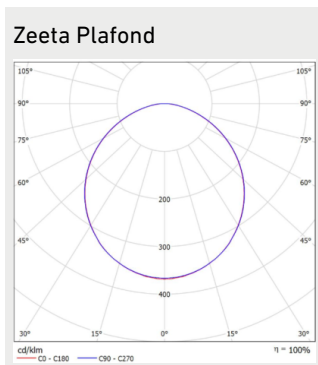

GUARANTEE:

5 Years

Light distribution