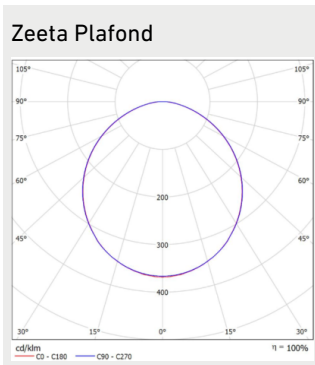

GUARANTEE:

5 Years

Light distribution