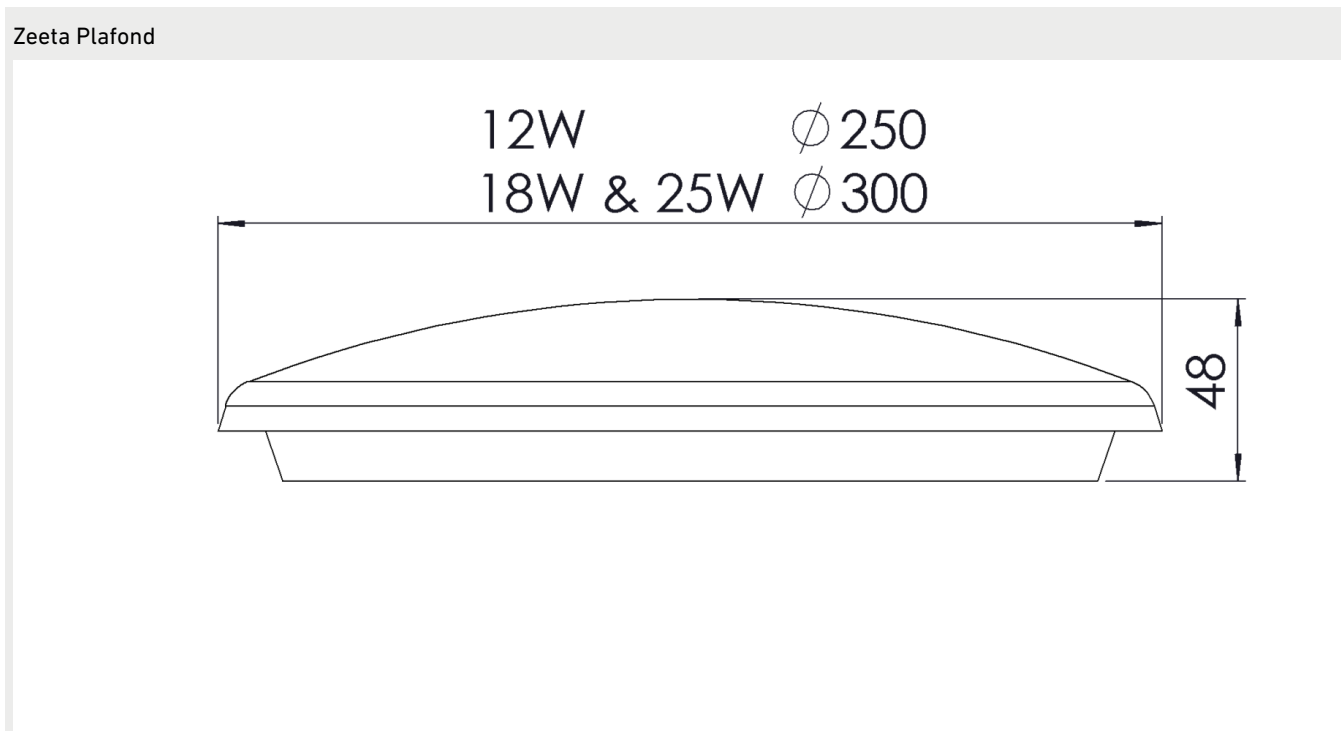

Notes:

All values at ambient temperature +25°C, CCT 4000K, luminous flux +-5% tolerance, input power tolerance +-5%.

Dimensions

MODEL	TYPE CODE	LENGTH (L)	HEIGHT (H)	WIDTH (W)	WEIGHT
Zeeta Plafond 12W	GLZP01012XX-F	Ø 250 mm	48 mm		0,7 kg
Zeeta Plafond 18W	GLZP01018XX-F	Ø 300 mm	48 mm		0,8 kg
Zeeta Plafond 25W	GLZP01025XX-F	Ø 300 mm	48 mm		0,8 kg

General Description

COLOUR TEMPERATURE:	3000K, 4000K
COLOUR RENDERING INDEX:	$R_A \geq 80$
OPTIC:	Opal
LIGHT SOURCE SHIELD:	PC
IP CLASS:	IP54
SUPPLY VOLTAGE:	220-240 Vac
FREQUENCY:	50-60 Hz
PF:	>0,93
THD:	20%
CONNECTION:	Terminal Block 3*2.5mm ²
DIMMABILITY:	On/off
COLOUR:	White
MATERIAL OF THE LUMINAIRE BODY:	PC

GUARANTEE:

5 Years

Light distribution

Dimensions

Circuit breakers

	B10	B16	B20	C10	C16	C20
Zeeta Plafond 12W	55	88	110	91	149	183
Zeeta Plafond 18W	37	59	73	61	100	122
Zeeta Plafond 25W	26	42	52	43	71	87

i

CUSTOMER SERVICE: