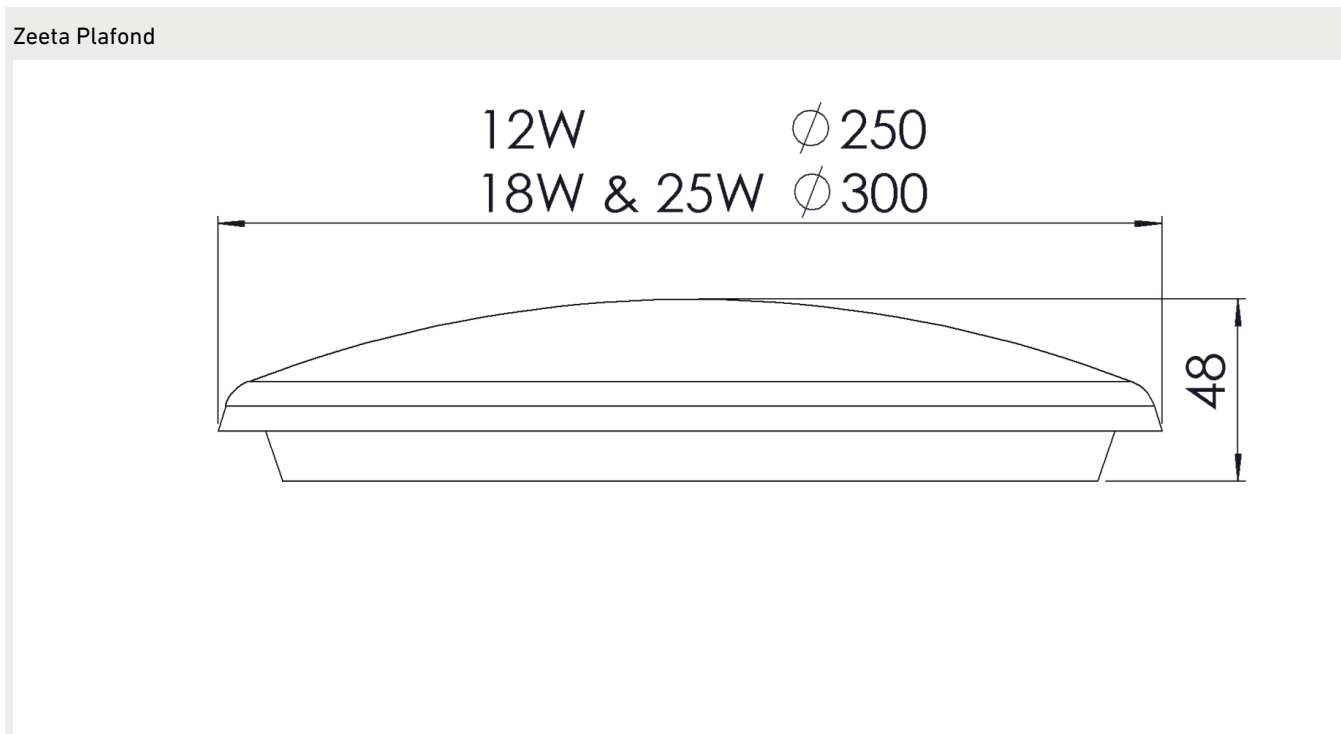

Notes:

All values at ambient temperature +25°C, CCT 4000K, luminous flux +-5% tolerance, input power tolerance +-5%.

Dimensions

MODEL	TYPE CODE	LENGTH (L)	HEIGHT (H)	WIDTH (W)	WEIGHT
Zeeta Plafond 12W	GLZP01012XX-F	Ø 250 mm	48 mm		0,7 kg
Zeeta Plafond 18W	GLZP01018XX-F	Ø 300 mm	48 mm		0,8 kg
Zeeta Plafond 25W	GLZP01025XX-F	Ø 300 mm	48 mm		0,8 kg

General Description

COLOUR TEMPERATURE:	3000K, 4000K
COLOUR RENDERING INDEX:	$R_A \geq 80$
OPTIC:	Opal
LIGHT SOURCE SHIELD:	PC
IP CLASS:	IP54
SUPPLY VOLTAGE:	220-240 Vac
FREQUENCY:	50-60 Hz
PF:	>0,93
THD:	20%
CONNECTION:	Terminal Block 3*2.5mm ²
DIMMABILITY:	On/off
COLOUR:	White
MATERIAL OF THE LUMINAIRE BODY:	PC

GUARANTEE:

5 Years

Light distribution

Dimensions

Circuit breakers

	B10	B16	B20	C10	C16	C20
Zeeta Plafond 12W	55	88	110	91	149	183
Zeeta Plafond 18W	37	59	73	61	100	122
Zeeta Plafond 25W	26	42	52	43	71	87

i

CUSTOMER SERVICE: