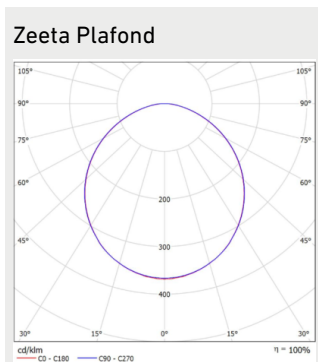

GUARANTEE:

5 Years

Light distribution