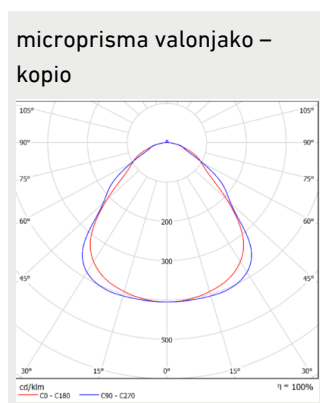

THD:	<20% @230V
CONNECTION:	Driver with chainable terminal block 3 x (on/off) and 5 x (DALI) x 1.5–2.5 mm². Max 9mm. (7)
DIMMABILITY:	On/Off, Dali, Casambi, DT-8 TunableWhite, Casambi TunableWhite ⁽⁸⁾
COLOUR:	White(RAL9016)
MATERIAL OF THE LUMINAIRE BODY:	Aluminium
GUARANTEE:	5 years
ACCESSORIES (INSTALLATION):	5405044 600×600 Recessed installation frame, 5405048 600×600 Ceiling surface installation frame, 9905236 Square Basic suspending set, 5405052 Recessed installation clips

Notes:

1) SDCM <3
2) only 37W
3) UGR<19
4) Opal not available in TunableWhite
5) IP40 underside of luminaire and IP20 upside of luminaire
6) only 36W on/off
7) IP65 not chainable, connection straight to drivers wiring, and appliance class 2
8) 36W IP65 available only with On/Off

Light distribution