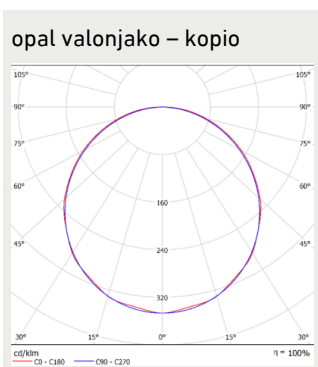

THD:	<20% @230V
CONNECTION:	Driver with chainable terminal block 3 x (on/off) and 5 x (DALI) x 1.5–2.5 mm². Max 9mm. (7)
DIMMABILITY:	On/Off, Dali, Casambi, DT-8 TunableWhite, Casambi TunableWhite ⁽⁸⁾
COLOUR:	White(RAL9016)
MATERIAL OF THE LUMINAIRE BODY:	Aluminium
GUARANTEE:	5 years
ACCESSORIES (INSTALLATION):	5405044 600×600 Recessed installation frame, 5405048 600×600 Ceiling surface installation frame, 9905236 Square Basic suspending set, 5405052 Recessed installation clips

Notes:

1) SDCM <3
2) only 37W
3) UGR<19
4) Opal not available in TunableWhite
5) IP40 underside of luminaire and IP20 upside of luminaire
6) only 36W on/off
7) IP65 not chainable, connection straight to drivers wiring, and appliance class 2
8) 36W IP65 available only with On/Off

Light distribution