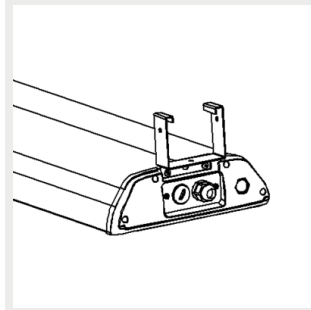

9905220 Sigma ceiling
bracket

9905221 Sigma suspension
rail 70 bracket

9905222 Sigma suspension
rail 82 bracket

9905223 Sigma suspension
rail 110 bracket

9905224 Sigma horizontal wire bracket (max 16 mm)

9905225 Sigma adjustable wall mount

9905226 Sigma adjustable suspension rail bracket 70

9905227 Sigma adjustable suspension rail bracket 82

9905228 Sigma adjustable suspension rail bracket 110

9905229 Sigma suspension bracket 1260mm

9905210 Sigma ladder bracket