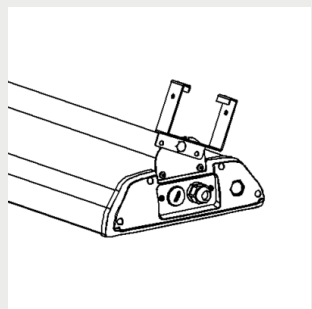

9905220 Sigma ceiling
bracket

9905221 Sigma suspension
rail 70 bracket

9905222 Sigma suspension
rail 82 bracket

9905223 Sigma suspension
rail 110 bracket

9905224 Sigma horizontal wire bracket (max 16 mm)

9905225 Sigma adjustable wall mount

9905226 Sigma adjustable suspension rail bracket 70

9905227 Sigma adjustable suspension rail bracket 82

9905228 Sigma adjustable suspension rail bracket 110

9905229 Sigma suspension bracket 1260mm

9905210 Sigma ladder bracket