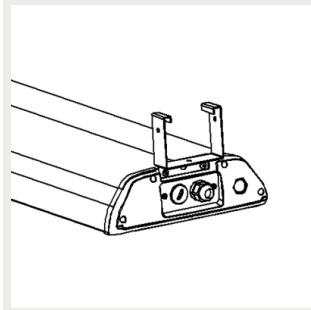

Notes:

- 1) SDCM ≤ 3
- 2) Option PC (IK09) / PMMA (IK08)

Light distribution

Dimensions

Sigma Gen3 (mm)

Notes:

L = 677 mm / 1260 mm

Brackets

9905220 Sigma ceiling
bracket

9905221 Sigma suspension
rail 70 bracket

9905222 Sigma suspension
rail 82 bracket

9905223 Sigma suspension
rail 110 bracket

9905224 Sigma horizontal wire bracket (max 16 mm)

9905225 Sigma adjustable wall mount