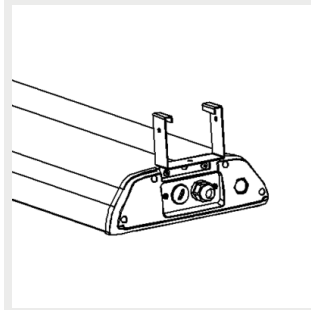

Notes:

- 1) SDCM ≤ 3
- 2) Option PC (IK09) / PMMA (IK08)

Light distribution

Dimensions

Sigma Gen3 (mm)

Notes:

L = 677 mm / 1260 mm

Brackets

9905220 Sigma ceiling
bracket

9905221 Sigma suspension
rail 70 bracket

9905222 Sigma suspension
rail 82 bracket

9905223 Sigma suspension
rail 110 bracket

9905224 Sigma horizontal wire bracket (max 16 mm)

9905225 Sigma adjustable wall mount