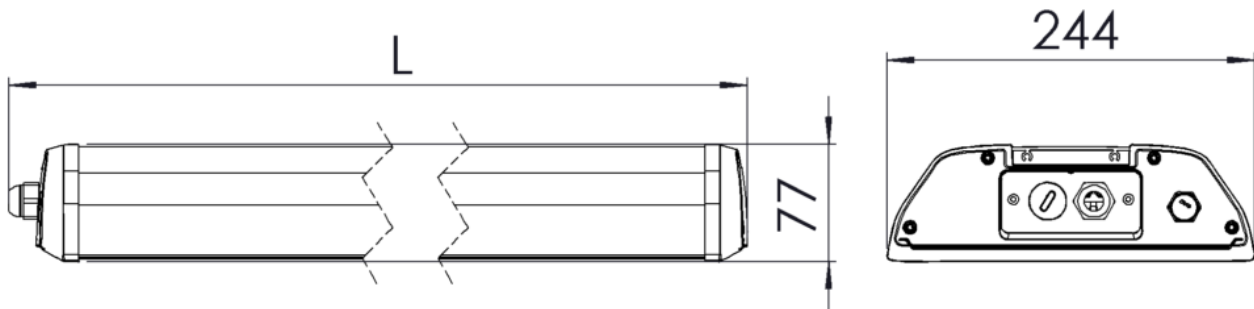

Notes:

- 1) SDCM ≤ 3
- 2) Option PC (IK09) / PMMA (IK08)

Light distribution

Dimensions

Sigma Gen3 (mm)

Notes:

L = 677 mm / 1260 mm

Brackets