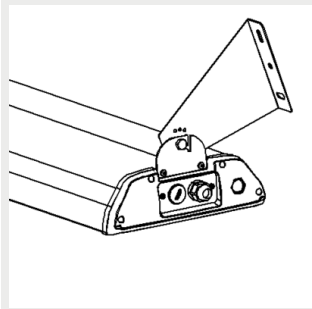

9905220 Sigma ceiling
bracket

9905221 Sigma suspension
rail 70 bracket

9905222 Sigma suspension
rail 82 bracket

9905223 Sigma suspension
rail 110 bracket

9905224 Sigma horizontal wire bracket (max 16 mm)

9905225 Sigma adjustable wall mount

9905226 Sigma adjustable suspension rail bracket 70

9905227 Sigma adjustable suspension rail bracket 82

9905228 Sigma adjustable suspension rail bracket 110

9905229 Sigma suspension bracket 1260mm

9905210 Sigma ladder bracket