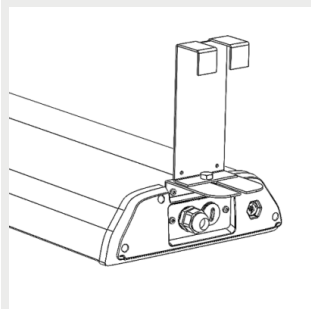

9905220 Sigma ceiling
bracket

9905221 Sigma suspension
rail 70 bracket

9905222 Sigma suspension
rail 82 bracket

9905223 Sigma suspension
rail 110 bracket

9905224 Sigma horizontal wire bracket (max 16 mm)

9905225 Sigma adjustable wall mount

9905226 Sigma adjustable suspension rail bracket 70

9905227 Sigma adjustable suspension rail bracket 82

9905228 Sigma adjustable suspension rail bracket 110

9905229 Sigma suspension bracket 1260mm

9905210 Sigma ladder bracket