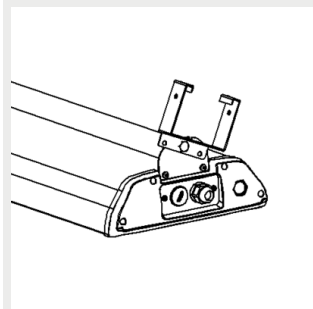

9905220 Sigma ceiling
bracket

9905221 Sigma suspension
rail 70 bracket

9905222 Sigma suspension
rail 82 bracket

9905223 Sigma suspension
rail 110 bracket

9905224 Sigma horizontal wire bracket (max 16 mm)

9905225 Sigma adjustable wall mount

9905226 Sigma adjustable suspension rail bracket 70

9905227 Sigma adjustable suspension rail bracket 82

9905228 Sigma adjustable suspension rail bracket 110

9905229 Sigma suspension bracket 1260mm

9905210 Sigma ladder bracket