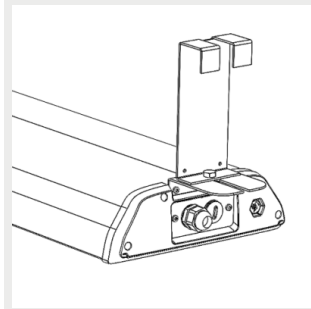

9905210 Sigma ladder bracket