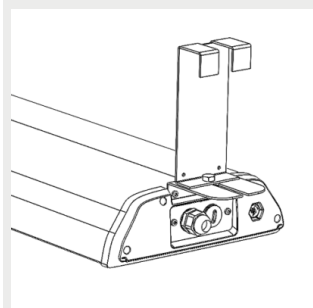

9905220 Sigma ceiling
bracket

9905221 Sigma suspension
rail 70 bracket

9905222 Sigma suspension
rail 82 bracket

9905223 Sigma suspension
rail 110 bracket

9905224 Sigma horizontal wire bracket (max 16 mm)

9905225 Sigma adjustable wall mount

9905226 Sigma adjustable suspension rail bracket 70

9905227 Sigma adjustable suspension rail bracket 82

9905228 Sigma adjustable suspension rail bracket 110

9905229 Sigma suspension bracket 1260mm

9905210 Sigma ladder bracket

9905231 Sigma threaded rod bracket

9905249 Sigma beam bracket 1260mm

Circuit breakers

	B10	B16	B20	C10	C16	C20
Sigma Gen3 677mm 93W OnOff	20	32	40	23	38	48
Sigma Gen3 677mm 93W DALI	23	36	45	23	38	48
Sigma Gen3 1260mm 137W OnOff	14	22	27	15	25	32
Sigma Gen3 1260mm 137W DALI	14	22	27	15	25	32
Sigma Gen3 1260mm 207W OnOff	6	11	13	10	16	21
Sigma Gen3 1260mm 207W DALI	9	13	15	10	16	21
Sigma Gen3 1260mm 265W OnOff	7	11	13	7	12	15
Sigma Gen3 1260mm 265W DALI	7	11	13	7	12	15