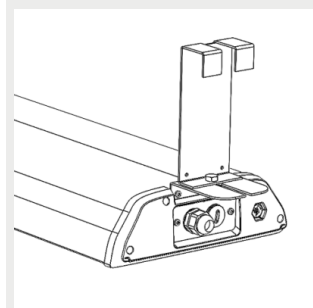

9905220 Sigma ceiling
bracket

9905221 Sigma suspension
rail 70 bracket

9905222 Sigma suspension
rail 82 bracket

9905223 Sigma suspension
rail 110 bracket

9905224 Sigma horizontal wire bracket (max 16 mm)

9905225 Sigma adjustable wall mount

9905226 Sigma adjustable suspension rail bracket 70

9905227 Sigma adjustable suspension rail bracket 82

9905228 Sigma adjustable suspension rail bracket 110

9905229 Sigma suspension bracket 1260mm

9905210 Sigma ladder bracket

9905231 Sigma threaded rod bracket

9905249 Sigma beam bracket 1260mm

Circuit breakers

	B10	B16	B20	C10	C16	C20
Sigma Gen3 677mm 93W OnOff	20	32	40	23	38	48
Sigma Gen3 677mm 93W DALI	23	36	45	23	38	48
Sigma Gen3 1260mm 137W OnOff	14	22	27	15	25	32
Sigma Gen3 1260mm 137W DALI	14	22	27	15	25	32
Sigma Gen3 1260mm 207W OnOff	6	11	13	10	16	21
Sigma Gen3 1260mm 207W DALI	9	13	15	10	16	21
Sigma Gen3 1260mm 265W OnOff	7	11	13	7	12	15
Sigma Gen3 1260mm 265W DALI	7	11	13	7	12	15