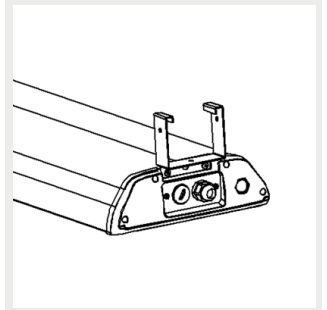

## Brackets

9905220 Sigma ceiling  
bracket

9905221 Sigma suspension  
rail 70 bracket

9905222 Sigma suspension  
rail 82 bracket

9905223 Sigma suspension  
rail 110 bracket

9905224 Sigma horizontal wire bracket (max 16 mm)

9905225 Sigma adjustable wall mount

9905226 Sigma adjustable suspension rail bracket 70

9905227 Sigma adjustable suspension rail bracket 82

9905228 Sigma adjustable suspension rail bracket 110

9905229 Sigma suspension bracket 1260mm