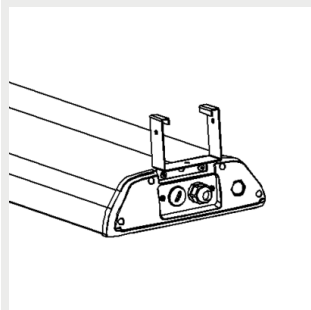

Notes:

- 1) SDCM ≤ 3
- 2) Option PC (IK09) / PMMA (IK08)

Light distribution

Dimensions

Sigma Gen3 (mm)

Notes:

$L = 677 \text{ mm} / 1260 \text{ mm}$

Brackets

9905220 Sigma ceiling
bracket

9905221 Sigma suspension
rail 70 bracket

9905222 Sigma suspension
rail 82 bracket

9905223 Sigma suspension
rail 110 bracket

9905224 Sigma horizontal wire bracket (max 16 mm)

9905225 Sigma adjustable wall mount