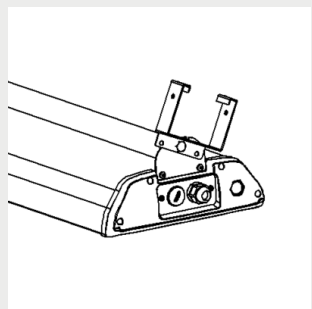

9905220 Sigma ceiling bracket

9905221 Sigma suspension rail 70 bracket

9905222 Sigma suspension rail 82 bracket

9905223 Sigma suspension rail 110 bracket

9905224 Sigma horizontal wire bracket (max 16 mm)

9905225 Sigma adjustable wall mount

9905226 Sigma adjustable suspension rail bracket 70

9905227 Sigma adjustable suspension rail bracket 82

9905228 Sigma adjustable suspension rail bracket 110

9905229 Sigma suspension bracket 1260mm

9905210 Sigma ladder bracket