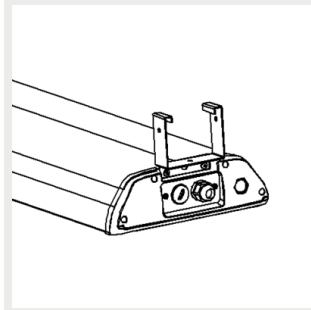

Notes:

- 1) SDCM ≤ 3
- 2) Option PC (IK09) / PMMA (IK08)

Light distribution

Dimensions

Sigma Gen3 (mm)

Notes:

L = 677 mm / 1260 mm

Brackets

9905220 Sigma ceiling bracket

9905221 Sigma suspension rail 70 bracket

9905222 Sigma suspension rail 82 bracket

9905223 Sigma suspension rail 110 bracket

9905224 Sigma horizontal wire bracket (max 16 mm)

9905225 Sigma adjustable wall mount