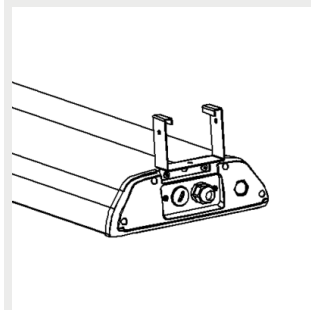

Notes:

- 1) SDCM ≤ 3
- 2) Option PC (IK09) / PMMA (IK08)

Light distribution

Dimensions

Sigma Gen3 (mm)

Notes:

L = 677 mm / 1260 mm

Brackets

9905220 Sigma ceiling
bracket

9905221 Sigma suspension
rail 70 bracket

9905222 Sigma suspension
rail 82 bracket

9905223 Sigma suspension
rail 110 bracket

9905224 Sigma horizontal wire bracket (max 16 mm)

9905225 Sigma adjustable wall mount