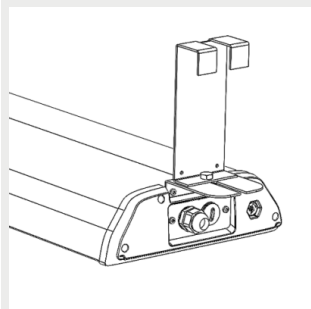

9905220 Sigma ceiling bracket

9905221 Sigma suspension rail 70 bracket

9905222 Sigma suspension rail 82 bracket

9905223 Sigma suspension rail 110 bracket

9905224 Sigma horizontal wire bracket (max 16 mm)

9905225 Sigma adjustable wall mount

9905226 Sigma adjustable suspension rail bracket 70

9905227 Sigma adjustable suspension rail bracket 82

9905228 Sigma adjustable suspension rail bracket 110

9905229 Sigma suspension bracket 1260mm

9905210 Sigma ladder bracket