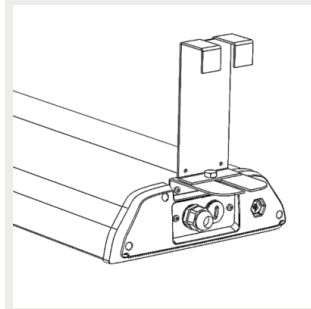

9905231 Sigma threaded rod bracket