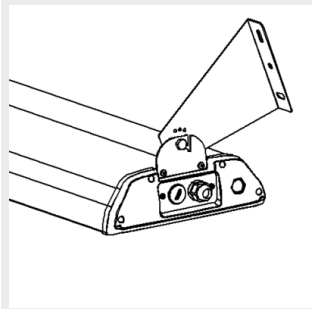

9905220 Sigma ceiling bracket

9905221 Sigma suspension rail 70 bracket

9905222 Sigma suspension rail 82 bracket

9905223 Sigma suspension rail 110 bracket

9905224 Sigma horizontal wire bracket (max 16 mm)

9905225 Sigma adjustable wall mount

9905226 Sigma adjustable suspension rail bracket 70

9905227 Sigma adjustable suspension rail bracket 82

9905228 Sigma adjustable suspension rail bracket 110

9905229 Sigma suspension bracket 1260mm

9905210 Sigma ladder bracket