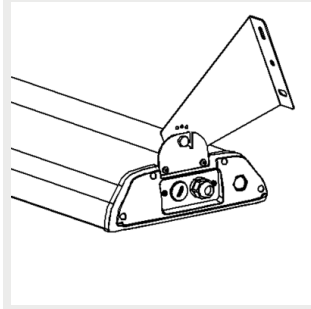

## Brackets

9905220 Sigma ceiling  
bracket

9905221 Sigma suspension  
rail 70 bracket

9905222 Sigma suspension  
rail 82 bracket

9905223 Sigma suspension  
rail 110 bracket

9905224 Sigma horizontal wire bracket (max 16 mm)

9905225 Sigma adjustable wall mount

9905226 Sigma adjustable suspension rail bracket 70

9905227 Sigma adjustable suspension rail bracket 82

9905228 Sigma adjustable suspension rail bracket 110

9905229 Sigma suspension bracket 1260mm