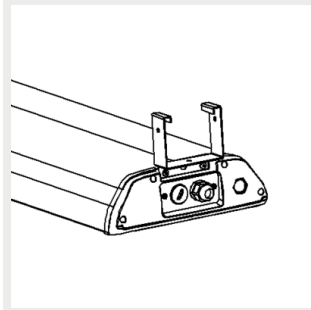

## Brackets

9905220 Sigma ceiling  
bracket

9905221 Sigma suspension  
rail 70 bracket

9905222 Sigma suspension  
rail 82 bracket

9905223 Sigma suspension  
rail 110 bracket

9905224 Sigma horizontal wire bracket (max 16 mm)