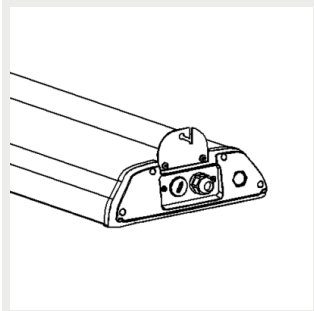

9905220 Sigma ceiling
bracket

9905221 Sigma suspension
rail 70 bracket

9905222 Sigma suspension
rail 82 bracket

9905223 Sigma suspension
rail 110 bracket

9905224 Sigma horizontal wire bracket (max 16 mm)

9905225 Sigma adjustable wall mount

9905226 Sigma adjustable suspension rail bracket 70

9905227 Sigma adjustable suspension rail bracket 82

9905228 Sigma adjustable suspension rail bracket 110

9905229 Sigma suspension bracket 1260mm

9905210 Sigma ladder bracket