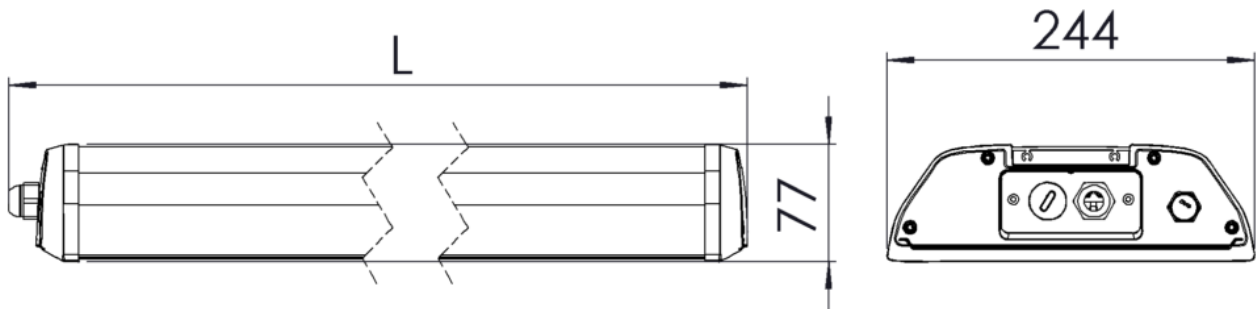

Notes:

- 1) SDCM ≤ 3
- 2) Option PC (IK09) / PMMA (IK08)

Light distribution

Dimensions

Sigma Gen3 (mm)

Notes:

L = 677 mm / 1260 mm

Brackets