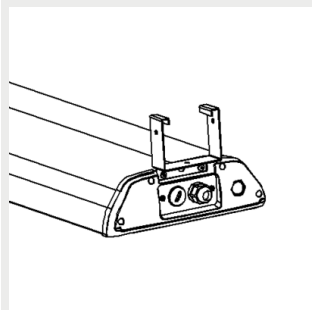

Notes:

- 1) SDCM ≤ 3
- 2) Option PC (IK09) / PMMA (IK08)

Light distribution

Dimensions

Sigma Gen3 (mm)

Notes:

$L = 677 \text{ mm} / 1260 \text{ mm}$

Brackets

9905220 Sigma ceiling
bracket

9905221 Sigma suspension
rail 70 bracket

9905222 Sigma suspension
rail 82 bracket

9905223 Sigma suspension
rail 110 bracket

9905224 Sigma horizontal wire bracket (max 16 mm)

9905225 Sigma adjustable wall mount