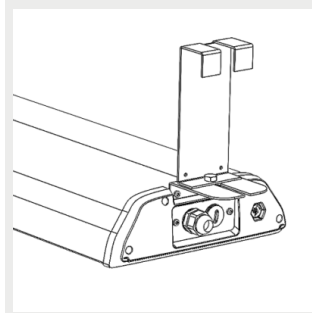

9905231 Sigma threaded rod bracket