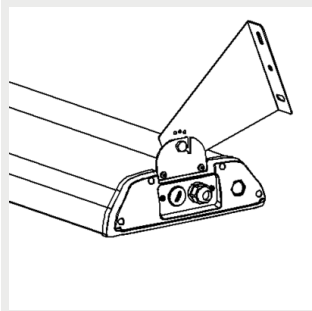

9905220 Sigma ceiling
bracket

9905221 Sigma suspension
rail 70 bracket

9905222 Sigma suspension
rail 82 bracket

9905223 Sigma suspension
rail 110 bracket

9905224 Sigma horizontal wire bracket (max 16 mm)

9905225 Sigma adjustable wall mount

9905226 Sigma adjustable suspension rail bracket 70

9905227 Sigma adjustable suspension rail bracket 82

9905228 Sigma adjustable suspension rail bracket 110

9905229 Sigma suspension bracket 1260mm

9905210 Sigma ladder bracket