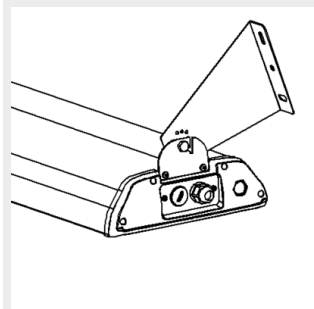

9905220 Sigma ceiling
bracket

9905221 Sigma suspension
rail 70 bracket

9905222 Sigma suspension
rail 82 bracket

9905223 Sigma suspension
rail 110 bracket

9905224 Sigma horizontal wire bracket (max 16 mm)

9905225 Sigma adjustable wall mount

9905226 Sigma adjustable suspension rail bracket 70

9905227 Sigma adjustable suspension rail bracket 82

9905228 Sigma adjustable suspension rail bracket 110

9905229 Sigma suspension bracket 1260mm

9905210 Sigma ladder bracket