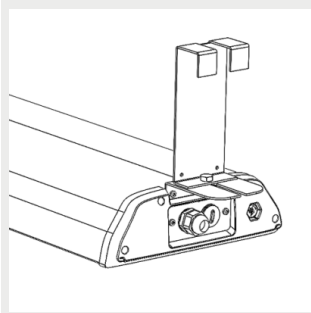

9905220 Sigma ceiling
bracket

9905221 Sigma suspension
rail 70 bracket

9905222 Sigma suspension
rail 82 bracket

9905223 Sigma suspension
rail 110 bracket

9905224 Sigma horizontal wire bracket (max 16 mm)

9905225 Sigma adjustable wall mount

9905226 Sigma adjustable suspension rail bracket 70

9905227 Sigma adjustable suspension rail bracket 82

9905228 Sigma adjustable suspension rail bracket 110

9905229 Sigma suspension bracket 1260mm

9905210 Sigma ladder bracket

9905231 Sigma threaded rod bracket

9905249 Sigma beam bracket 1260mm

Circuit breakers

	B10	B16	B20	C10	C16	C20
Sigma Gen3 677mm 93W OnOff	20	32	40	23	38	48
Sigma Gen3 677mm 93W DALI	23	36	45	23	38	48
Sigma Gen3 1260mm 137W OnOff	14	22	27	15	25	32
Sigma Gen3 1260mm 137W DALI	14	22	27	15	25	32
Sigma Gen3 1260mm 207W OnOff	6	11	13	10	16	21
Sigma Gen3 1260mm 207W DALI	9	13	15	10	16	21
Sigma Gen3 1260mm 265W OnOff	7	11	13	7	12	15
Sigma Gen3 1260mm 265W DALI	7	11	13	7	12	15