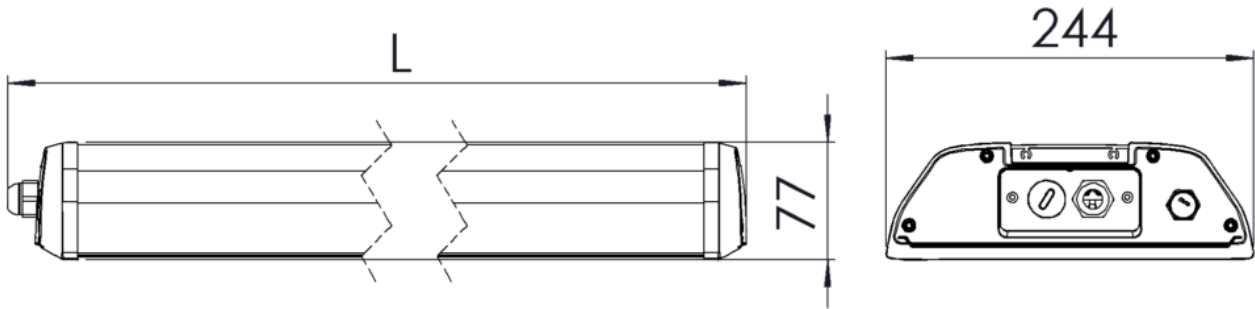

Notes:

- 1) SDCM ≤ 3
- 2) Option PC (IK09) / PMMA (IK08)

Light distribution

Dimensions

Sigma Gen3 (mm)

Notes:

L = 677 mm / 1260 mm

Brackets

9905220 Sigma ceiling bracket

9905221 Sigma suspension rail 70 bracket

9905222 Sigma suspension rail 82 bracket

9905223 Sigma suspension rail 110 bracket

9905224 Sigma horizontal wire bracket (max 16 mm)

9905225 Sigma adjustable wall mount