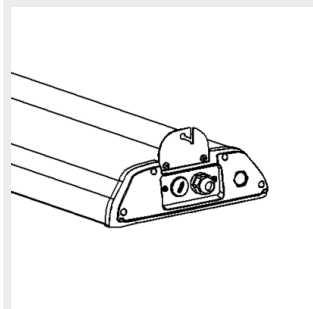

9905220 Sigma ceiling
bracket

9905221 Sigma suspension
rail 70 bracket

9905222 Sigma suspension
rail 82 bracket

9905223 Sigma suspension
rail 110 bracket

9905224 Sigma horizontal wire bracket (max 16 mm)

9905225 Sigma adjustable wall mount

9905226 Sigma adjustable suspension rail bracket 70

9905227 Sigma adjustable suspension rail bracket 82

9905228 Sigma adjustable suspension rail bracket 110

9905229 Sigma suspension bracket 1260mm

9905210 Sigma ladder bracket