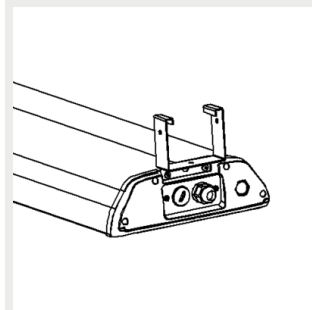

9905220 Sigma ceiling
bracket

9905221 Sigma suspension
rail 70 bracket

9905222 Sigma suspension
rail 82 bracket

9905223 Sigma suspension
rail 110 bracket

9905224 Sigma horizontal wire bracket (max 16 mm)

9905225 Sigma adjustable wall mount

9905226 Sigma adjustable suspension rail bracket 70

9905227 Sigma adjustable suspension rail bracket 82

9905228 Sigma adjustable suspension rail bracket 110

9905229 Sigma suspension bracket 1260mm

9905210 Sigma ladder bracket