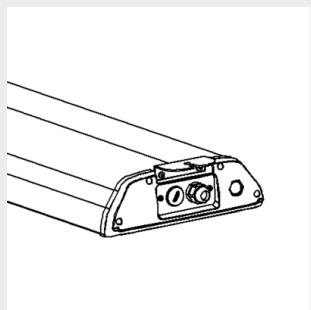

Notes:

- 1) SDCM ≤ 3
- 2) Option PC (IK09) / PMMA (IK08)

Light distribution

Dimensions

Sigma Gen3 (mm)

Notes:

L = 677 mm / 1260 mm

Brackets

9905220 Sigma ceiling
bracket

9905221 Sigma suspension
rail 70 bracket

9905222 Sigma suspension
rail 82 bracket

9905223 Sigma suspension
rail 110 bracket

9905224 Sigma horizontal wire bracket (max 16 mm)

9905225 Sigma adjustable wall mount