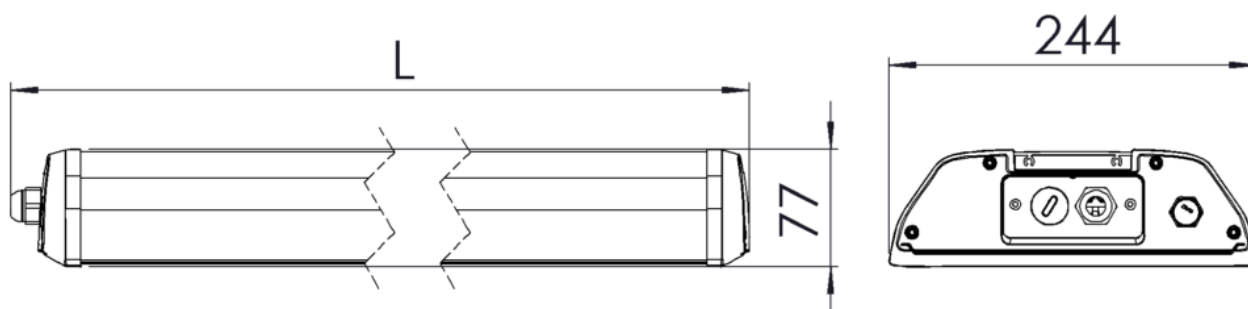

Notes:

- 1) SDCM ≤ 3
- 2) Option PC (IK09) / PMMA (IK08)

Light distribution

Dimensions

Sigma Gen3 (mm)

Notes:

$L = 677 \text{ mm} / 1260 \text{ mm}$

Brackets