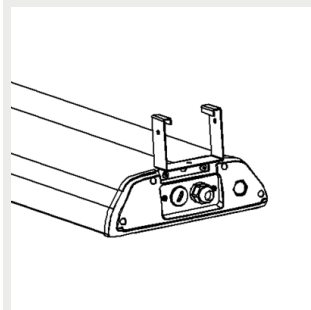

Notes:

- 1) SDCM ≤ 3
- 2) Option PC (IK09) / PMMA (IK08)

Light distribution

Dimensions

Sigma Gen3 (mm)

Notes:

L = 677 mm / 1260 mm

Brackets

9905220 Sigma ceiling
bracket

9905221 Sigma suspension
rail 70 bracket

9905222 Sigma suspension
rail 82 bracket

9905223 Sigma suspension
rail 110 bracket

9905224 Sigma horizontal wire bracket (max 16 mm)

9905225 Sigma adjustable wall mount