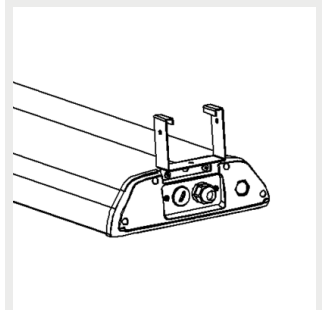

9905220 Sigma ceiling
bracket

9905221 Sigma suspension
rail 70 bracket

9905222 Sigma suspension
rail 82 bracket

9905223 Sigma suspension
rail 110 bracket

9905224 Sigma horizontal wire bracket (max 16 mm)

9905225 Sigma adjustable wall mount

9905226 Sigma adjustable suspension rail bracket 70

9905227 Sigma adjustable suspension rail bracket 82

9905228 Sigma adjustable suspension rail bracket 110

9905229 Sigma suspension bracket 1260mm

9905210 Sigma ladder bracket