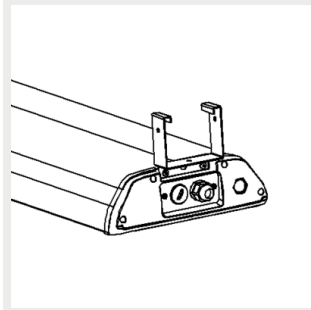

9905221 Sigma suspension
rail 70 bracket