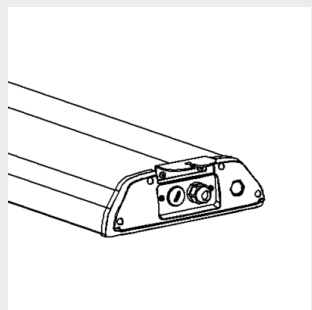

General Description

COLOUR TEMPERATURE:	3000, 4000, 5000 K ⁽¹⁾
COLOUR RENDERING INDEX:	$R_A \geq 80$ (option 90)
LIGHT SOURCE SHIELD:	Toughened glass ⁽²⁾
IP CLASS:	IP65

IK CLASS:	IK09 ⁽²⁾
SUPPLY VOLTAGE:	220-240 Vac
FREQUENCY:	50-60 Hz
PF:	> 0.90
THD:	20%
CONNECTION:	Internal terminal block 5*2.5 mm ² OR 3*2.5 mm ² and +/- DALI. (installation cable and chaining option)
DIMMABILITY:	On/Off, DALI
COLOUR:	Anodized grey (Option other RAL-coded colours)
MATERIAL OF THE LUMINAIRE BODY:	Recycled aluminium
GUARANTEE:	5 years
ACCESSORIES (INSTALLATION):	9905220 Sigma ceiling bracket, 9905221 Sigma suspension rail 70 bracket, 9905222 Sigma suspension rail 82 bracket, 9905223 Sigma suspension rail 110 bracket, 9905224 Sigma horizontal wire bracket (max 16 mm), 9905225 Sigma adjustable wall mount, 9905226 Sigma adjustable suspension rail bracket 70, 9905227 Sigma adjustable suspension rail bracket 82, 9905228 Sigma adjustable suspension rail bracket 110, 9905229 Sigma suspension bracket 1260mm, 9905210 Sigma ladder bracket, 9905231 Sigma threaded rod bracket, 9905249 Sigma beam bracket 1260mm
ACCESSORIES (OTHERS):	Antibacterial coating

Notes:

- 1) SDCM ≤ 3
- 2) Option PC (IK09) / PMMA (IK08)

Light distribution

Dimensions

Sigma Gen3 (mm)

Notes:

$L = 677 \text{ mm} / 1260 \text{ mm}$

Brackets

9905220 Sigma ceiling
bracket

9905221 Sigma suspension
rail 70 bracket

9905222 Sigma suspension
rail 82 bracket

9905223 Sigma suspension
rail 110 bracket

9905224 Sigma horizontal wire bracket (max 16 mm)

9905225 Sigma adjustable wall mount