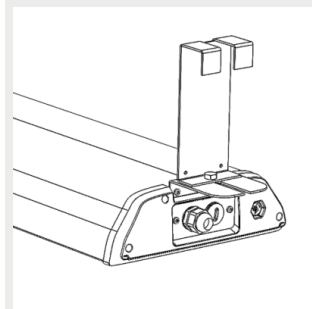

9905231 Sigma threaded rod bracket