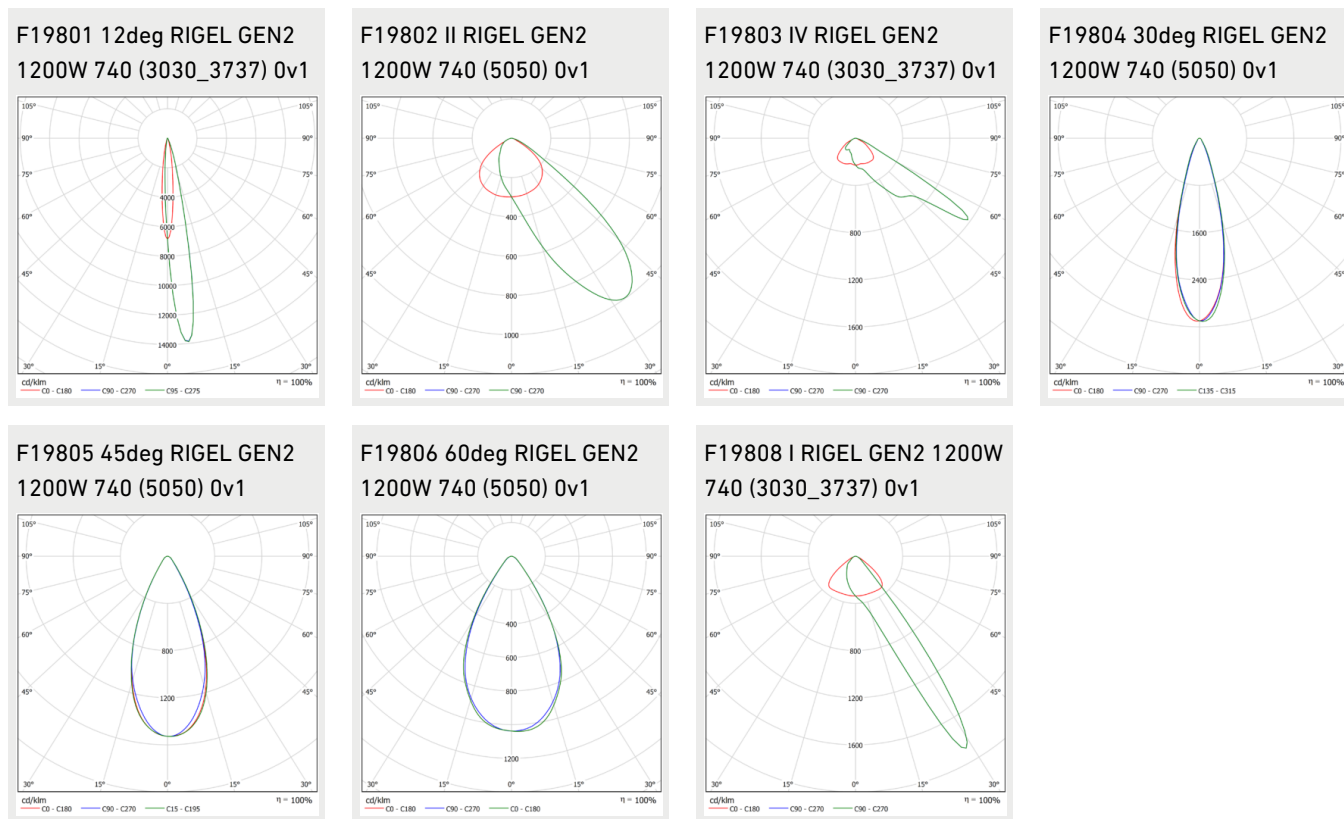

Notes:

All values at ambient temperature +25°C, CCT 5000K, CRI70, LED3737, luminous flux +-10% tolerance, input power tolerance +-5%.

(800w LED5050 128000lm and 160lm/w; 1200w LED5050 192000lm and 160lm/w)

Dimensions

MODEL	TYPE CODE	LENGTH (L)	HEIGHT (H)	WIDTH (W)	WEIGHT
Rigel Gen2 800W	GLRIG2	731 mm	356 mm	597 mm	29,8 kg
Rigel Gen2 1200W	GLRIG2	825 mm	356 mm	597 mm	33,2 kg

General Description

COLOUR TEMPERATURE:	4000K, 5000K, 5700K
COLOUR RENDERING INDEX:	$R_A \geq 70$ (option 90 ⁽¹⁾)
LIGHT SOURCE SHIELD:	Glass
IP CLASS:	IP66
IK CLASS:	IK08
SUPPLY VOLTAGE:	100-240VAC / 277-480 VAC
FREQUENCY:	50 / 60 Hz
PF:	>0,92
THD:	10%
OVERVOLTAGE PROT.:	10kV L-L, 20kV L-Ground
CONNECTION:	3-pole installation cable, 2-pole DALI cable, 3pole DMX cable
DIMMABILITY:	DALI
COLOUR:	Black

MATERIAL OF THE LUMINAIRE BODY:	Aluminium
GUARANTEE:	5 years

Notes:

1) CRI90 only 5700k

1200W 2 DALI addresses, 800W 1 DALI address

Light distribution

Dimensions

Rigel Gen2 1200W measurements

1200W