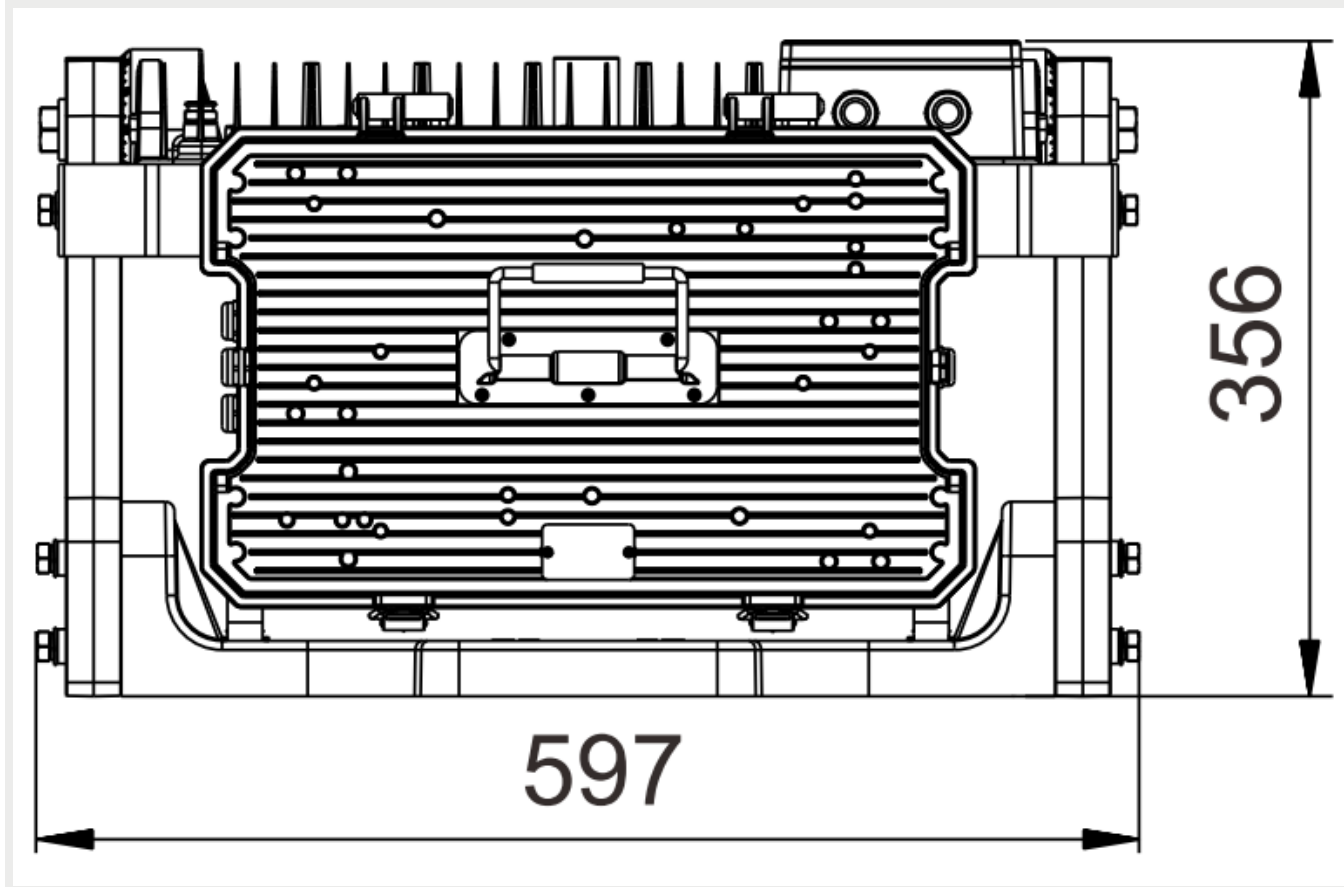

Rigel Gen2 measurements

Circuit breakers

	B16	B32	C16	C32
Rigel Gen2 800W	1	2	2	4
Rigel Gen2 1200W	1	2	2	4

i

CUSTOMER SERVICE:

tel: +358 20 125 5800

info@greenled.fi