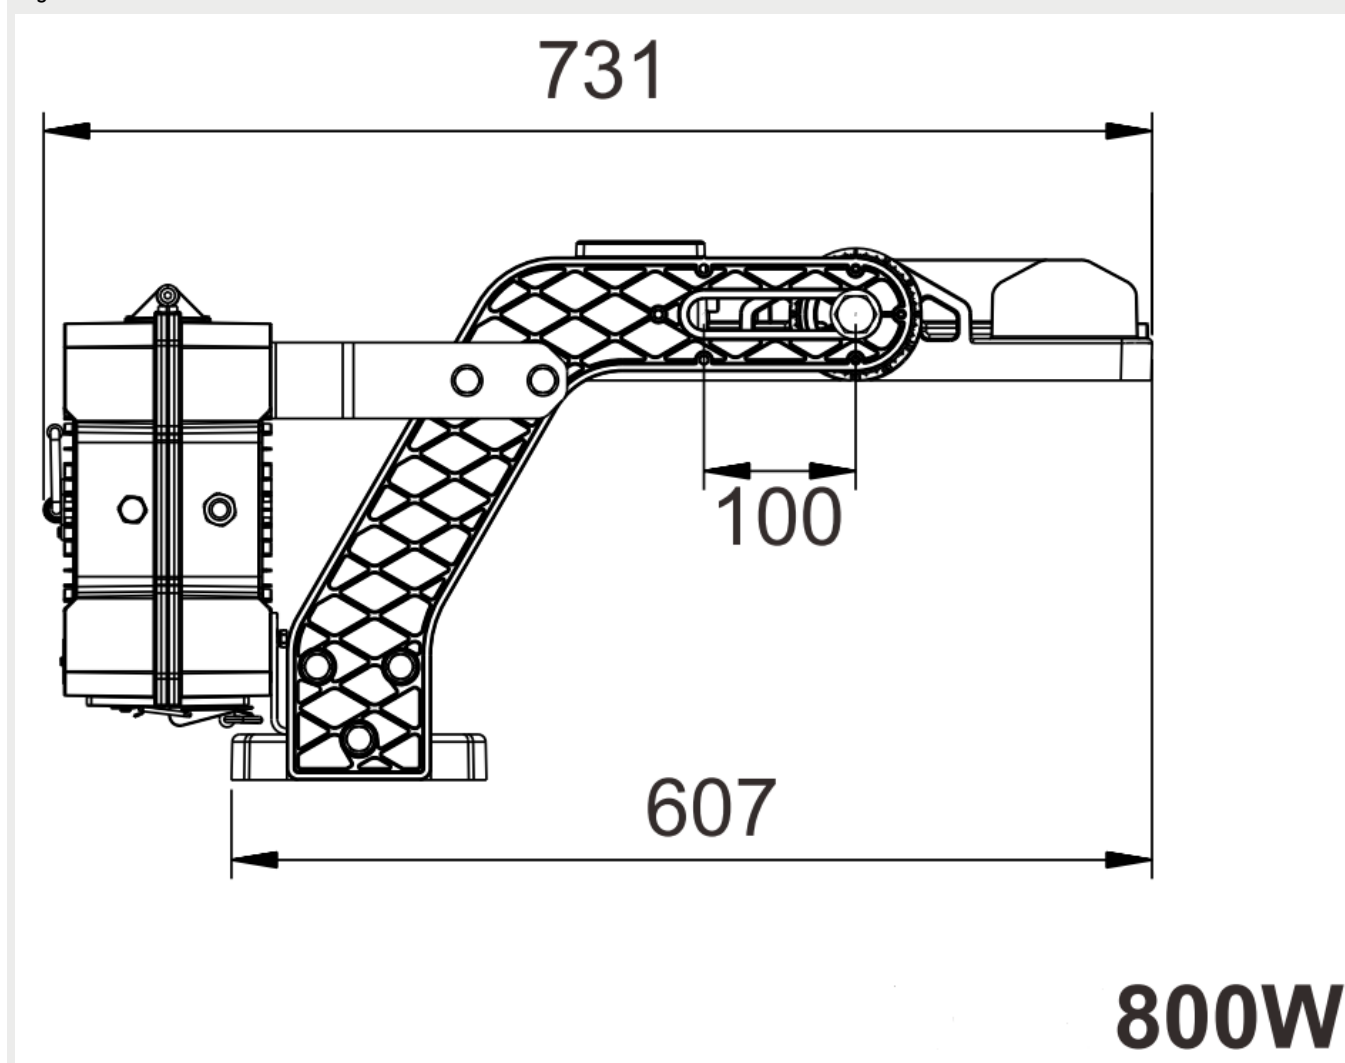

Rigel Gen2 measurements

Rigel Gen2 800W measurements