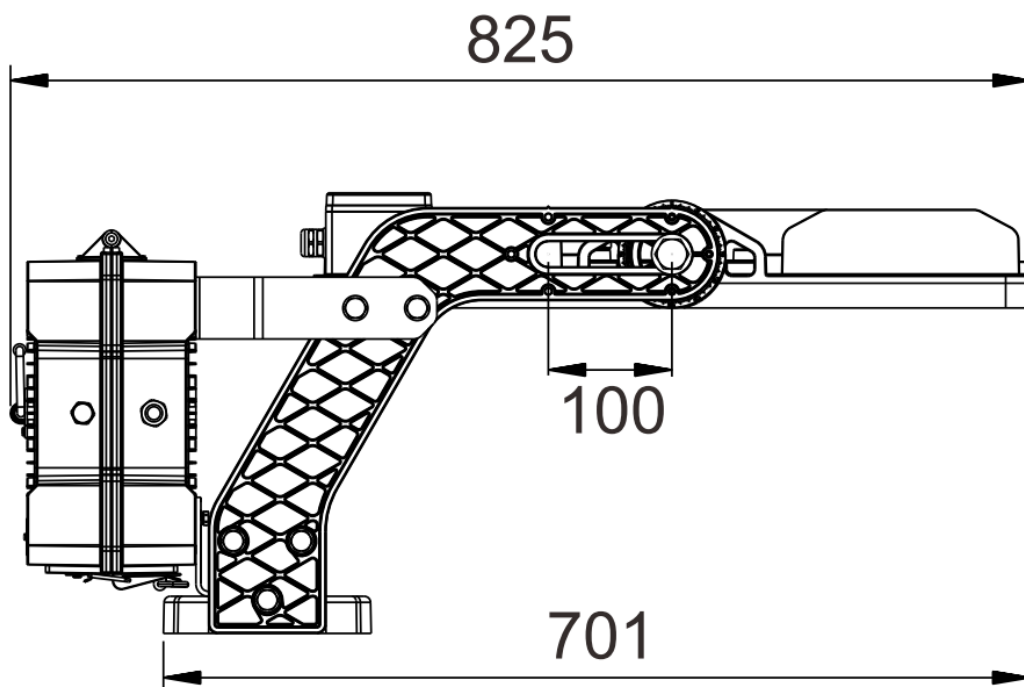

Dimensions

MODEL	TYPE CODE	LENGTH (L)	HEIGHT (H)	WIDTH (W)	WEIGHT
Rigel Gen2 800W	GLRIG2	731 mm	356 mm	597 mm	29,8 kg
Rigel Gen2 1200W	GLRIG2	825 mm	356 mm	597 mm	33,2 kg

General Description

COLOUR TEMPERATURE:	4000K, 5000K, 5700K
COLOUR RENDERING INDEX:	$R_A \geq 70$ (option 90 ⁽¹⁾)
LIGHT SOURCE SHIELD:	Glass
IP CLASS:	IP66
IK CLASS:	IK08
SUPPLY VOLTAGE:	100-240VAC / 277-480 VAC
FREQUENCY:	50 / 60 Hz
PF:	>0,92
THD:	10%
OVERVOLTAGE PROT.:	10kV L-L, 20kV L-Ground
CONNECTION:	3-pole installation cable, 2-pole DALI cable, 3pole DMX cable
DIMMABILITY:	DALI
COLOUR:	Black

MATERIAL OF THE LUMINAIRE BODY:	Aluminium
GUARANTEE:	5 years

Notes:

1) CRI90 only 5700k

1200W 2 DALI addresses, 800W 1 DALI address

Light distribution

Dimensions

Rigel Gen2 1200W measurements

1200W