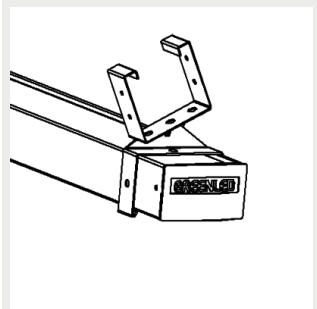

9908688 Omega Linear ceiling bracket

9908437 / 9908468 / 9908336 Omega Linear suspension rail bracket

9905206 Omega Linear ladder- and threaded rod bracket

9905205 Omega Linear adjustable ceiling bracket

9905203 / 9905204 Omega Linear adjustable susp.rail bracket

Omega Linear suspension wire bracket 3m / 5m

9908337 Omega Linear horizontal wire bracket (max 8 mm)

Omega Linear lighting track bracket

O Linear railbracket⁽¹⁾