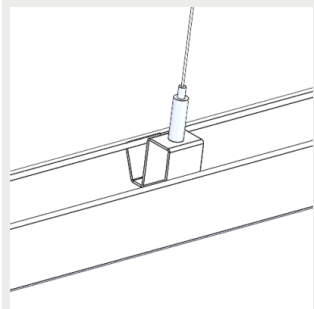

Notes:

1) SDCM ≤3

Light distribution

Dimensions

Dimensions

Notes:

L = 1156 mm / 2283 mm / 2843 mm

Brackets

9908688 Omega Linear ceiling bracket

9908437 / 9908468 / 9908336 Omega Linear suspension rail bracket

9905206 Omega Linear ladder- and threaded rod bracket

9905205 Omega Linear adjustable ceiling bracket

9905203 / 9905204 Omega Linear adjustable susp.rail bracket

Omega Linear suspension wire bracket 3m / 5m

9908337 Omega Linear horizontal wire bracket (max 8 mm)

Omega Linear lighting track bracket

O Linear railbracket⁽¹⁾

9908359 / 9908360 Omega Linear railbracket 45 degree

Notes:

1) Dr = see the installation instructions for more information

Accessories

Omega Linear joining part
(screws included)

Omega Linear extension
profile⁽¹⁾