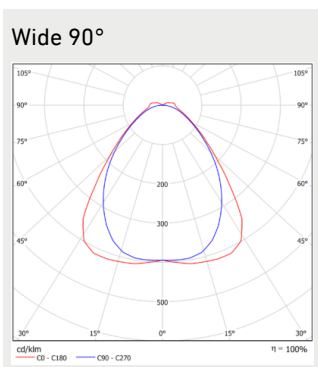

Notes:

All values in ambient temperature of +25°C, CCT 4000K, CRI80, luminous flux tolerance +-5%, output power tolerance +-5%. Use environment must be non condensing.

Dimensions

MODEL	TYPE CODE	LENGTH (L)	HEIGHT (H)	WIDTH (W)	WEIGHT
OMEGA LINEAR BASIC 1156mm	GLOLB01035	1156 mm	51 mm	65 mm	2,3 kg
OMEGA LINEAR BASIC 1156mm	GLOLB01047	1156 mm	51 mm	65 mm	2,3 kg
OMEGA LINEAR BASIC 1156mm	GLOLB01052	1156 mm	51 mm	65 mm	2,3 kg
OMEGA LINEAR BASIC 1156mm	GLOLB01062	1156 mm	51 mm	65 mm	2,3 kg
OMEGA LINEAR BASIC 2283mm	GLOLB01068	2283 mm	51 mm	65 mm	4,0 kg
OMEGA LINEAR BASIC 2283mm	GLOLB01087	2283 mm	51 mm	65 mm	4,0 kg
OMEGA LINEAR BASIC 2283mm	GLOLB01103	2283 mm	51 mm	65 mm	4,0 kg
OMEGA LINEAR BASIC 2283mm	GLOLB01107	2283 mm	51 mm	65 mm	4,0 kg
OMEGA LINEAR BASIC 2283mm	GLOLB01117	2283 mm	51 mm	65 mm	4,0 kg
OMEGA LINEAR BASIC 2843mm	GLOLB01083	2843 mm	51 mm	65 mm	5,0 kg
OMEGA LINEAR BASIC 2843mm	GLOLB01120	2843 mm	51 mm	65 mm	5,0 kg
OMEGA LINEAR BASIC 2843mm	GLOLB01147	2843 mm	51 mm	65 mm	5,0 kg

Notes:

1) SDCM ≤3

Light distribution

Dimensions

Dimensions

Notes:

L = 1156 mm / 2283 mm / 2843 mm

Brackets