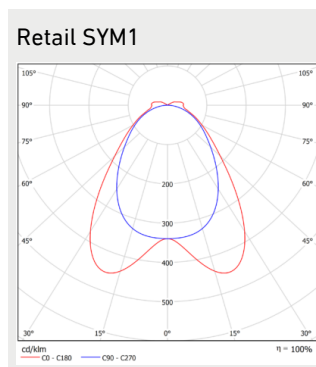

Notes:

All values in ambient temperature of +25°C, CCT 4000K, CRI80, luminous flux tolerance +-5%, output power tolerance +-5%. Use environment must be non condensing.

Dimensions

MODEL	TYPE CODE	LENGTH (L)	HEIGHT (H)	WIDTH (W)	WEIGHT
OMEGA LINEAR BASIC 1156mm	GLOLB01035	1156 mm	51 mm	65 mm	2,3 kg
OMEGA LINEAR BASIC 1156mm	GLOLB01047	1156 mm	51 mm	65 mm	2,3 kg
OMEGA LINEAR BASIC 1156mm	GLOLB01052	1156 mm	51 mm	65 mm	2,3 kg
OMEGA LINEAR BASIC 1156mm	GLOLB01062	1156 mm	51 mm	65 mm	2,3 kg
OMEGA LINEAR BASIC 2283mm	GLOLB01068	2283 mm	51 mm	65 mm	4,0 kg
OMEGA LINEAR BASIC 2283mm	GLOLB01087	2283 mm	51 mm	65 mm	4,0 kg
OMEGA LINEAR BASIC 2283mm	GLOLB01103	2283 mm	51 mm	65 mm	4,0 kg
OMEGA LINEAR BASIC 2283mm	GLOLB01107	2283 mm	51 mm	65 mm	4,0 kg
OMEGA LINEAR BASIC 2283mm	GLOLB01117	2283 mm	51 mm	65 mm	4,0 kg
OMEGA LINEAR BASIC 2843mm	GLOLB01083	2843 mm	51 mm	65 mm	5,0 kg
OMEGA LINEAR BASIC 2843mm	GLOLB01120	2843 mm	51 mm	65 mm	5,0 kg
OMEGA LINEAR BASIC 2843mm	GLOLB01147	2843 mm	51 mm	65 mm	5,0 kg

Notes:

1) SDCM ≤3

Light distribution

Dimensions

Dimensions

Notes:

L = 1156 mm / 2283 mm / 2843 mm

Brackets