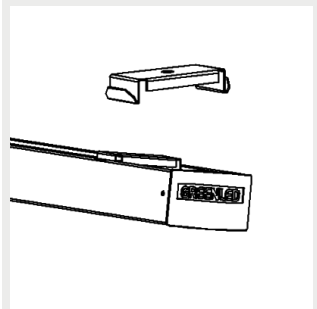

General Description

COLOUR TEMPERATURE:	3000, 4000, 5000 K ⁽¹⁾
COLOUR RENDERING INDEX:	R _A ≥ 80 (option 90)
OPTIC:	PMMA
IP CLASS:	IP20
SUPPLY VOLTAGE:	220-240 Vac

FREQUENCY:	50-60 Hz
PF:	>0.95
THD:	<20%
CONNECTION:	Chainable max 5*2,5mm ² OR max 3*2,5mm ² and DALI +/- . Optional through wiring.
DIMMABILITY:	Casambi, DALI, On/off
COLOUR:	Galvanized steel (white steel RAL 9010 as an option)
MATERIAL OF THE LUMINAIRE BODY:	Steel
GUARANTEE:	5 years
ACCESSORIES (INSTALLATION):	9908688 Omega Linear ceiling bracket, 9908437 / 9908468 / 9908336 Omega Linear suspension rail bracket, 9905206 Omega Linear ladder- and threaded rod bracket, 9905205 Omega Linear adjustable ceiling bracket, 9905203 / 9905204 Omega Linear adjustable susp.rail bracket, Omega Linear suspension wire bracket 3m / 5m, 9908337 Omega Linear horizontal wire bracket (max 28 mm), Omega Linear lighting track bracket, Omega Linear railbracket ⁽¹⁾ , 9908359 / 9908360 Omega Linear railbracket 45 degree

Notes:

1) SDCM ≤3

Light distribution

Dimensions

Dimensions

Notes:

L = 1156 mm / 2283 mm / 2843 mm

Brackets

9908688 Omega Linear ceiling bracket

9908437 / 9908468 / 9908336 Omega Linear suspension rail bracket

9905206 Omega Linear ladder- and threaded rod bracket

9905205 Omega Linear adjustable ceiling bracket