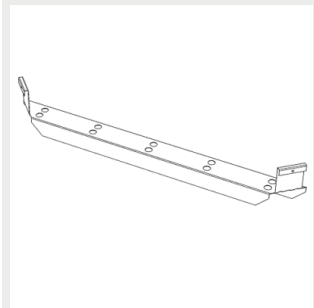

9908688 Omega Linear ceiling bracket

9908437 / 9908468 / 9908336 Omega Linear suspension rail bracket

9905206 Omega Linear ladder- and threaded rod bracket

9905205 Omega Linear adjustable ceiling bracket

9905203 / 9905204 Omega Linear adjustable susp.rail bracket

Omega Linear suspension wire bracket 3m / 5m

9908337 Omega Linear horizontal wire bracket (max 8 mm)

Omega Linear lighting track bracket

O Linear railbracket⁽¹⁾

9908359 / 9908360 Omega Linear railbracket 45 degree

Notes:

1) Dr = see the installation instructions for more information

Accessories

Omega Linear joining part
(screws included)

Omega Linear extension
profile⁽¹⁾