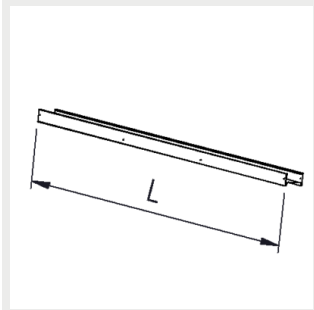

9908359 / 9908360 Omega Linear railbracket 45 degree

Notes:

1) Dr = see the installation instructions for more information

Accessories

Omega Linear joining part
(screws included)

Omega Linear extension
profile⁽¹⁾