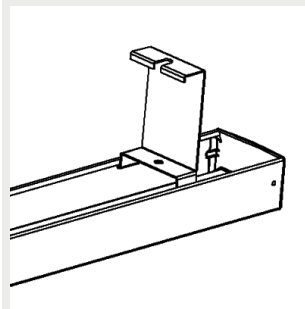

9905206 Omega Linear ladder- and threaded rod bracket