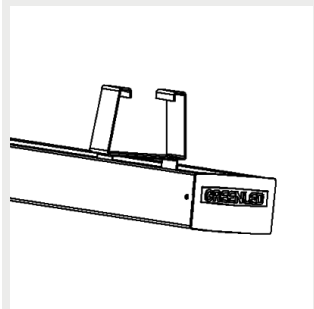

Notes:

1) SDCM ≤3

Light distribution

Dimensions

Dimensions

Notes:

L = 1156 mm / 2283 mm / 2843 mm

Brackets

9908688 Omega Linear ceiling bracket

9908437 / 9908468 / 9908336 Omega Linear suspension rail bracket

9905206 Omega Linear ladder- and threaded rod bracket

9905205 Omega Linear adjustable ceiling bracket