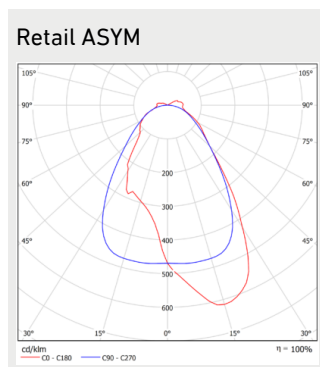

Notes:

All values in ambient temperature of +25°C, CCT 4000K, CRI80, luminous flux tolerance +-5%, output power tolerance +-5%. Use environment must be non condensing.

Dimensions

MODEL	TYPE CODE	LENGTH (L)	HEIGHT (H)	WIDTH (W)	WEIGHT
OMEGA LINEAR BASIC 1156mm	GLOLB01035	1156 mm	51 mm	65 mm	2,3 kg
OMEGA LINEAR BASIC 1156mm	GLOLB01047	1156 mm	51 mm	65 mm	2,3 kg
OMEGA LINEAR BASIC 1156mm	GLOLB01052	1156 mm	51 mm	65 mm	2,3 kg
OMEGA LINEAR BASIC 1156mm	GLOLB01062	1156 mm	51 mm	65 mm	2,3 kg
OMEGA LINEAR BASIC 2283mm	GLOLB01068	2283 mm	51 mm	65 mm	4,0 kg
OMEGA LINEAR BASIC 2283mm	GLOLB01087	2283 mm	51 mm	65 mm	4,0 kg
OMEGA LINEAR BASIC 2283mm	GLOLB01103	2283 mm	51 mm	65 mm	4,0 kg
OMEGA LINEAR BASIC 2283mm	GLOLB01107	2283 mm	51 mm	65 mm	4,0 kg
OMEGA LINEAR BASIC 2283mm	GLOLB01117	2283 mm	51 mm	65 mm	4,0 kg
OMEGA LINEAR BASIC 2843mm	GLOLB01083	2843 mm	51 mm	65 mm	5,0 kg
OMEGA LINEAR BASIC 2843mm	GLOLB01120	2843 mm	51 mm	65 mm	5,0 kg
OMEGA LINEAR BASIC 2843mm	GLOLB01147	2843 mm	51 mm	65 mm	5,0 kg

Notes:

1) SDCM ≤3

Light distribution

Dimensions

Dimensions

Notes:

L = 1156 mm / 2283 mm / 2843 mm

Brackets