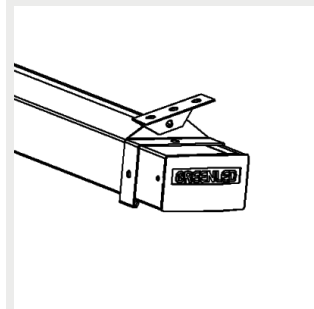

9908688 Omega Linear ceiling bracket

9908437 / 9908468 / 9908336 Omega Linear suspension rail bracket

9905206 Omega Linear ladder- and threaded rod bracket

9905205 Omega Linear adjustable ceiling bracket

9905203 / 9905204 Omega Linear adjustable susp.rail bracket

Omega Linear suspension wire bracket 3m / 5m

9908337 Omega Linear horizontal wire bracket (max 8 mm)

Omega Linear lighting track bracket

O Linear railbracket⁽¹⁾