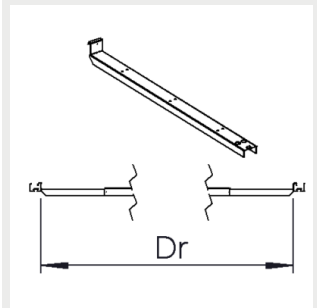

9908688 Omega Linear ceiling bracket

9908437 / 9908468 / 9908336 Omega Linear suspension rail bracket

9905206 Omega Linear ladder- and threaded rod bracket

9905205 Omega Linear adjustable ceiling bracket

9905203 / 9905204 Omega Linear adjustable susp.rail bracket

Omega Linear suspension wire bracket 3m / 5m

9908337 Omega Linear horizontal wire bracket (max 8 mm)

Omega Linear lighting track bracket

O Linear railbracket⁽¹⁾

9908359 / 9908360 Omega Linear railbracket 45 degree

Notes:

1) Dr = see the installation instructions for more information

Accessories

Omega Linear joining part
(screws included)

Omega Linear extension
profile⁽¹⁾