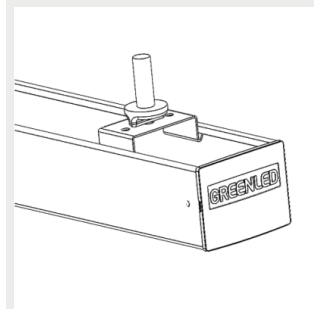

9905203 / 9905204 Omega Linear adjustable susp.rail bracket

Omega Linear suspension wire bracket 3m / 5m

9908337 Omega Linear horizontal wire bracket (max 8 mm)

Omega Linear lighting track bracket

O Linear railbracket⁽¹⁾

9908359 / 9908360 Omega Linear railbracket 45 degree

Notes:

1) Dr = see the installation instructions for more information

Accessories

Omega Linear joining part
(screws included)

Omega Linear extension
profile⁽¹⁾