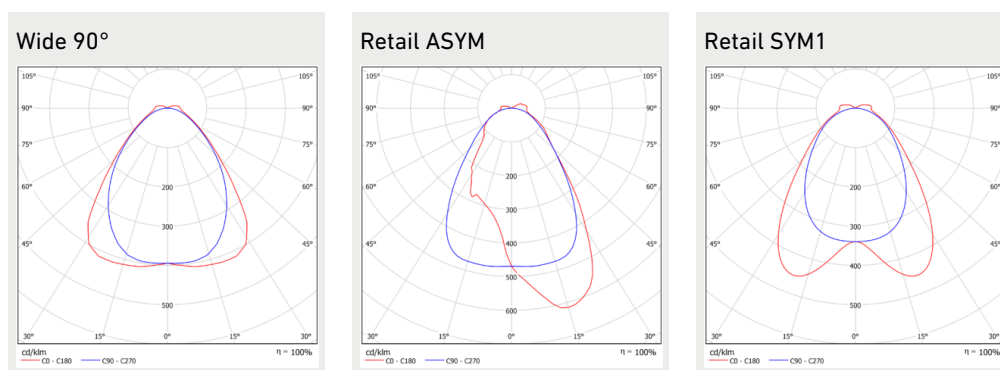

COLOUR:	Galvanized steel (white steel RAL 9010 as an option)
MATERIAL OF THE LUMINAIRE BODY:	Steel
GUARANTEED:	5 years
ACCESSORIES (INSTALLATION):	9908688 Omega Linear ceiling bracket, 9905206 Omega Linear ladder- and threaded rod bracket, 9905203 / 9905204 Omega Linear adjustable susp.rail bracket, G00357 / G00358 Omega Linear suspension wire bracket 3m / 5m, 9908337 Omega Linear horizontal wire bracket (max 8 mm), G00359 Omega Linear lighting track bracket, O Linear railbracket⁽¹⁾, 9908359 / 9908360 Omega Linear railbracket 45 degree, 9908437 Omega Linear suspension rail bracket 70mm, 9908468 Omega Linear suspension rail bracket 82mm, 9908336 Omega Linear suspension rail bracket 110mm

Notes:

1) SDCM ≤3

Light distribution