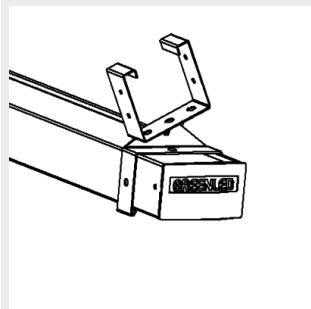

COLOUR:	Galvanized steel (white steel RAL 9010 as an option)
MATERIAL OF THE LUMINAIRE BODY:	Steel
GUARANTEE:	5 years
ACCESSORIES (INSTALLATION):	9908688 Omega Linear ceiling bracket, 9905206 Omega Linear ladder- and threaded rod bracket, 9905203 / 9905204 Omega Linear adjustable susp.rail bracket, G00357 / G00358 Omega Linear suspension wire bracket 3m / 5m, 9908337 Omega Linear horizontal wire bracket (max 8 mm), G00359 Omega Linear lighting track bracket, O Linear railbracket ⁽¹⁾ , 9908359 / 9908360 Omega Linear railbracket 45 degree, 9908437 Omega Linear suspension rail bracket 70mm, 9908468 Omega Linear suspension rail bracket 82mm, 9908336 Omega Linear suspension rail bracket 110mm

Notes:

1) SDCM ≤3

Light distribution

Dimensions

Dimensions

Notes:

L = 1156 mm / 2283 mm / 2843 mm

Brackets

9908688 Omega Linear ceiling bracket

9905206 Omega Linear ladder- and threaded rod bracket

9905203 / 9905204 Omega Linear adjustable susp.rail bracket

G00357 / G00358 Omega Linear suspension wire bracket 3m / 5m