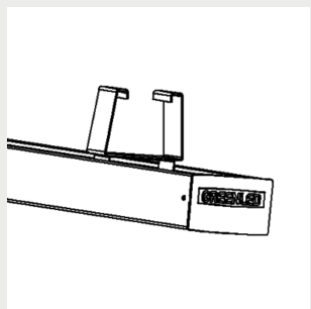

## Brackets

9908688 Omega Linear ceiling bracket

9905206 Omega Linear ladder- and threaded rod bracket

9905203 / 9905204 Omega Linear adjustable susp.rail bracket

G00357 / G00358 Omega Linear suspension wire bracket 3m / 5m

9908337 Omega Linear horizontal wire bracket (max 8 mm)

G00359 Omega Linear lighting track bracket

O Linear railbracket<sup>(1)</sup>

9908359 / 9908360 Omega Linear railbracket 45 degree

9908437 Omega Linear suspension rail bracket 70mm