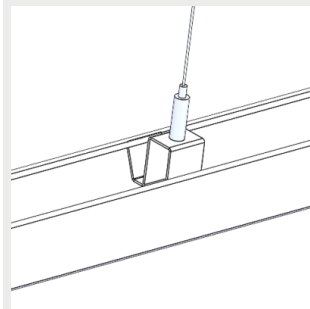

### Dimensions

## Brackets

9908688 Omega Linear ceiling bracket

9905206 Omega Linear ladder- and threaded rod bracket

9905203 / 9905204 Omega Linear adjustable susp.rail bracket

G00357 / G00358 Omega Linear suspension wire bracket 3m / 5m

9908337 Omega Linear horizontal wire bracket (max 8 mm)

G00359 Omega Linear lighting track bracket

O Linear railbracket<sup>(1)</sup>

9908359 / 9908360 Omega Linear railbracket 45 degree

9908437 Omega Linear suspension rail bracket 70mm