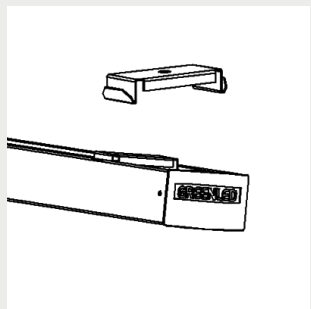

COLOUR:	Galvanized steel (white steel RAL 9010 as an option)
MATERIAL OF THE LUMINAIRE BODY:	Steel
GUARANTEED:	5 years
ACCESSORIES (INSTALLATION):	9908688 Omega Linear ceiling bracket, 9905206 Omega Linear ladder- and threaded rod bracket, 9905203 / 9905204 Omega Linear adjustable susp.rail bracket, G00357 / G00358 Omega Linear suspension wire bracket 3m / 5m, 9908337 Omega Linear horizontal wire bracket (max 8 mm), G00359 Omega Linear lighting track bracket, O Linear railbracket ⁽¹⁾ , 9908359 / 9908360 Omega Linear railbracket 45 degree, 9908437 Omega Linear suspension rail bracket 70mm, 9908468 Omega Linear suspension rail bracket 82mm, 9908336 Omega Linear suspension rail bracket 110mm

Notes:

1) SDCM ≤3

Light distribution

Dimensions

Dimensions

Notes:

L = 1156 mm / 2283 mm / 2843 mm

Brackets

9908688 Omega Linear ceiling bracket

9905206 Omega Linear ladder- and threaded rod bracket

9905203 / 9905204 Omega Linear adjustable susp.rail bracket

G00357 / G00358 Omega Linear suspension wire bracket 3m / 5m