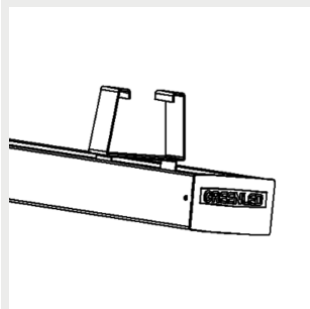

9908688 Omega Linear ceiling bracket

9905206 Omega Linear ladder- and threaded rod bracket

9905203 / 9905204 Omega Linear adjustable susp.rail bracket

G00357 / G00358 Omega Linear suspension wire bracket 3m / 5m

9908337 Omega Linear horizontal wire bracket (max 8 mm)

G00359 Omega Linear lighting track bracket

O Linear railbracket⁽¹⁾

9908359 / 9908360 Omega Linear railbracket 45 degree

9908437 Omega Linear suspension rail bracket 70mm

9908468 Omega Linear suspension rail bracket 82mm

9908336 Omega Linear suspension rail bracket 110mm

Notes:

1) Dr = see the installation instructions for more information

Accessories

Omega Linear joining part
(screws included)