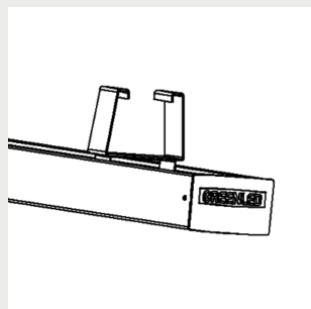

9908468 Omega Linear suspension rail bracket 82mm