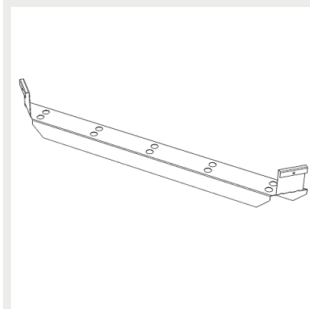

9908688 Omega Linear ceiling bracket

9905206 Omega Linear ladder- and threaded rod bracket

9905203 / 9905204 Omega Linear adjustable susp.rail bracket

G00357 / G00358 Omega Linear suspension wire bracket 3m / 5m

9908337 Omega Linear horizontal wire bracket (max 8 mm)

G00359 Omega Linear lighting track bracket

O Linear railbracket⁽¹⁾

9908359 / 9908360 Omega Linear railbracket 45 degree

9908437 Omega Linear suspension rail bracket 70mm

9908468 Omega Linear suspension rail bracket 82mm

9908336 Omega Linear suspension rail bracket 110mm

Notes:

1) Dr = see the installation instructions for more information

Accessories

Omega Linear joining part
(screws included)