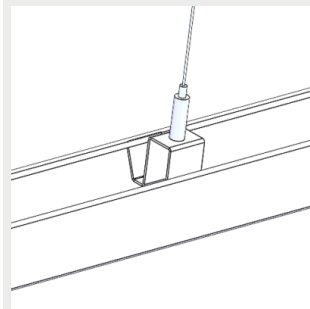

Notes:

1) SDCM ≤3

Light distribution

Dimensions

Dimensions

Notes:

L = 1156 mm / 2283 mm / 2843 mm

Brackets

9908688 Omega Linear ceiling bracket

9905206 Omega Linear ladder- and threaded rod bracket

9905203 / 9905204 Omega Linear adjustable susp.rail bracket

G00357 / G00358 Omega Linear suspension wire bracket 3m / 5m

9908337 Omega Linear horizontal wire bracket (max 8 mm)

G00359 Omega Linear lighting track bracket

O Linear railbracket⁽¹⁾

9908359 / 9908360 Omega Linear railbracket 45 degree

9908437 Omega Linear suspension rail bracket 70mm

9908468 Omega Linear suspension rail bracket 82mm

9908336 Omega Linear suspension rail bracket 110mm

Notes:

1) Dr = see the installation instructions for more information

Accessories

Omega Linear joining part
(screws included)