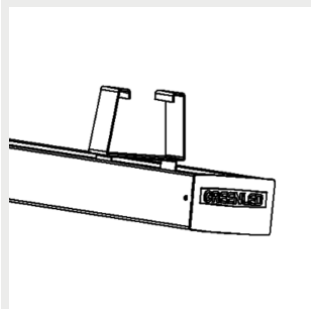

9908688 Omega Linear ceiling bracket

9905206 Omega Linear ladder- and threaded rod bracket

9905203 / 9905204 Omega Linear adjustable susp.rail bracket

G00357 / G00358 Omega Linear suspension wire bracket 3m / 5m

9908337 Omega Linear horizontal wire bracket (max 8 mm)

G00359 Omega Linear lighting track bracket

O Linear railbracket⁽¹⁾

9908359 / 9908360 Omega Linear railbracket 45 degree

9908437 Omega Linear suspension rail bracket 70mm

9908468 Omega Linear suspension rail bracket 82mm

9908336 Omega Linear suspension rail bracket 110mm

Notes:

1) Dr = see the installation instructions for more information

Accessories

Omega Linear joining part
(screws included)