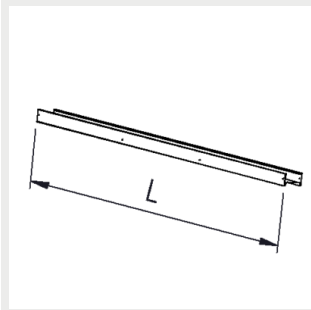

Omega Linear extension
profile⁽¹⁾

Circuit breakers

	B10	B16	B20	C10	C16	C20
Omega Linear Basic 35W, 68W DALI & OnOff	12	20	25	20	33	41
Omega Linear Basic 47W, 52W, 62W DALI & OnOff	9	14	18	15	23	30
Omega Linear Basic 87W, 83W DALI & OnOff	17	22	25	26	36	41
Omega Linear Basic 103W DALI & OnOff	17	22	25	22	35	41
Omega Linear Basic 107W DALI & OnOff	17	22	25	21	34	41
Omega Linear Basic 117W, 120W DALI & OnOff	17	22	25	19	30	38
Omega Linear Basic 147W DALI & OnOff	15	22	25	15	25	31
Omega Linear Basic 35W, 47W, 52W, 68W Casambi	15	24	30	24	40	49
Omega Linear Basic 62W Casambi	21	36	45	36	60	73
Omega Linear Basic 87W, 83W Casambi	18	32	40	26	42	52
Omega Linear Basic 103W, 107W Casambi	18	32	40	21	34	43
Omega Linear Basic 117W, 120W Casambi	18	30	38	19	30	38
Omega Linear Basic 147W Casambi	15	24	31	15	25	31