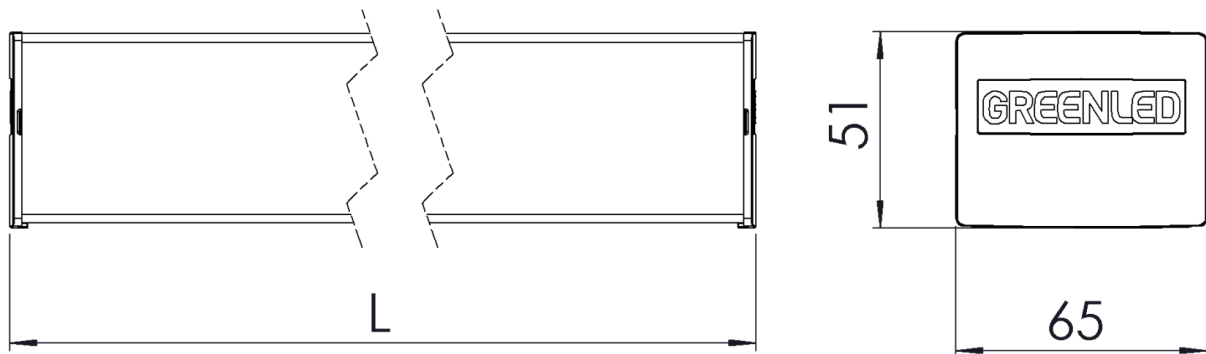

Notes:

1) SDCM ≤3

Light distribution

Dimensions

Dimensions

Notes:

L = 1156 mm / 2283 mm / 2843 mm

Brackets