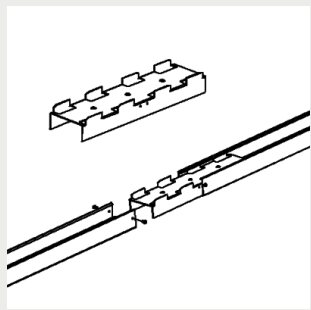

Accessories

Omega Linear joining part
(screws included)