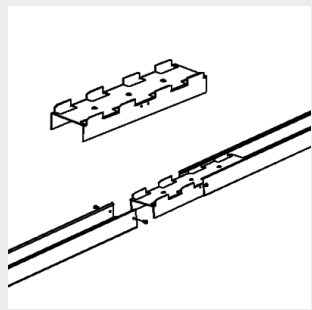

9908337 Omega Linear horizontal wire bracket (max 8 mm)

G00359 Omega Linear lighting track bracket

O Linear railbracket⁽¹⁾

9908359 / 9908360 Omega Linear railbracket 45 degree

9908437 Omega Linear suspension rail bracket 70mm

9908468 Omega Linear suspension rail bracket 82mm

9908336 Omega Linear suspension rail bracket 110mm

Notes:

1) Dr = see the installation instructions for more information

Accessories

Omega Linear joining part
(screws included)