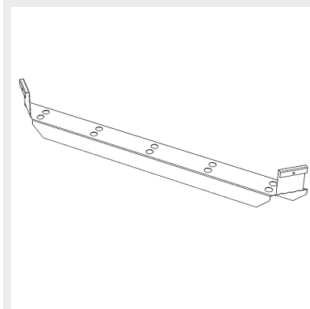

### Dimensions

## Brackets

9908688 Omega Linear ceiling bracket

9905206 Omega Linear ladder- and threaded rod bracket

9905203 / 9905204 Omega Linear adjustable susp.rail bracket

G00357 / G00358 Omega Linear suspension wire bracket 3m / 5m

9908337 Omega Linear horizontal wire bracket (max 8 mm)

G00359 Omega Linear lighting track bracket

O Linear railbracket<sup>(1)</sup>

9908359 / 9908360 Omega Linear railbracket 45 degree

9908437 Omega Linear suspension rail bracket 70mm

9908468 Omega Linear suspension rail bracket 82mm

9908336 Omega Linear suspension rail bracket 110mm