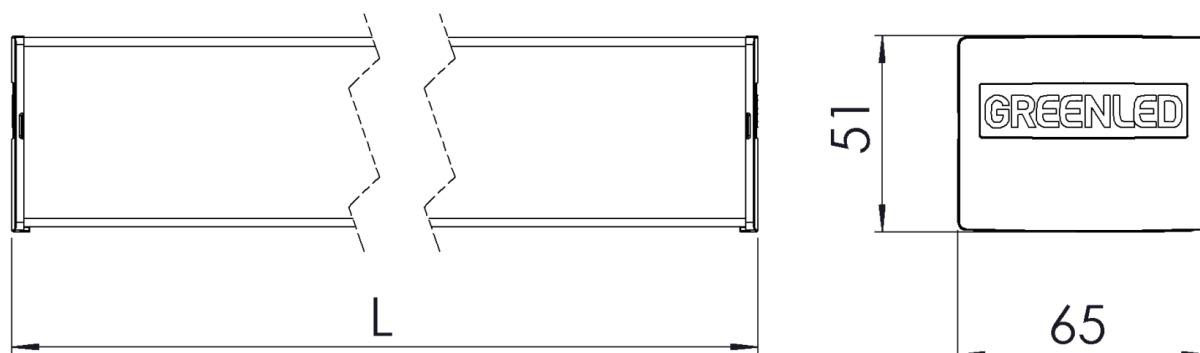

Notes:

1) SDCM ≤3

Light distribution

Dimensions

Dimensions

Notes:

L = 1156 mm / 2283 mm / 2843 mm

Brackets