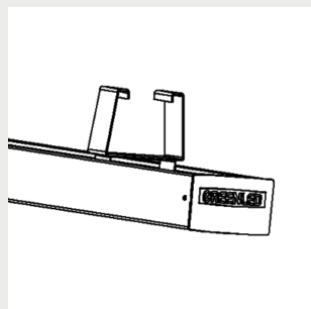

9908688 Omega Linear ceiling bracket

9905206 Omega Linear ladder- and threaded rod bracket

9905203 / 9905204 Omega Linear adjustable susp.rail bracket

G00357 / G00358 Omega Linear suspension wire bracket 3m / 5m

9908337 Omega Linear horizontal wire bracket (max 8 mm)

G00359 Omega Linear lighting track bracket

O Linear railbracket⁽¹⁾

9908359 / 9908360 Omega Linear railbracket 45 degree

9908437 Omega Linear suspension rail bracket 70mm

9908468 Omega Linear suspension rail bracket 82mm

9908336 Omega Linear suspension rail bracket 110mm

Notes:

1) Dr = see the installation instructions for more information

Accessories

Omega Linear joining part
(screws included)