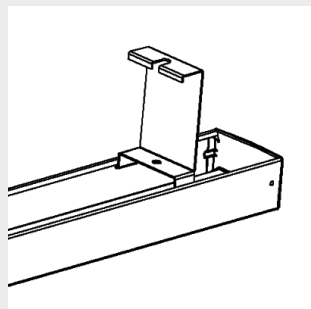

Notes:

1) SDCM ≤3

Light distribution

Dimensions

Dimensions

Notes:

L = 1156 mm / 2283 mm / 2843 mm

Brackets

9908688 Omega Linear ceiling bracket

9905206 Omega Linear ladder- and threaded rod bracket

9905203 / 9905204 Omega Linear adjustable susp.rail bracket

G00357 / G00358 Omega Linear suspension wire bracket 3m / 5m