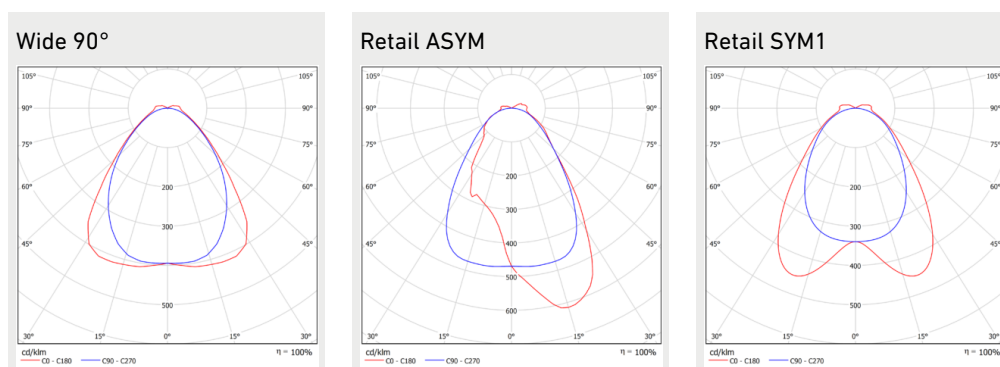

COLOUR:	Galvanized steel (white steel RAL 9010 as an option)
MATERIAL OF THE LUMINAIRE BODY:	Steel
GUARANTEE:	5 years
ACCESSORIES (INSTALLATION):	9908688 Omega Linear ceiling bracket, 9905206 Omega Linear ladder- and threaded rod bracket, 9905203 / 9905204 Omega Linear adjustable susp.rail bracket, G00357 / G00358 Omega Linear suspension wire bracket 3m / 5m, 9908337 Omega Linear horizontal wire bracket (max 8 mm), G00359 Omega Linear lighting track bracket, O Linear railbracket⁽¹⁾, 9908359 / 9908360 Omega Linear railbracket 45 degree, 9908437 Omega Linear suspension rail bracket 70mm, 9908468 Omega Linear suspension rail bracket 82mm, 9908336 Omega Linear suspension rail bracket 110mm

Notes:

1) SDCM ≤3

Light distribution