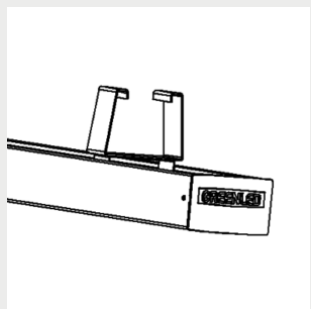

9908688 Omega Linear ceiling bracket

9905206 Omega Linear ladder- and threaded rod bracket

9905203 / 9905204 Omega Linear adjustable susp.rail bracket

G00357 / G00358 Omega Linear suspension wire bracket 3m / 5m

9908337 Omega Linear horizontal wire bracket (max 8 mm)

G00359 Omega Linear lighting track bracket

O Linear railbracket⁽¹⁾

9908359 / 9908360 Omega Linear railbracket 45 degree

9908437 Omega Linear suspension rail bracket 70mm

9908468 Omega Linear suspension rail bracket 82mm

9908336 Omega Linear suspension rail bracket 110mm

Notes:

1) Dr = see the installation instructions for more information

Accessories

Omega Linear joining part
(screws included)