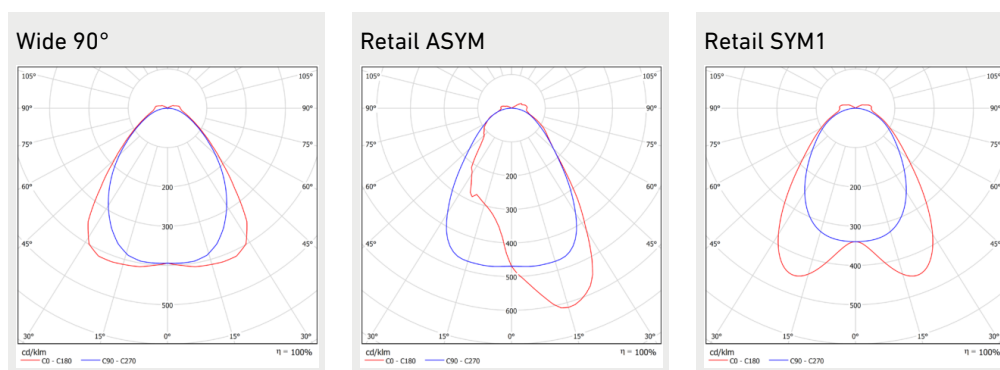

COLOUR:	Galvanized steel (white steel RAL 9010 as an option)
MATERIAL OF THE LUMINAIRE BODY:	Steel
GUARANTEE:	5 years
ACCESSORIES (INSTALLATION):	9908688 Omega Linear ceiling bracket, 9905206 Omega Linear ladder- and threaded rod bracket, 9905203 / 9905204 Omega Linear adjustable susp.rail bracket, G00357 / G00358 Omega Linear suspension wire bracket 3m / 5m, 9908337 Omega Linear horizontal wire bracket (max 8 mm), G00359 Omega Linear lighting track bracket, O Linear railbracket⁽¹⁾, 9908359 / 9908360 Omega Linear railbracket 45 degree, 9908437 Omega Linear suspension rail bracket 70mm, 9908468 Omega Linear suspension rail bracket 82mm, 9908336 Omega Linear suspension rail bracket 110mm

Notes:

1) SDCM ≤ 3

Light distribution