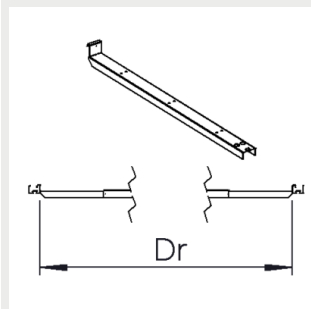

Notes:

1) SDCM ≤3

Light distribution

Dimensions

Dimensions

Notes:

L = 1156 mm / 2283 mm / 2843 mm

Brackets

9908688 Omega Linear ceiling bracket

9905206 Omega Linear ladder- and threaded rod bracket

9905203 / 9905204 Omega Linear adjustable susp.rail bracket

G00357 / G00358 Omega Linear suspension wire bracket 3m / 5m

9908337 Omega Linear horizontal wire bracket (max 8 mm)

G00359 Omega Linear lighting track bracket

O Linear railbracket⁽¹⁾

9908359 / 9908360 Omega Linear railbracket 45 degree

9908437 Omega Linear suspension rail bracket 70mm

9908468 Omega Linear suspension rail bracket 82mm

9908336 Omega Linear suspension rail bracket 110mm

Notes:

1) Dr = see the installation instructions for more information

Accessories

Omega Linear joining part
(screws included)