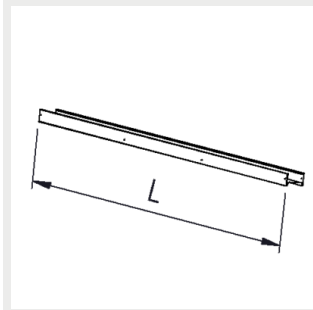

Omega Linear extension
profile⁽¹⁾

Circuit breakers

	B10	B16	B20	C10	C16	C20
Omega Linear Basic 35W, 68W DALI & OnOff	12	20	25	20	33	41
Omega Linear Basic 47W, 52W, 62W DALI & OnOff	9	14	18	15	23	30
Omega Linear Basic 87W, 83W DALI & OnOff	17	22	25	26	36	41
Omega Linear Basic 103W DALI & OnOff	17	22	25	22	35	41
Omega Linear Basic 107W DALI & OnOff	17	22	25	21	34	41
Omega Linear Basic 117W, 120W DALI & OnOff	17	22	25	19	30	38
Omega Linear Basic 147W DALI & OnOff	15	22	25	15	25	31
Omega Linear Basic 35W, 47W, 52W, 68W Casambi	15	24	30	24	40	49
Omega Linear Basic 62W Casambi	21	36	45	36	60	73
Omega Linear Basic 87W, 83W Casambi	18	32	40	26	42	52
Omega Linear Basic 103W, 107W Casambi	18	32	40	21	34	43
Omega Linear Basic 117W, 120W Casambi	18	30	38	19	30	38
Omega Linear Basic 147W Casambi	15	24	31	15	25	31