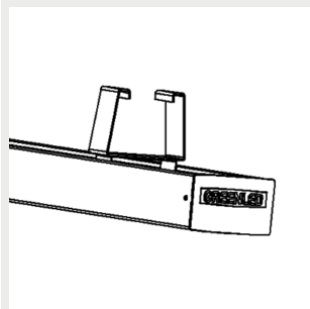

9908336 Omega Linear suspension rail bracket 110mm

Notes:

1) Dr = see the installation instructions for more information