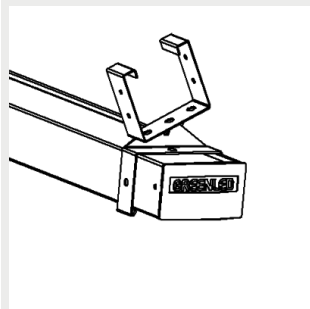

COLOUR:	Galvanized steel (white steel RAL 9010 as an option)
MATERIAL OF THE LUMINAIRE BODY:	Steel
GUARANTEED:	5 years
ACCESSORIES (INSTALLATION):	9908688 Omega Linear ceiling bracket, 9905206 Omega Linear ladder- and threaded rod bracket, 9905203 / 9905204 Omega Linear adjustable susp.rail bracket, G00357 / G00358 Omega Linear suspension wire bracket 3m / 5m, 9908337 Omega Linear horizontal wire bracket (max 8 mm), G00359 Omega Linear lighting track bracket, O Linear railbracket ⁽¹⁾ , 9908359 / 9908360 Omega Linear railbracket 45 degree, 9908437 Omega Linear suspension rail bracket 70mm, 9908468 Omega Linear suspension rail bracket 82mm, 9908336 Omega Linear suspension rail bracket 110mm

Notes:

1) SDCM ≤3

Light distribution

Dimensions

Dimensions

Notes:

L = 1156 mm / 2283 mm / 2843 mm

Brackets

9908688 Omega Linear ceiling bracket

9905206 Omega Linear ladder- and threaded rod bracket

9905203 / 9905204 Omega Linear adjustable susp.rail bracket

G00357 / G00358 Omega Linear suspension wire bracket 3m / 5m