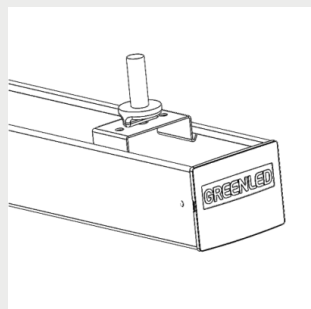

G00359 Omega Linear lighting track bracket