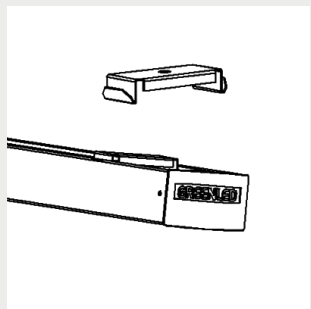

COLOUR:	Galvanized steel (white steel RAL 9010 as an option)
MATERIAL OF THE LUMINAIRE BODY:	Steel
GUARANTEE:	5 years
ACCESSORIES (INSTALLATION):	9908688 Omega Linear ceiling bracket, 9905206 Omega Linear ladder- and threaded rod bracket, 9905203 / 9905204 Omega Linear adjustable susp.rail bracket, G00357 / G00358 Omega Linear suspension wire bracket 3m / 5m, 9908337 Omega Linear horizontal wire bracket (max 8 mm), G00359 Omega Linear lighting track bracket, O Linear railbracket ⁽¹⁾ , 9908359 / 9908360 Omega Linear railbracket 45 degree, 9908437 Omega Linear suspension rail bracket 70mm, 9908468 Omega Linear suspension rail bracket 82mm, 9908336 Omega Linear suspension rail bracket 110mm

Notes:

1) SDCM ≤3

Light distribution

Dimensions

Dimensions

Notes:

L = 1156 mm / 2283 mm / 2843 mm

Brackets

9908688 Omega Linear ceiling bracket

9905206 Omega Linear ladder- and threaded rod bracket

9905203 / 9905204 Omega Linear adjustable susp.rail bracket

G00357 / G00358 Omega Linear suspension wire bracket 3m / 5m