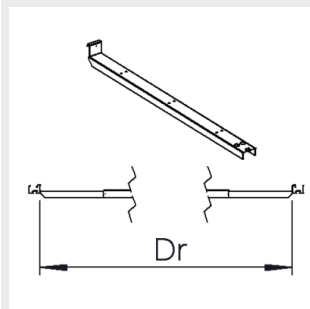

## Dimensions

### Dimensions

## Brackets

9908688 Omega Linear ceiling bracket

9905206 Omega Linear ladder- and threaded rod bracket

9905203 / 9905204 Omega Linear adjustable susp.rail bracket

G00357 / G00358 Omega Linear suspension wire bracket 3m / 5m

9908337 Omega Linear horizontal wire bracket (max 8 mm)

G00359 Omega Linear lighting track bracket

O Linear railbracket<sup>(1)</sup>

9908359 / 9908360 Omega Linear railbracket 45 degree

9908437 Omega Linear suspension rail bracket 70mm