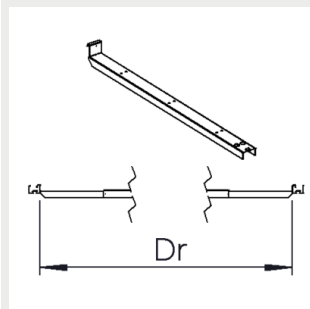

Notes:

1) SDCM ≤3

Light distribution

Dimensions

Dimensions

Notes:

L = 1156 mm / 2283 mm / 2843 mm

Brackets

9908688 Omega Linear ceiling bracket

9905206 Omega Linear ladder- and threaded rod bracket

9905203 / 9905204 Omega Linear adjustable susp.rail bracket

G00357 / G00358 Omega Linear suspension wire bracket 3m / 5m

9908337 Omega Linear horizontal wire bracket (max 8 mm)

G00359 Omega Linear lighting track bracket

O Linear railbracket⁽¹⁾

9908359 / 9908360 Omega Linear railbracket 45 degree

9908437 Omega Linear suspension rail bracket 70mm

9908468 Omega Linear suspension rail bracket 82mm

9908336 Omega Linear suspension rail bracket 110mm

Notes:

1) Dr = see the installation instructions for more information

Accessories

Omega Linear joining part
(screws included)