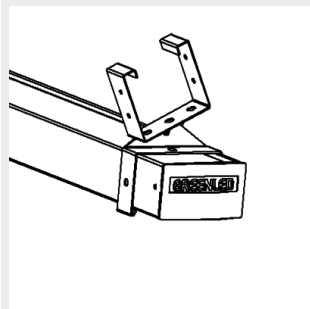

## Brackets

9908688 Omega Linear ceiling bracket

9905206 Omega Linear ladder- and threaded rod bracket

9905203 / 9905204 Omega Linear adjustable susp.rail bracket

G00357 / G00358 Omega Linear suspension wire bracket 3m / 5m