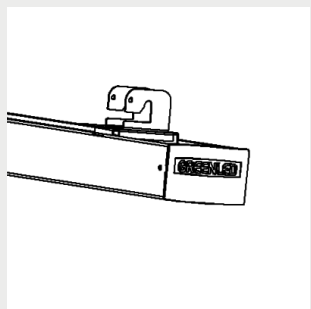

9908337 Omega Linear horizontal wire bracket (max 8 mm)