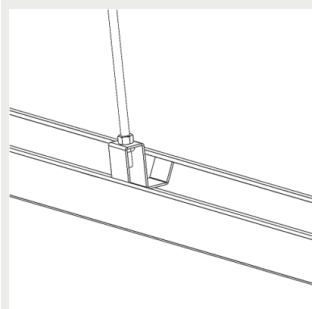

9905215 Omega / ALG2
safety suspensionrail
bracket 110

9905216 Omega / Alfa Line
G2 Ladderbracket

G00480 Omega/Alfa Line G2
lighting track bracket

9905247 Omega/AlfaLineG2
adjustable susp. wire
bracket 3m

9905248 Omega/AlfaLineG2
adjustable susp. wire
bracket 5m

9908540 Omega / Alfa Line
G2 Threaded rod bracket

9905242 Omega / Alfa Line
G2 suspension wire bracket
3m

9905243 Omega / Alfa Line
G2 suspension wire bracket
5m