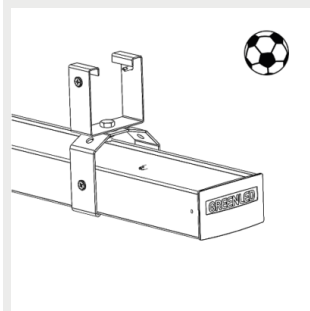

G00464 Omega / ALG2
safety ceiling bracket zinc

G00465 Omega / ALG2
safety ceiling bracket white

G00616 Omega / ALG2
ceiling ball bracket⁽³⁾

G00611 Omega / ALG2
adjustable suspensionrail
ball bracket 70⁽³⁾