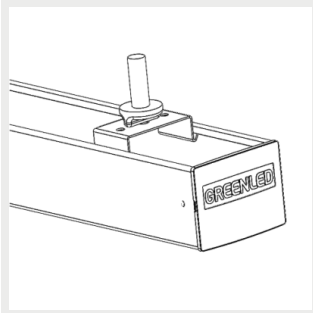

G00480 Omega/Alfa Line G2
lighting track bracket