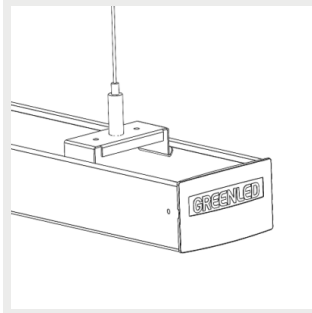

9905248 Omega/AlfaLineG2  
adjustable susp. wire  
bracket 5m

9908540 Omega / Alfa Line  
G2 Threaded rod bracket

9905242 Omega / Alfa Line  
G2 suspension wire bracket  
3m

9905243 Omega / Alfa Line  
G2 suspension wire bracket  
5m