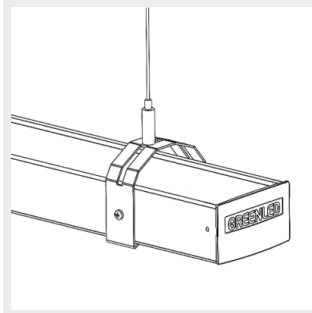

9905215 Omega / ALG2
safety suspensionrail
bracket 110

9905216 Omega / Alfa Line
G2 Ladderbracket

G00480 Omega/Alfa Line G2
lighting track bracket

9905247 Omega/AlfaLineG2
adjustable susp. wire
bracket 3m

9905248 Omega/AlfaLineG2
adjustable susp. wire
bracket 5m

9908540 Omega / Alfa Line
G2 Threaded rod bracket

9905242 Omega / Alfa Line
G2 suspension wire bracket
3m

9905243 Omega / Alfa Line
G2 suspension wire bracket
5m