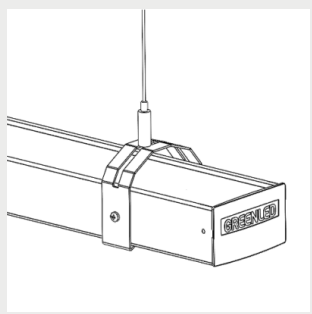

9905215 Omega / ALG2
safety suspensionrail
bracket 110

9905216 Omega / Alfa Line
G2 Ladderbracket

G00480 Omega/Alfa Line G2
lighting track bracket

9905247 Omega/AlfaLineG2
adjustable susp. wire
bracket 3m

9905248 Omega/AlfaLineG2
adjustable susp. wire
bracket 5m

9908540 Omega / Alfa Line
G2 Threaded rod bracket

9905242 Omega / Alfa Line
G2 suspension wire bracket
3m

9905243 Omega / Alfa Line
G2 suspension wire bracket
5m