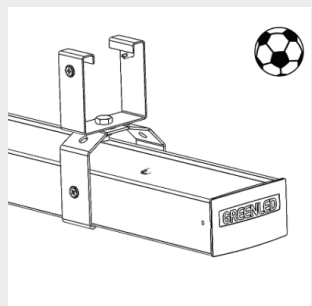

G00612 Omega / ALG2
adjustable suspensionrail
ball bracket 82⁽³⁾