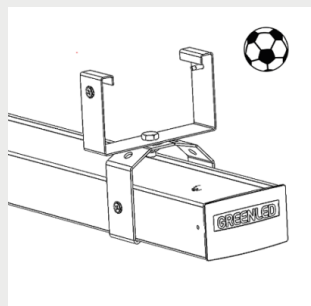

G00464 Omega / ALG2
safety ceiling bracket zinc

G00465 Omega / ALG2
safety ceiling bracket white

G00616 Omega / ALG2
ceiling ball bracket⁽³⁾

G00611 Omega / ALG2
adjustable suspensionrail
ball bracket 70⁽³⁾

G00612 Omega / ALG2
adjustable suspensionrail
ball bracket 82⁽³⁾

G00613 Omega / ALG2
adjustable suspensionrail
ball bracket 110⁽³⁾

Omega/ALG2 railbracket⁽⁴⁾

9908358 Omega/ALG2
railbracket 45 degree white