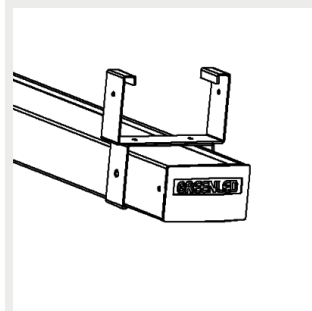

9905207 Omega / Alfa Line
G2 adjustable ceiling bracket

9905208 Omega/ALG2
adjustable suspensionrail
bracket 70

9905209 Omega/ALG2
adjustable suspensionrail
bracket 110

9905214 Omega / ALG2
safety suspensionrail
bracket 70