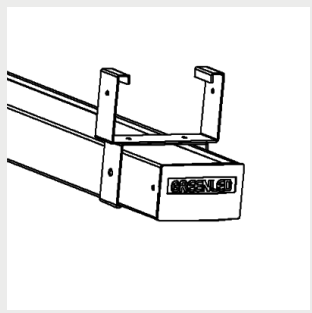

9905207 Omega / Alfa Line
G2 adjustable ceiling bracket

9905208 Omega/ALG2
adjustable suspensionrail
bracket 70

9905209 Omega/ALG2
adjustable suspensionrail
bracket 110

9905214 Omega / ALG2
safety suspensionrail
bracket 70

9905215 Omega / ALG2
safety suspensionrail
bracket 110

9905216 Omega / Alfa Line
G2 Ladderbracket

G00480 Omega/Alfa Line G2
lighting track bracket

9905247 Omega/AlfaLineG2
adjustable susp. wire
bracket 3m