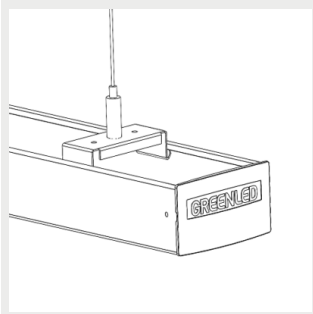

9905242 Omega / Alfa Line
G2 suspension wire bracket
3m