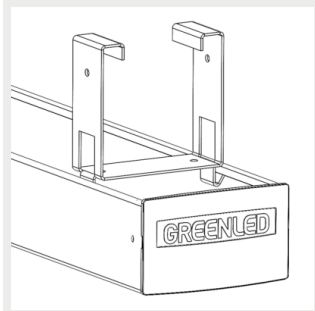

9908357 Omega/ALG2
railbracket 45 degree zink

3508103 Horizontal wire
bracket max 8 mm

E1500149 Suspension rail
bracket MEK 110 white

E1500147 Suspension rail
bracket MEK 82 white

E1500145 Suspension rail
bracket MEK 70 white