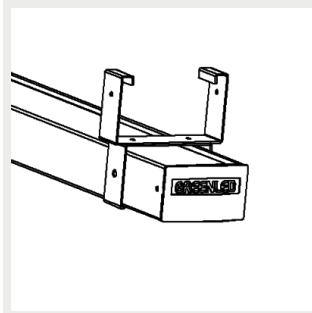

9905207 Omega / Alfa Line  
G2 adjustable ceiling bracket

9905208 Omega/ALG2  
adjustable suspensionrail  
bracket 70

9905209 Omega/ALG2  
adjustable suspensionrail  
bracket 110

9905214 Omega / ALG2  
safety suspensionrail  
bracket 70

9905215 Omega / ALG2  
safety suspensionrail  
bracket 110

9905216 Omega / Alfa Line  
G2 Ladderbracket

G00480 Omega/Alfa Line G2  
lighting track bracket

9905247 Omega/AlfaLineG2  
adjustable susp. wire  
bracket 3m