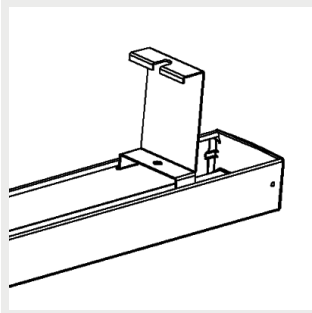

9905216 Omega / Alfa Line
G2 Ladderbracket