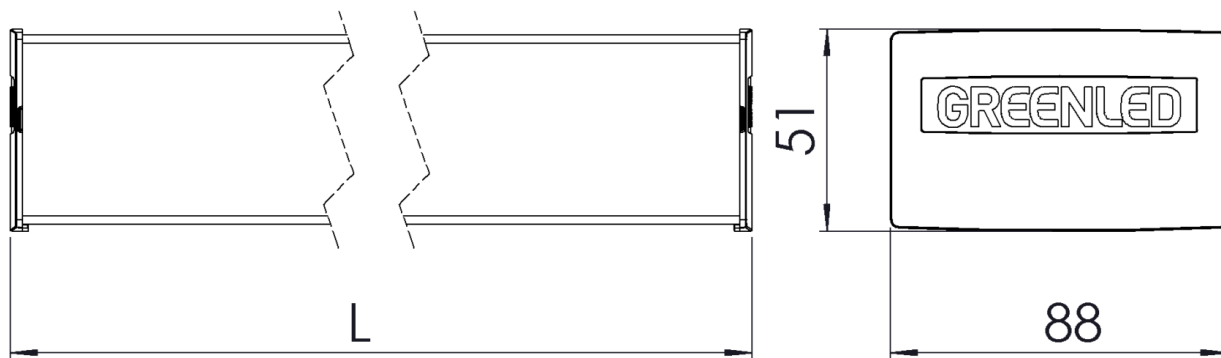

Notes:

1) SDCM ≤3

2) Not available for 31W models (GLOG201031)

Light distribution

Dimensions

Omega Gen2 (mm)

Notes:

L = 1204 mm / 2370 mm