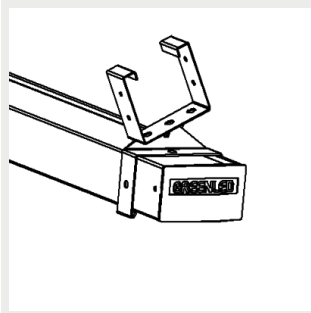

## Brackets

3008687 Omega / Alfa Line  
G2 ceiling bracket

9908435 Omega / Alfa Line  
G2 Suspension rail bracket  
70

9908467 Omega / Alfa Line  
G2 Suspension rail bracket  
82

3008036 Omega / Alfa Line  
G2 Suspension rail bracket  
110

9905207 Omega / Alfa Line  
G2 adjustable ceiling bracket

9905208 Omega/ALG2  
adjustable suspensionrail  
bracket 70

9905209 Omega/ALG2  
adjustable suspensionrail  
bracket 110

9905214 Omega / ALG2  
safety suspensionrail  
bracket 70