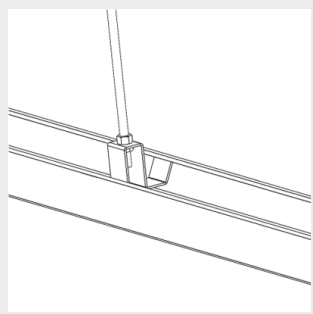

9908540 Omega / Alfa Line
G2 Threaded rod bracket