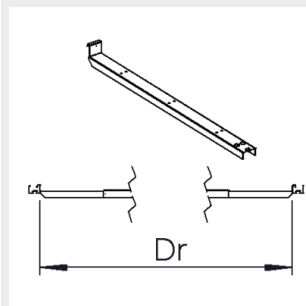

9905248 Omega/AlfaLineG2  
adjustable susp. wire  
bracket 5m

9908540 Omega / Alfa Line  
G2 Threaded rod bracket

9905242 Omega / Alfa Line  
G2 suspension wire bracket  
3m

9905243 Omega / Alfa Line  
G2 suspension wire bracket  
5m

G00464 Omega / ALG2  
safety ceiling bracket zinc

G00465 Omega / ALG2  
safety ceiling bracket white

G00616 Omega / ALG2  
ceiling ball bracket<sup>(3)</sup>

G00611 Omega / ALG2  
adjustable suspensionrail  
ball bracket 70<sup>(3)</sup>

G00612 Omega / ALG2  
adjustable suspensionrail  
ball bracket 82<sup>(3)</sup>

G00613 Omega / ALG2  
adjustable suspensionrail  
ball bracket 110<sup>(3)</sup>

Omega/ALG2 railbracket<sup>(4)</sup>

9908358 Omega/ALG2  
railbracket 45 degree white