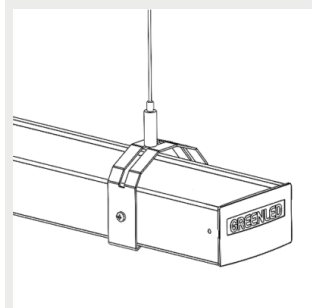

9905215 Omega / ALG2
safety suspensionrail
bracket 110

9905216 Omega / Alfa Line
G2 Ladderbracket

G00480 Omega/Alfa Line G2
lighting track bracket

9905247 Omega/AlfaLineG2
adjustable susp. wire
bracket 3m

9905248 Omega/AlfaLineG2
adjustable susp. wire
bracket 5m

9908540 Omega / Alfa Line
G2 Threaded rod bracket

9905242 Omega / Alfa Line
G2 suspension wire bracket
3m

9905243 Omega / Alfa Line
G2 suspension wire bracket
5m