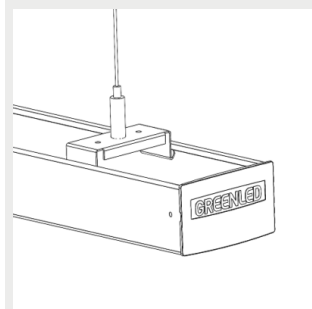

9905248 Omega/AlfaLineG2
adjustable susp. wire
bracket 5m

9908540 Omega / Alfa Line
G2 Threaded rod bracket

9905242 Omega / Alfa Line
G2 suspension wire bracket
3m

9905243 Omega / Alfa Line
G2 suspension wire bracket
5m