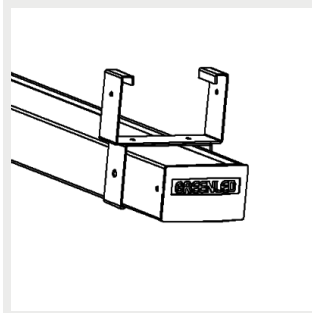

9905207 Omega / Alfa Line
G2 adjustable ceiling bracket

9905208 Omega/ALG2
adjustable suspensionrail
bracket 70

9905209 Omega/ALG2
adjustable suspensionrail
bracket 110

9905214 Omega / ALG2
safety suspensionrail
bracket 70

9905215 Omega / ALG2
safety suspensionrail
bracket 110

9905216 Omega / Alfa Line
G2 Ladderbracket

G00480 Omega/Alfa Line G2
lighting track bracket

9905247 Omega/AlfaLineG2
adjustable susp. wire
bracket 3m