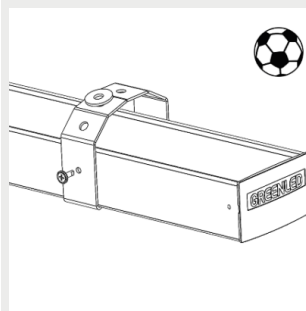

G00616 Omega / ALG2
ceiling ball bracket⁽³⁾