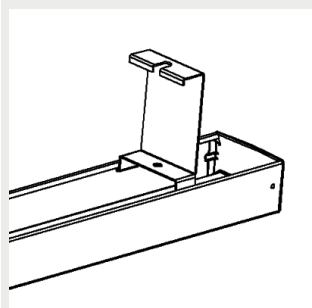

9905216 Omega / Alfa Line
G2 Ladderbracket