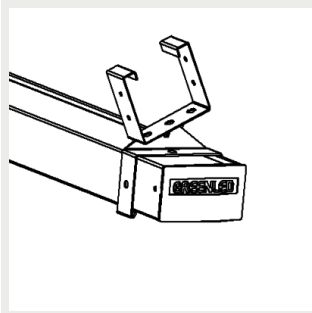

## Brackets

3008687 Omega / Alfa Line  
G2 ceiling bracket

9908435 Omega / Alfa Line  
G2 Suspension rail bracket  
70

9908467 Omega / Alfa Line  
G2 Suspension rail bracket  
82

3008036 Omega / Alfa Line  
G2 Suspension rail bracket  
110

9905207 Omega / Alfa Line  
G2 adjustable ceiling bracket

9905208 Omega/ALG2  
adjustable suspensionrail  
bracket 70

9905209 Omega/ALG2  
adjustable suspensionrail  
bracket 110

9905214 Omega / ALG2  
safety suspensionrail  
bracket 70