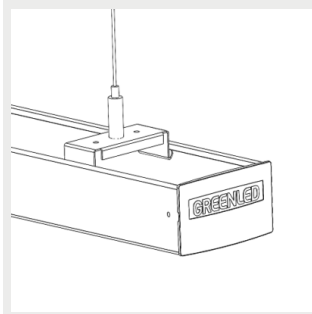

9905248 Omega/AlfaLineG2
adjustable susp. wire
bracket 5m

9908540 Omega / Alfa Line
G2 Threaded rod bracket

9905242 Omega / Alfa Line
G2 suspension wire bracket
3m

9905243 Omega / Alfa Line
G2 suspension wire bracket
5m