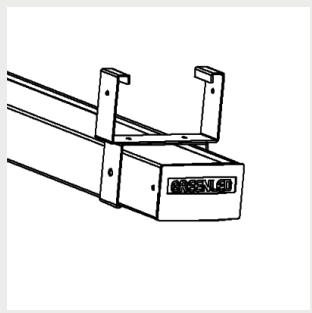

9905207 Omega / Alfa Line  
G2 adjustable ceiling bracket

9905208 Omega/ALG2  
adjustable suspensionrail  
bracket 70

9905209 Omega/ALG2  
adjustable suspensionrail  
bracket 110

9905214 Omega / ALG2  
safety suspensionrail  
bracket 70

9905215 Omega / ALG2  
safety suspensionrail  
bracket 110

9905216 Omega / Alfa Line  
G2 Ladderbracket

G00480 Omega/Alfa Line G2  
lighting track bracket

9905247 Omega/AlfaLineG2  
adjustable susp. wire  
bracket 3m