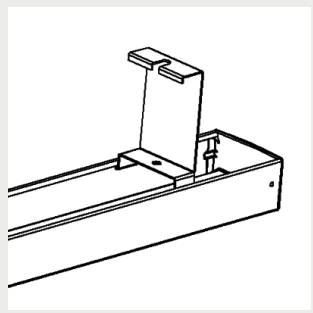

9905216 Omega / Alfa Line
G2 Ladderbracket