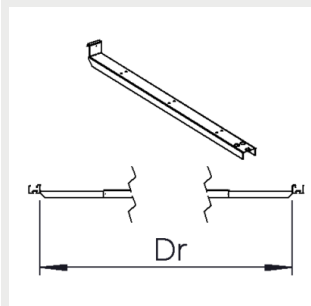

9905248 Omega/AlfaLineG2
adjustable susp. wire
bracket 5m

9908540 Omega / Alfa Line
G2 Threaded rod bracket

9905242 Omega / Alfa Line
G2 suspension wire bracket
3m

9905243 Omega / Alfa Line
G2 suspension wire bracket
5m

G00464 Omega / ALG2
safety ceiling bracket zinc

G00465 Omega / ALG2
safety ceiling bracket white

G00616 Omega / ALG2
ceiling ball bracket⁽³⁾

G00611 Omega / ALG2
adjustable suspensionrail
ball bracket 70⁽³⁾

G00612 Omega / ALG2
adjustable suspensionrail
ball bracket 82⁽³⁾

G00613 Omega / ALG2
adjustable suspensionrail
ball bracket 110⁽³⁾

Omega/ALG2 railbracket⁽⁴⁾

9908358 Omega/ALG2
railbracket 45 degree white