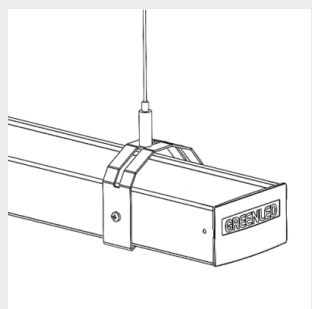

9905215 Omega / ALG2
safety suspensionrail
bracket 110

9905216 Omega / Alfa Line
G2 Ladderbracket

G00480 Omega/Alfa Line G2
lighting track bracket

9905247 Omega/AlfaLineG2
adjustable susp. wire
bracket 3m

9905248 Omega/AlfaLineG2
adjustable susp. wire
bracket 5m

9908540 Omega / Alfa Line
G2 Threaded rod bracket

9905242 Omega / Alfa Line
G2 suspension wire bracket
3m

9905243 Omega / Alfa Line
G2 suspension wire bracket
5m