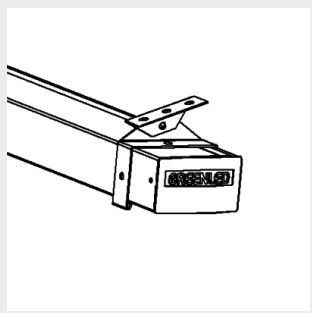

9905207 Omega / Alfa Line
G2 adjustable ceiling bracket