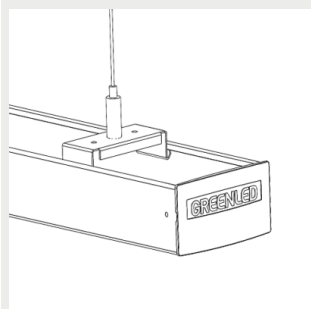

9905242 Omega / Alfa Line
G2 suspension wire bracket
3m