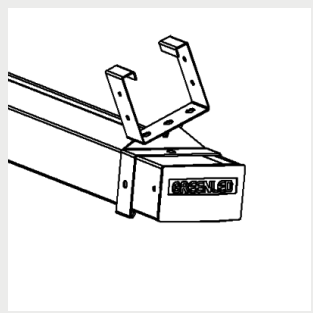

9905208 Omega/ALG2
adjustable suspensionrail
bracket 70