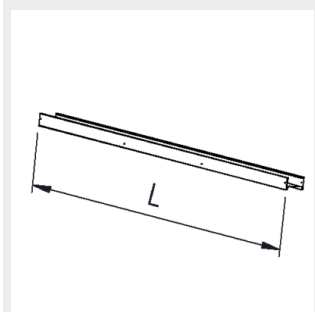

Accessories

Extension profile⁽¹⁾