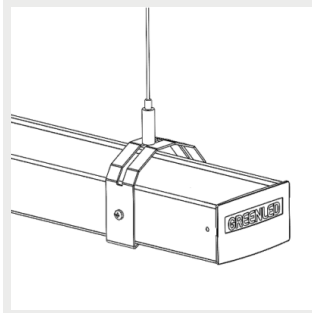

9905215 Omega / ALG2  
safety suspensionrail  
bracket 110

9905216 Omega / Alfa Line  
G2 Ladderbracket

G00480 Omega/Alfa Line G2  
lighting track bracket

9905247 Omega/AlfaLineG2  
adjustable susp. wire  
bracket 3m

9905248 Omega/AlfaLineG2  
adjustable susp. wire  
bracket 5m

9908540 Omega / Alfa Line  
G2 Threaded rod bracket

9905242 Omega / Alfa Line  
G2 suspension wire bracket  
3m

9905243 Omega / Alfa Line  
G2 suspension wire bracket  
5m