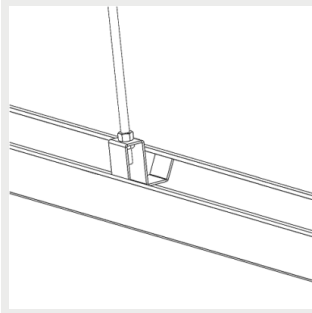

9905215 Omega / ALG2  
safety suspensionrail  
bracket 110

9905216 Omega / Alfa Line  
G2 Ladderbracket

G00480 Omega/Alfa Line G2  
lighting track bracket

9905247 Omega/AlfaLineG2  
adjustable susp. wire  
bracket 3m

9905248 Omega/AlfaLineG2  
adjustable susp. wire  
bracket 5m

9908540 Omega / Alfa Line  
G2 Threaded rod bracket

9905242 Omega / Alfa Line  
G2 suspension wire bracket  
3m

9905243 Omega / Alfa Line  
G2 suspension wire bracket  
5m