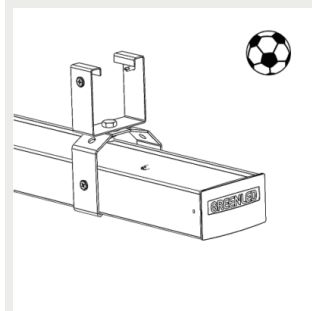

G00464 Omega / ALG2  
safety ceiling bracket zinc

G00465 Omega / ALG2  
safety ceiling bracket white

G00616 Omega / ALG2  
ceiling ball bracket<sup>(3)</sup>

G00611 Omega / ALG2  
adjustable suspensionrail  
ball bracket 70<sup>(3)</sup>