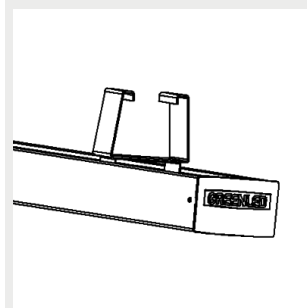

## Brackets

3008687 Omega / Alfa Line  
G2 ceiling bracket

9908435 Omega / Alfa Line  
G2 Suspension rail bracket  
70

9908467 Omega / Alfa Line  
G2 Suspension rail bracket  
82

3008036 Omega / Alfa Line  
G2 Suspension rail bracket  
110