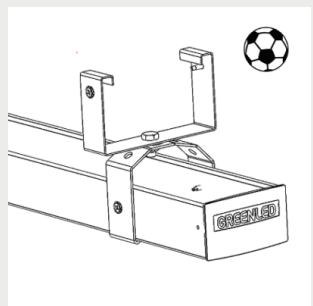

G00613 Omega / ALG2
adjustable suspensionrail
ball bracket 110⁽³⁾