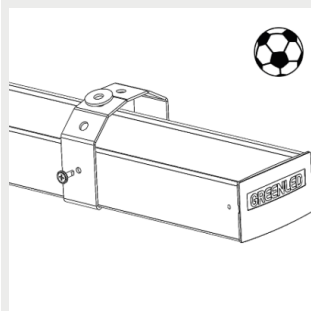

G00616 Omega / ALG2
ceiling ball bracket⁽³⁾