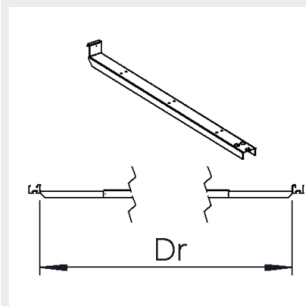

9905248 Omega/AlfaLineG2
adjustable susp. wire
bracket 5m

9908540 Omega / Alfa Line
G2 Threaded rod bracket

9905242 Omega / Alfa Line
G2 suspension wire bracket
3m

9905243 Omega / Alfa Line
G2 suspension wire bracket
5m

G00464 Omega / ALG2
safety ceiling bracket zinc

G00465 Omega / ALG2
safety ceiling bracket white

G00616 Omega / ALG2
ceiling ball bracket⁽³⁾

G00611 Omega / ALG2
adjustable suspensionrail
ball bracket 70⁽³⁾

G00612 Omega / ALG2
adjustable suspensionrail
ball bracket 82⁽³⁾

G00613 Omega / ALG2
adjustable suspensionrail
ball bracket 110⁽³⁾

Omega/ALG2 railbracket⁽⁴⁾

9908358 Omega/ALG2
railbracket 45 degree white