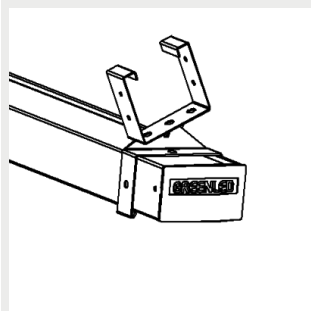

Brackets

3008687 Omega / Alfa Line
G2 ceiling bracket

9908435 Omega / Alfa Line
G2 Suspension rail bracket
70

9908467 Omega / Alfa Line
G2 Suspension rail bracket
82

3008036 Omega / Alfa Line
G2 Suspension rail bracket
110

9905207 Omega / Alfa Line
G2 adjustable ceiling bracket

9905208 Omega/ALG2
adjustable suspensionrail
bracket 70

9905209 Omega/ALG2
adjustable suspensionrail
bracket 110

9905214 Omega / ALG2
safety suspensionrail
bracket 70