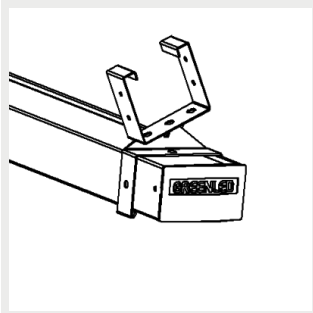

Brackets

3008687 Omega / Alfa Line
G2 ceiling bracket

9908435 Omega / Alfa Line
G2 Suspension rail bracket
70

9908467 Omega / Alfa Line
G2 Suspension rail bracket
82

3008036 Omega / Alfa Line
G2 Suspension rail bracket
110

9905207 Omega / Alfa Line
G2 adjustable ceiling bracket

9905208 Omega/ALG2
adjustable suspensionrail
bracket 70

9905209 Omega/ALG2
adjustable suspensionrail
bracket 110

9905214 Omega / ALG2
safety suspensionrail
bracket 70