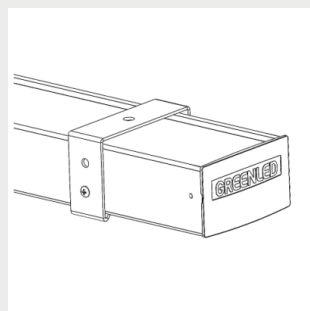

G00464 Omega / ALG2
safety ceiling bracket zinc