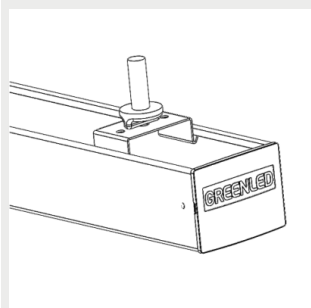

G00480 Omega/Alfa Line G2
lighting track bracket