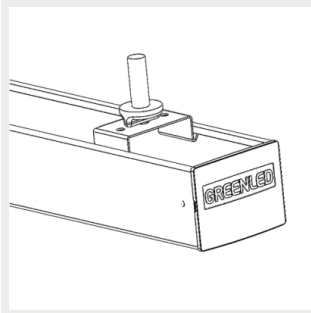

G00480 Omega/Alfa Line G2
lighting track bracket