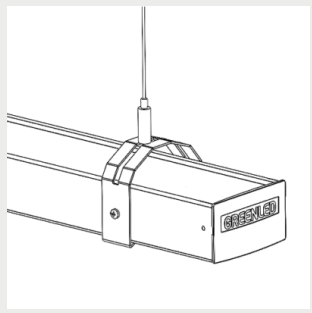

9905215 Omega / ALG2  
safety suspensionrail  
bracket 110

9905216 Omega / Alfa Line  
G2 Ladderbracket

G00480 Omega/Alfa Line G2  
lighting track bracket

9905247 Omega/AlfaLineG2  
adjustable susp. wire  
bracket 3m

9905248 Omega/AlfaLineG2  
adjustable susp. wire  
bracket 5m

9908540 Omega / Alfa Line  
G2 Threaded rod bracket

9905242 Omega / Alfa Line  
G2 suspension wire bracket  
3m

9905243 Omega / Alfa Line  
G2 suspension wire bracket  
5m