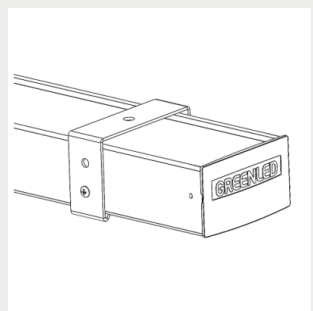

G00465 Omega / ALG2
safety ceiling bracket white