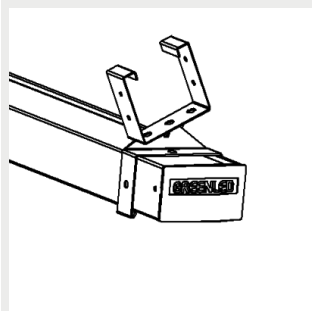

9905208 Omega/ALG2
adjustable suspensionrail
bracket 70