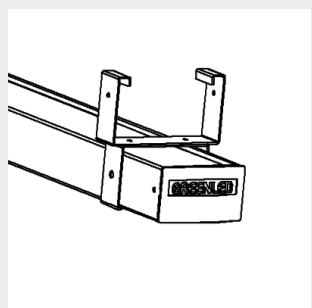

9905207 Omega / Alfa Line
G2 adjustable ceiling bracket

9905208 Omega/ALG2
adjustable suspensionrail
bracket 70

9905209 Omega/ALG2
adjustable suspensionrail
bracket 110

9905214 Omega / ALG2
safety suspensionrail
bracket 70

9905215 Omega / ALG2
safety suspensionrail
bracket 110

9905216 Omega / Alfa Line
G2 Ladderbracket

G00480 Omega/Alfa Line G2
lighting track bracket

9905247 Omega/AlfaLineG2
adjustable susp. wire
bracket 3m