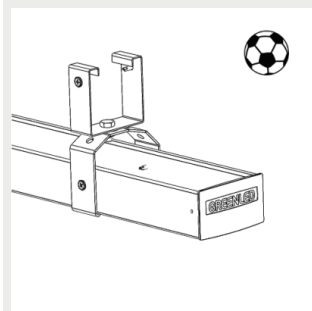

G00464 Omega / ALG2
safety ceiling bracket zinc

G00465 Omega / ALG2
safety ceiling bracket white

G00616 Omega / ALG2
ceiling ball bracket⁽³⁾

G00611 Omega / ALG2
adjustable suspensionrail
ball bracket 70⁽³⁾