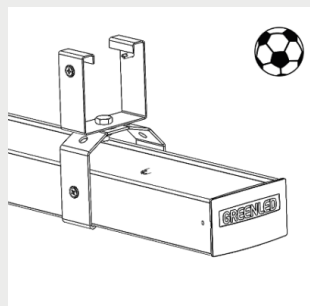

G00612 Omega / ALG2
adjustable suspensionrail
ball bracket 82⁽³⁾