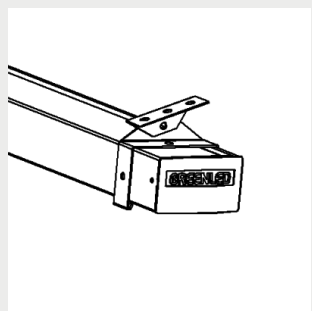

9905207 Omega / Alfa Line
G2 adjustable ceiling bracket