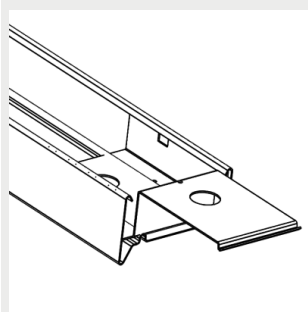

9908479 Omega/ALG2 railbracket 3080-3400/4070-4400 zink

9908919 Omega/ALG2 railbracket 3080-3400/4070-4400 white

Accessories

Extension profile⁽¹⁾

9908604 Joint Part

9908605 T-part

Notes:

1)