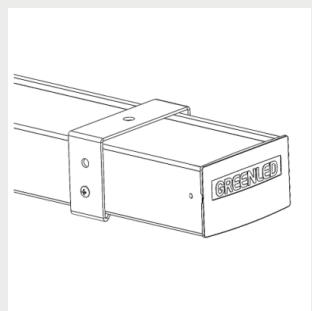

G00464 Omega / ALG2
safety ceiling bracket zinc