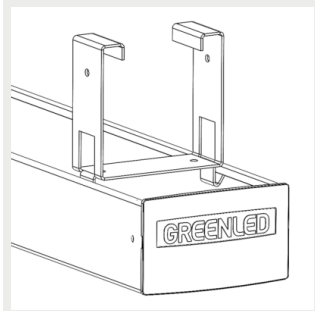

9908357 Omega/ALG2  
railbracket 45 degree zink

3508103 Horizontal wire  
bracket max 8 mm

E1500149 Suspension rail  
bracket MEK 110 white

E1500147 Suspension rail  
bracket MEK 82 white

E1500145 Suspension rail  
bracket MEK 70 white