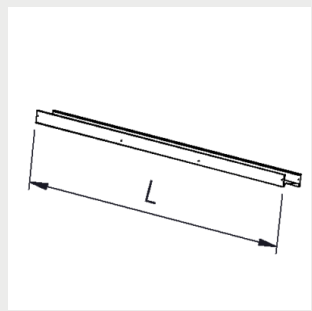

Notes:

3) DIN VDE 0710-13

4)

- 9908497 Omega/ALG2 railbracket 1254-1564/2020-2740 zink
- 9908530 Omega/ALG2 railbracket 1254-1564/2020-2740 white
- 9908221 Omega/ALG2 railbracket 1600-1925/2370-3090 zink
- 9908918 Omega/ALG2 railbracket 1600-1925/2370-3090 white
- 9908361 Omega/ALG2 railbracket 2264-2584/2620-3750 zink
- 9908362 Omega/ALG2 railbracket 2264-2584/2620-3750 white
- 9908447 Omega/ALG2 railbracket 2665-2990/3020-4150 zink
- 9908448 Omega/ALG2 railbracket 2665-2990/3020-4150 white
- 9908479 Omega/ALG2 railbracket 3080-3400/4070-4400 zink
- 9908919 Omega/ALG2 railbracket 3080-3400/4070-4400 white

Accessories

Extension profile⁽¹⁾

9908604 Joint Part

9908605 T-part

Notes:

1)

9908625 O extension profile 500 zinc
 9908626 O extension profile 1000 zinc
 9908627 O extension profile 1500 zinc
 9908628 O extension profile 2000 zinc
 9908629 O extension profile 2500 zinc
 9908630 O extension profile 500 white
 9908631 O extension profile 1000 white
 9908632 O extension profile 1500 white
 9908633 O extension profile 2000 white
 9908634 O extension profile 2500 white