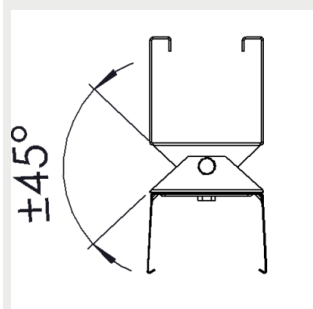

9905201 Gamma/Eco S adjustable suspension rail 120 bracket