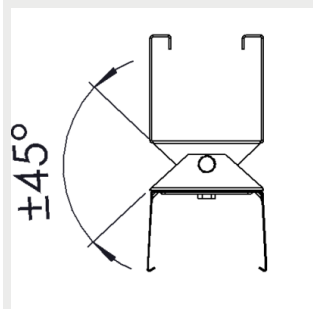

9905201 Gamma/Eco S adjustable suspension rail 120 bracket