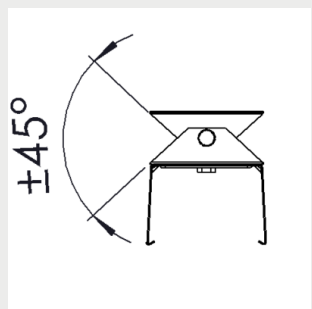

9905199 Gamma/Eco S adjustable surface mounting bracket