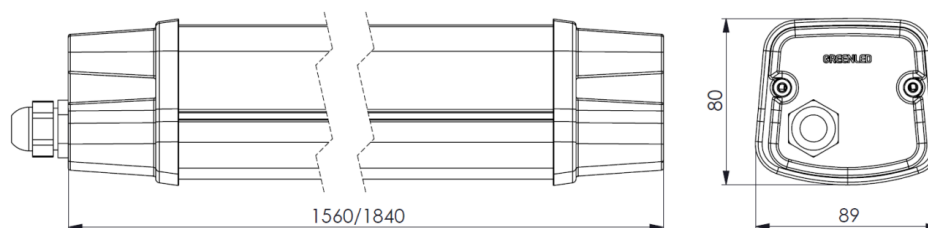

Light distribution

Notes:

1) Not available for stepDIM models (GLGG201S032S, GLGG201S048S, GLGG201S038S, GLGG201S047S)

Dimensions

Gamma Gen2 (mm)

Brackets

3908115 Gamma/Eco S ceiling bracket

3508171 Gamma/Eco S suspension rail 70 bracket