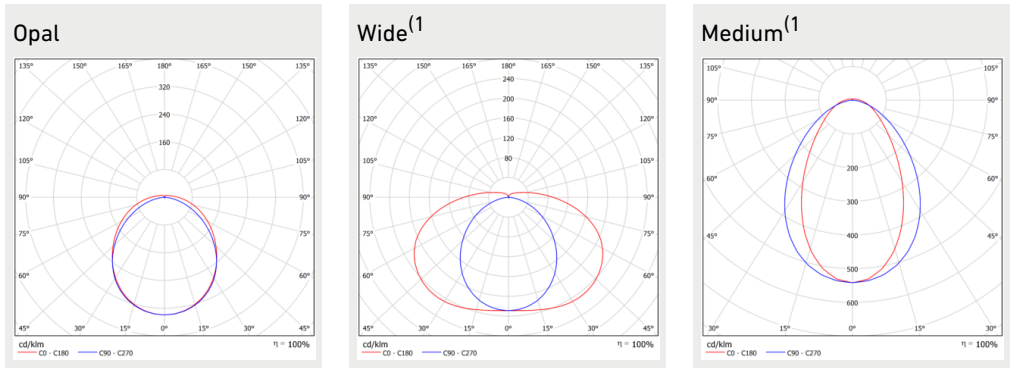

Light distribution

Notes:

1) Not available for stepDIM models (GLGG201S032S, GLGG201S048S, GLGG201S038S, GLGG201S047S)

Dimensions

Gamma Gen2 (mm)