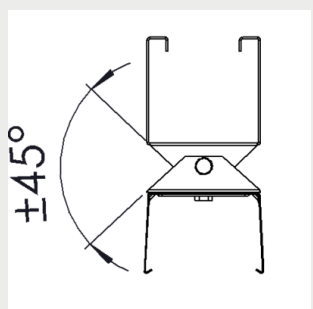

3508172 Gamma/Eco S suspension rail 82 bracket

3508174 Gamma/Eco S horizontal wire bracket

9905199 Gamma/Eco S adjustable surface mounting bracket

9905200 Gamma/Eco S adjustable suspension rail 70 bracket