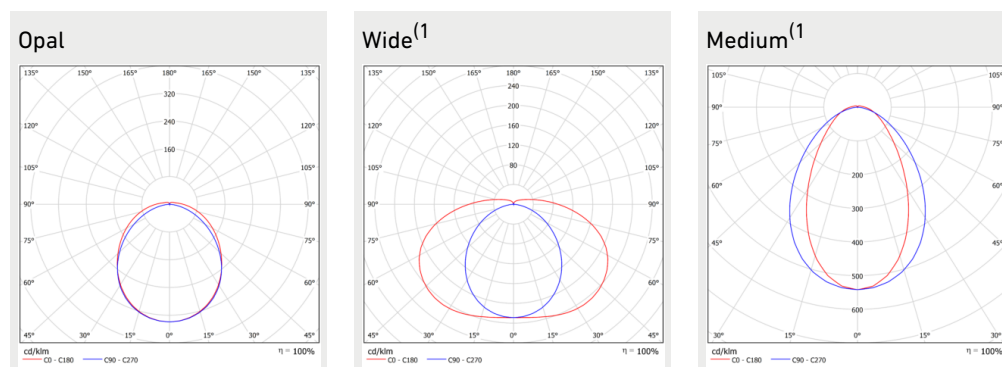

Light distribution

Notes:

1) Not available for stepDIM models (GLGG201S032S, GLGG201S048S, GLGG201S038S, GLGG201S047S)

Dimensions

Gamma Gen2 (mm)