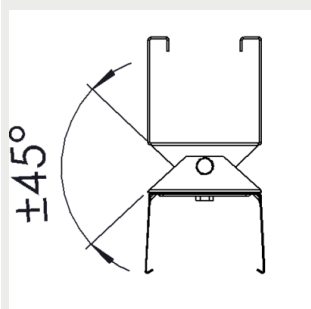

9905201 Gamma/Eco S adjustable suspension rail 120 bracket