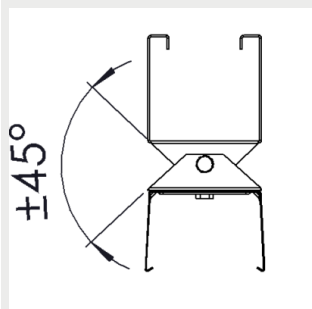

3508172 Gamma/Eco S suspension rail 82 bracket

3508174 Gamma/Eco S horizontal wire bracket

9905199 Gamma/Eco S adjustable surface mounting bracket

9905200 Gamma/Eco S adjustable suspension rail 70 bracket