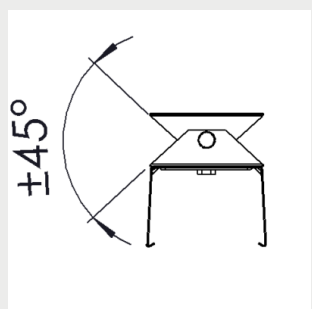

## Brackets

3908115 Gamma/Eco S ceiling bracket

3508171 Gamma/Eco S suspension rail 70 bracket

3508172 Gamma/Eco S suspension rail 82 bracket

3508174 Gamma/Eco S horizontal wire bracket

9905199 Gamma/Eco S adjustable surface mounting bracket