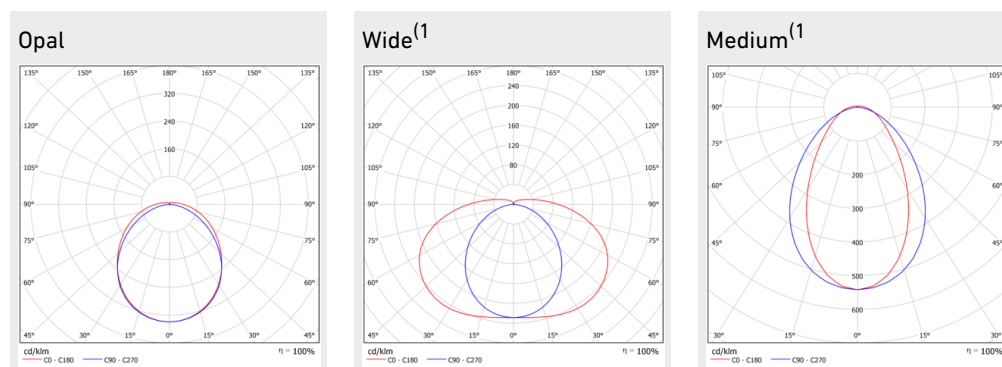

## Notes:

1) SDCM  $\leq 3$

2) Not available for -40°C models (GLGG201S036F & GLGG201S058F)

3) Not available for 27W model (GLGG201027B), -40°C models (GLGG201S036F & GLGG201S058F), stepDIM models (GLGG201S032S, GLGG201S048S, GLGG201S038S, GLGG201S047S)

## Light distribution