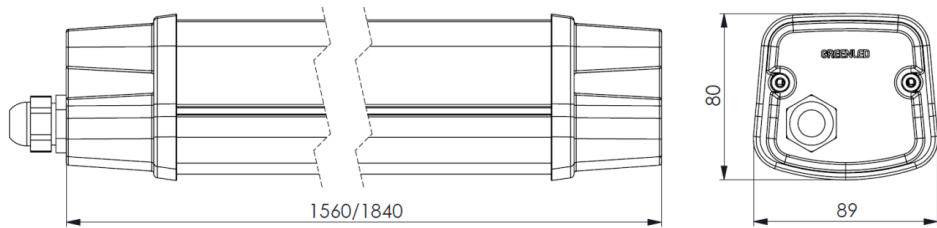

Light distribution

Notes:

1) Not available for stepDIM models (GLGG201S032S, GLGG201S048S, GLGG201S038S, GLGG201S047S)

Dimensions

Gamma Gen2 (mm)

Brackets

3908115 Gamma/Eco S ceiling bracket

3508171 Gamma/Eco S suspension rail 70 bracket