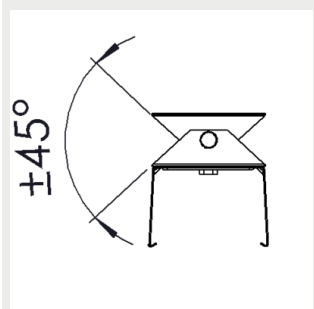

9905199 Gamma/Eco S adjustable surface mounting bracket