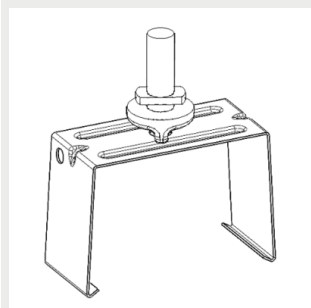

3508172 Gamma/Eco S suspension rail 82 bracket

3508174 Gamma/Eco S horizontal wire bracket

9905199 Gamma/Eco S adjustable surface mounting bracket

9905200 Gamma/Eco S adjustable suspension rail 70 bracket

9905201 Gamma/Eco S adjustable suspension rail 120 bracket

9905202 Gamma/Eco S ladder/threaded rod bracket

G00341 Gamma/Eco S suspension wire bracket 3m

G00342 Gamma/Eco S suspension wire bracket 5m

G00337 Gamma/Eco S lighting track bracket