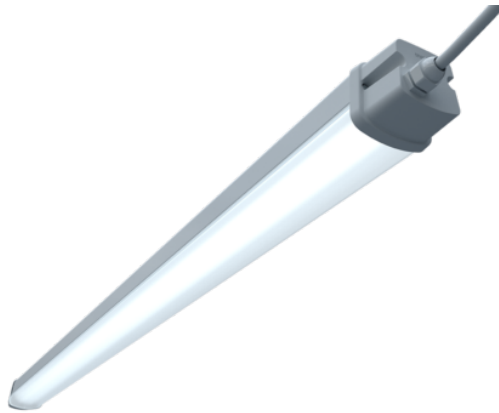

# GAMMA GEN2

Reliable, durable, multifunctional luminaire.

The luminaire is manufactured with two-colour extrusion, which minimises energy consumption during the manufacturing process and ensures a highly durable structure for a long lifetime. The luminaire is sealed and classified IP66/IP67.

The material chosen for the product is the high light transmission LG PC, which enables low light loss and, thus, low lifetime emissions. Polycarbonate (PC) is shock-resistant, self-extinguishing and UV-protected.

## Benefits

Durable and cost-effective luminaire with IP 66/67 rating. Chainable as standard and through-wiring compatibility as an option. Quick and easy to install. Components according to Zhaga standards, allowing easy maintenance for LED modules, optics and driver.