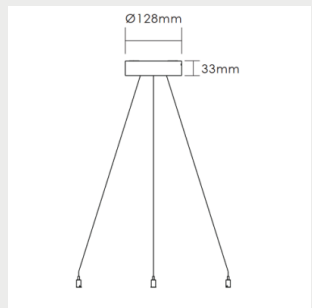

Brackets

Epsilon R suspension set
1,5m

Circuit breakers

	B10	B16	B20	C10	C16	C20
Epsilon R 48W On/Off	6	9	11	11	17	20
Epsilon R 48W DALI	9	15	19	13	21	26
Epsilon R 80W On/Off	14	22	28	19	30	38
Epsilon R 80W DALI	14	22	28	19	30	38

i

CUSTOMER SERVICE:

tel: +358 20 125 5800

info@greenled.fi