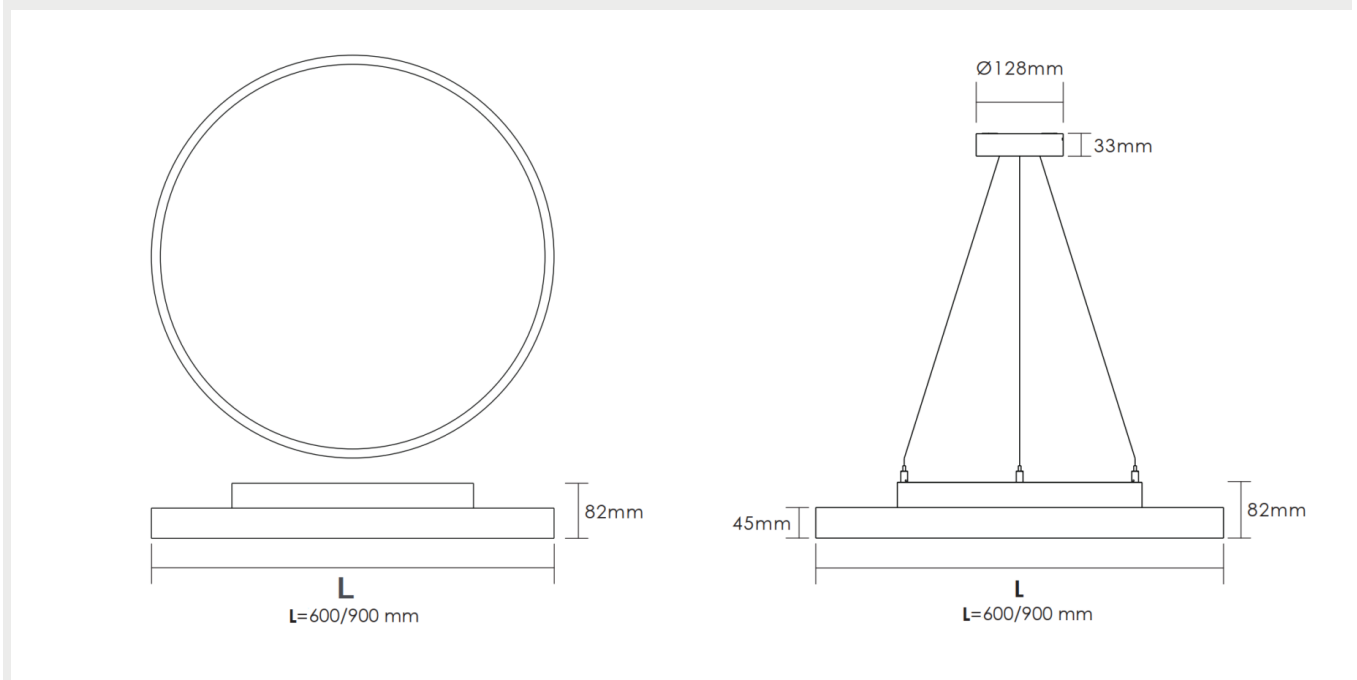

## Dimensions

MODEL	TYPE CODE	LENGTH (L)	HEIGHT (H)	WIDTH (W)	WEIGHT
Epsilon R 48W	GLER0104860	Ø 600 mm	82 mm		6,65 kg
Epsilon R 80W	GLER0108090	Ø 900 mm	82 mm		11,9 kg

## Light distribution

## Dimensions

### Epsilon R dimensional drawing