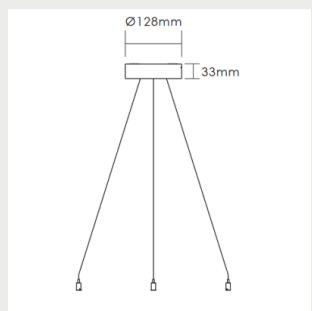

Brackets

Epsilon R suspension set
1,5m

Circuit breakers

	B10	B16	B20	C10	C16	C20
Epsilon R 48W On/Off	6	9	11	11	17	20
Epsilon R 48W DALI	9	15	19	13	21	26
Epsilon R 80W On/Off	14	22	28	19	30	38
Epsilon R 80W DALI	14	22	28	19	30	38

i

CUSTOMER SERVICE:

tel: +358 20 125 5800

info@greenled.fi