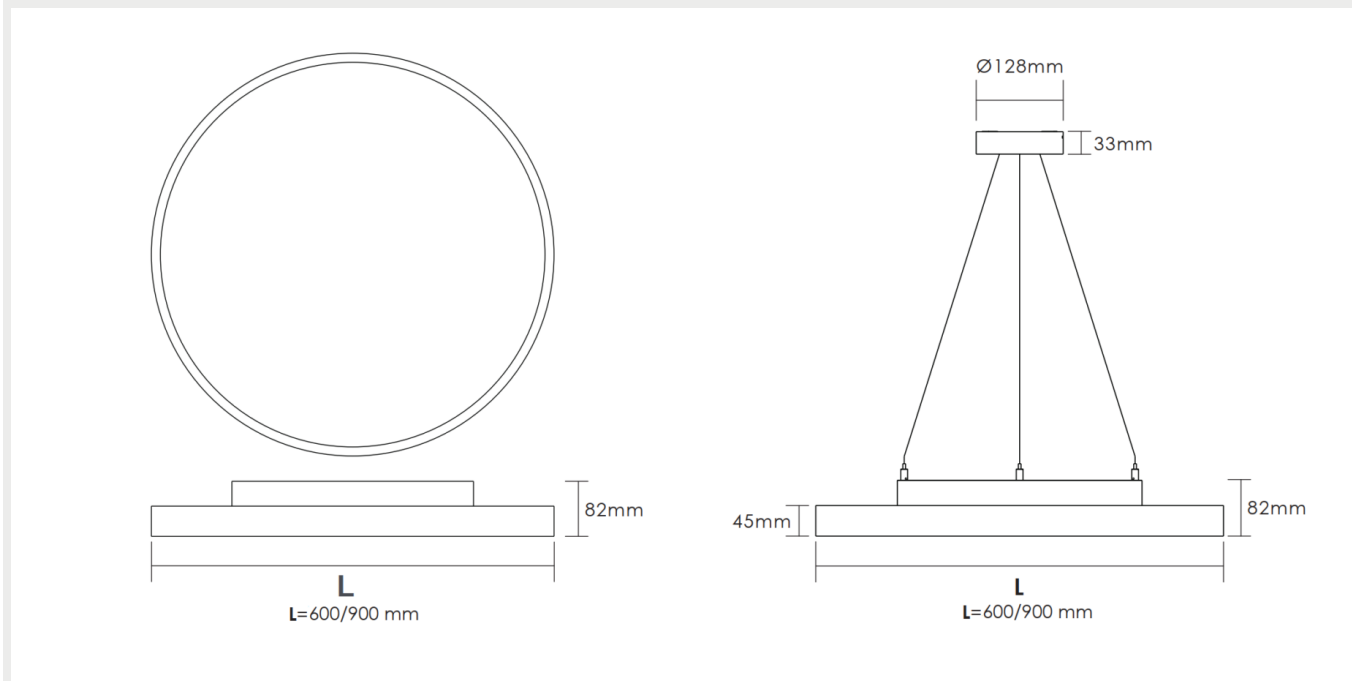

## Dimensions

MODEL	TYPE CODE	LENGTH (L)	HEIGHT (H)	WIDTH (W)	WEIGHT
Epsilon R 48W	GLER0104860	Ø 600 mm	82 mm		6,65 kg
Epsilon R 80W	GLER0108090	Ø 900 mm	82 mm		11,9 kg

## Light distribution

## Dimensions

### Epsilon R dimensional drawing