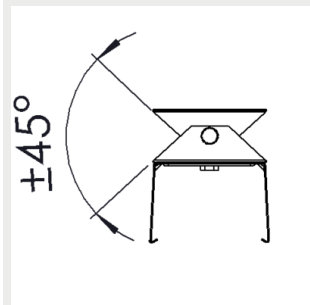

Notes:

All values in +25°C ambient temperature, luminous flux tolerance +-5%, output power tolerance +-5%.

i

Dimensions

MODEL	TYPE CODE	LENGTH (L)	HEIGHT (H)	WIDTH (W)	WEIGHT
GLESE	GLESE01P029	954 mm	84 mm	97 mm	3 kg
GLESE	GLESE01P034	954 mm	84 mm	97 mm	3 kg
GLESE	GLESE01P040	954 mm	84 mm	97 mm	3 kg
GLESE	GLESE01P052	954 mm	84 mm	97 mm	3 kg
GLESE	GLESE01P062	1254 mm	84 mm	97 mm	4 kg
GLESE	GLESE01P070	1254 mm	84 mm	97 mm	4 kg
GLESE	GLESE01P074	954 mm	84 mm	97 mm	3 kg
GLESE	GLESE01P082	954 mm	84 mm	97 mm	3 kg

MODEL	TYPE CODE	LENGTH (L)	HEIGHT (H)	WIDTH (W)	WEIGHT
GLESE	GLESE01P097	1254 mm	84 mm	97 mm	4 kg
GLESE	GLESE01P112	1554 mm	84 mm	97 mm	5 kg
GLESE	GLESE01P115	1254 mm	84 mm	97 mm	4 kg
GLESE	GLESE01P121	1254 mm	84 mm	97 mm	4 kg
GLESE	GLESE01P146	1554 mm	84 mm	97 mm	5 kg

Dimensional drawing

Brackets

Lighting suspension rail bracket

3908115 Ceiling bracket

3508174 Horizontal wire bracket

9905199 Adjustable surface mounting bracket

Adjustable lighting track bracket

Notes:

X=70mm, 82mm, 110mm

Accessories

Surface-installed seal ⁽¹⁾

Notes:

1. Surface-installed seal that prevents the accumulation of dust and dirt between the luminaire and the ceiling/wall. Available for 954 mm and 1,254 mm luminaires. Antibacterial coating.