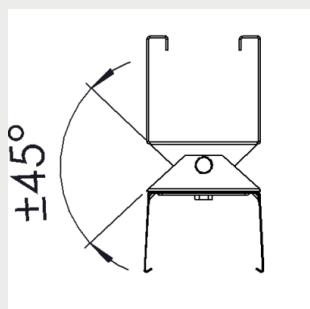

Notes:

All values in +25°C ambient temperature, luminous flux tolerance +-5%, output power tolerance +-5%.

i

Dimensions

MODEL	TYPE CODE	LENGTH (L)	HEIGHT (H)	WIDTH (W)	WEIGHT
GLESE	GLESE01P029	954 mm	84 mm	97 mm	3 kg
GLESE	GLESE01P034	954 mm	84 mm	97 mm	3 kg
GLESE	GLESE01P040	954 mm	84 mm	97 mm	3 kg
GLESE	GLESE01P052	954 mm	84 mm	97 mm	3 kg
GLESE	GLESE01P062	1254 mm	84 mm	97 mm	4 kg
GLESE	GLESE01P070	1254 mm	84 mm	97 mm	4 kg
GLESE	GLESE01P074	954 mm	84 mm	97 mm	3 kg
GLESE	GLESE01P082	954 mm	84 mm	97 mm	3 kg

MODEL	TYPE CODE	LENGTH (L)	HEIGHT (H)	WIDTH (W)	WEIGHT
GLESE	GLESE01P097	1254 mm	84 mm	97 mm	4 kg
GLESE	GLESE01P112	1554 mm	84 mm	97 mm	5 kg
GLESE	GLESE01P115	1254 mm	84 mm	97 mm	4 kg
GLESE	GLESE01P121	1254 mm	84 mm	97 mm	4 kg
GLESE	GLESE01P146	1554 mm	84 mm	97 mm	5 kg

Dimensional drawing

Brackets

Lighting suspension rail bracket

3908115 Ceiling bracket

3508174 Horizontal wire bracket

9905199 Adjustable surface mounting bracket

Adjustable lighting track bracket

Notes:

X=70mm, 82mm, 110mm

Accessories

Surface-installed seal ⁽¹⁾

Notes:

1. Surface-installed seal that prevents the accumulation of dust and dirt between the luminaire and the ceiling/wall. Available for 954 mm and 1,254 mm luminaires. Antibacterial coating.