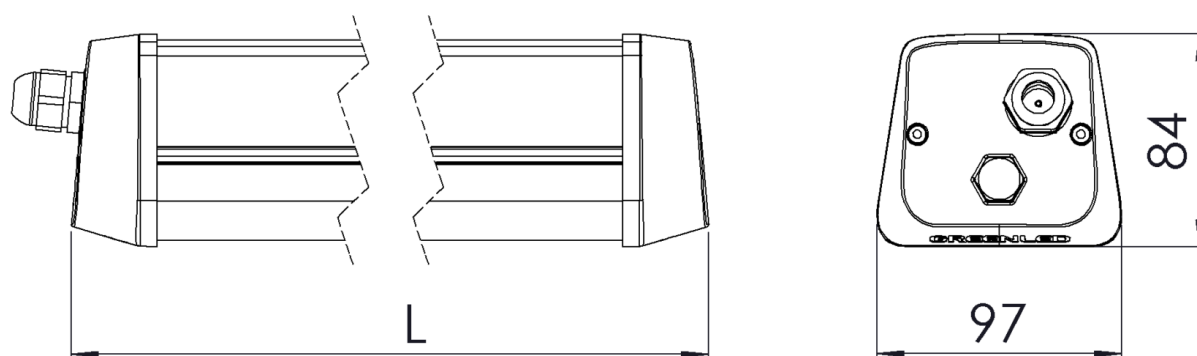

ECO S EVI ___*3 = ECO S 34W, ECO S 70W, ECO S 74W, ECO S 82W, ECO S 97W, ECO S 112W, ECO S 115W, ECO S 121W, ECO S 146W

Dimensions

Dimensional drawing