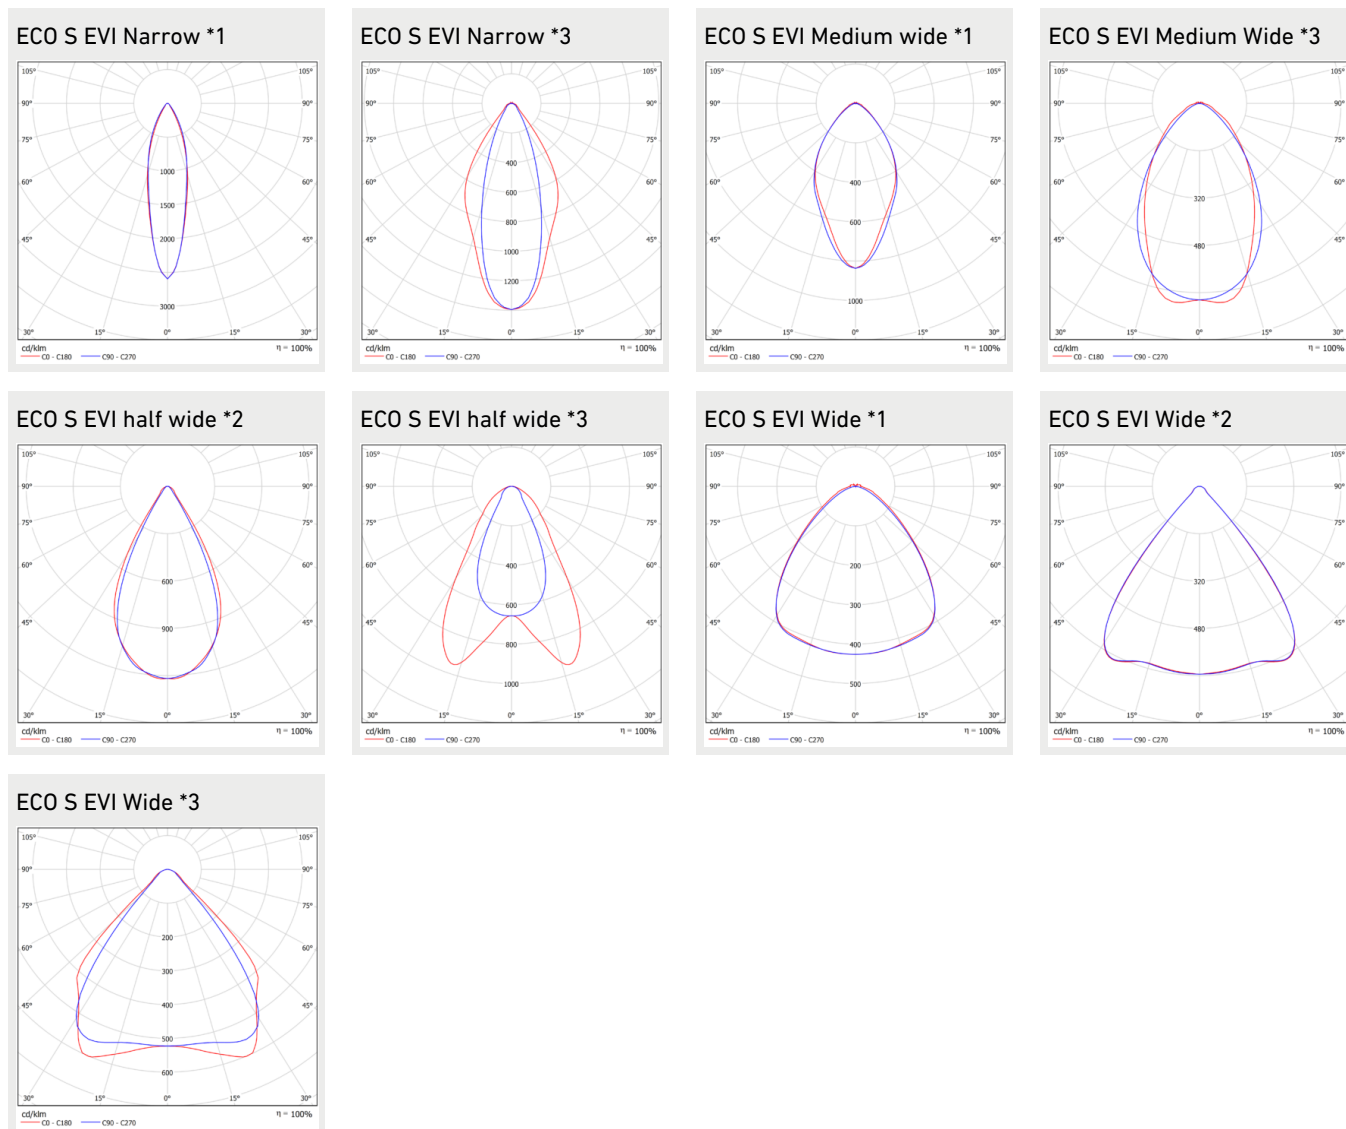

Notes:

All values in +25°C ambient temperature, luminous flux tolerance +-5%, output power tolerance +-5%.

i

Dimensions

MODEL	TYPE CODE	LENGTH (L)	HEIGHT (H)	WIDTH (W)	WEIGHT
GLESE	GLESE01P029	954 mm	84 mm	97 mm	3 kg
GLESE	GLESE01P034	954 mm	84 mm	97 mm	3 kg
GLESE	GLESE01P040	954 mm	84 mm	97 mm	3 kg
GLESE	GLESE01P052	954 mm	84 mm	97 mm	3 kg
GLESE	GLESE01P062	1254 mm	84 mm	97 mm	4 kg
GLESE	GLESE01P070	1254 mm	84 mm	97 mm	4 kg
GLESE	GLESE01P074	954 mm	84 mm	97 mm	3 kg
GLESE	GLESE01P082	954 mm	84 mm	97 mm	3 kg

MODEL	TYPE CODE	LENGTH (L)	HEIGHT (H)	WIDTH (W)	WEIGHT
GLESE	GLESE01P097	1254 mm	84 mm	97 mm	4 kg
GLESE	GLESE01P112	1554 mm	84 mm	97 mm	5 kg
GLESE	GLESE01P115	1254 mm	84 mm	97 mm	4 kg
GLESE	GLESE01P121	1254 mm	84 mm	97 mm	4 kg
GLESE	GLESE01P146	1554 mm	84 mm	97 mm	5 kg

Notes:

1) Only 4000 K and 5000 K 52 W, 62 W, 82 W, 112 W, 115 W, 146 W

D-marked luminaire with limited surface temperature. Meets the requirements of the IEC 60598-2-24 standard.

Light distribution

Notes: