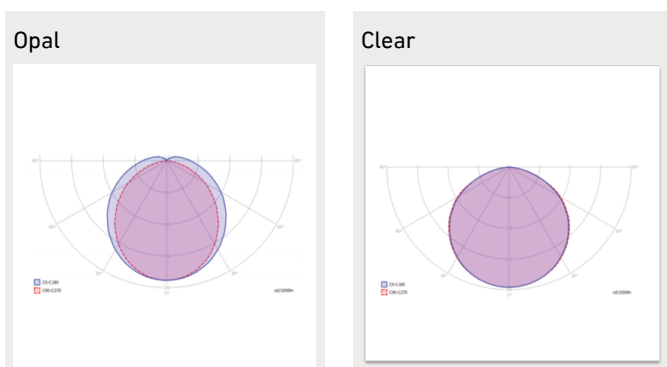

## Product families and variants

MODEL	TYPE CODE	POWER	LUMINOUS FLUX	LUMINAIRE EFFICACY	LIFETIME	OPERATING TEMPERATURE
Eco R II 35 W	GLR92350	35 W	4600 lm	131 lm/W	L80 > 80000 h	-40 - +55°C

## Dimensions

MODEL	TYPE CODE	LENGTH (L)	HEIGHT (H)	WIDTH (W)	WEIGHT
Eco R II 35 W	GLR92350	1093 mm	77 mm	41 mm	1,7 kg

## Dimensions