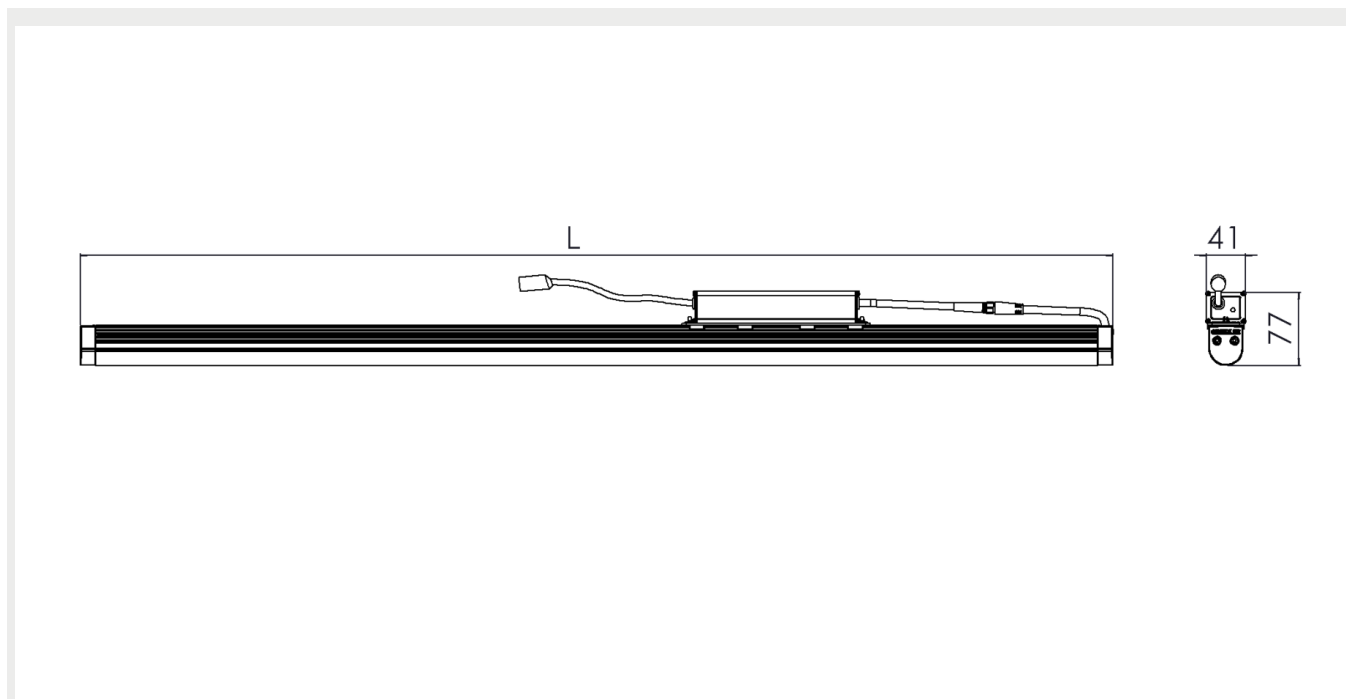

Dimensions