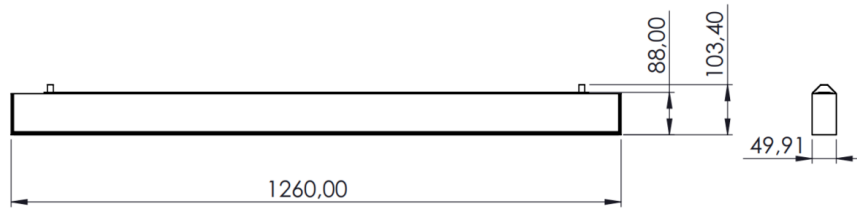

Dimensions

Dimensional drawing