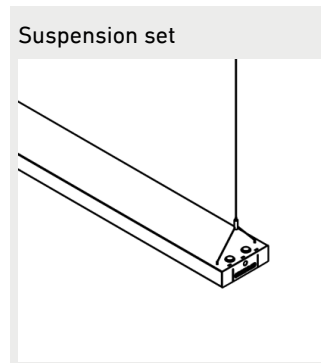

Light distribution

Dimensions

Brackets

Circuit breakers

	B10	B16	B20	C10	C16	C20
ALFA X ON/OFF	15	24	30	24	40	49
ALFA X DALI	15	24	30	24	40	49

CUSTOMER SERVICE:

tel: +358 20 125 5800

info@greenled.fi