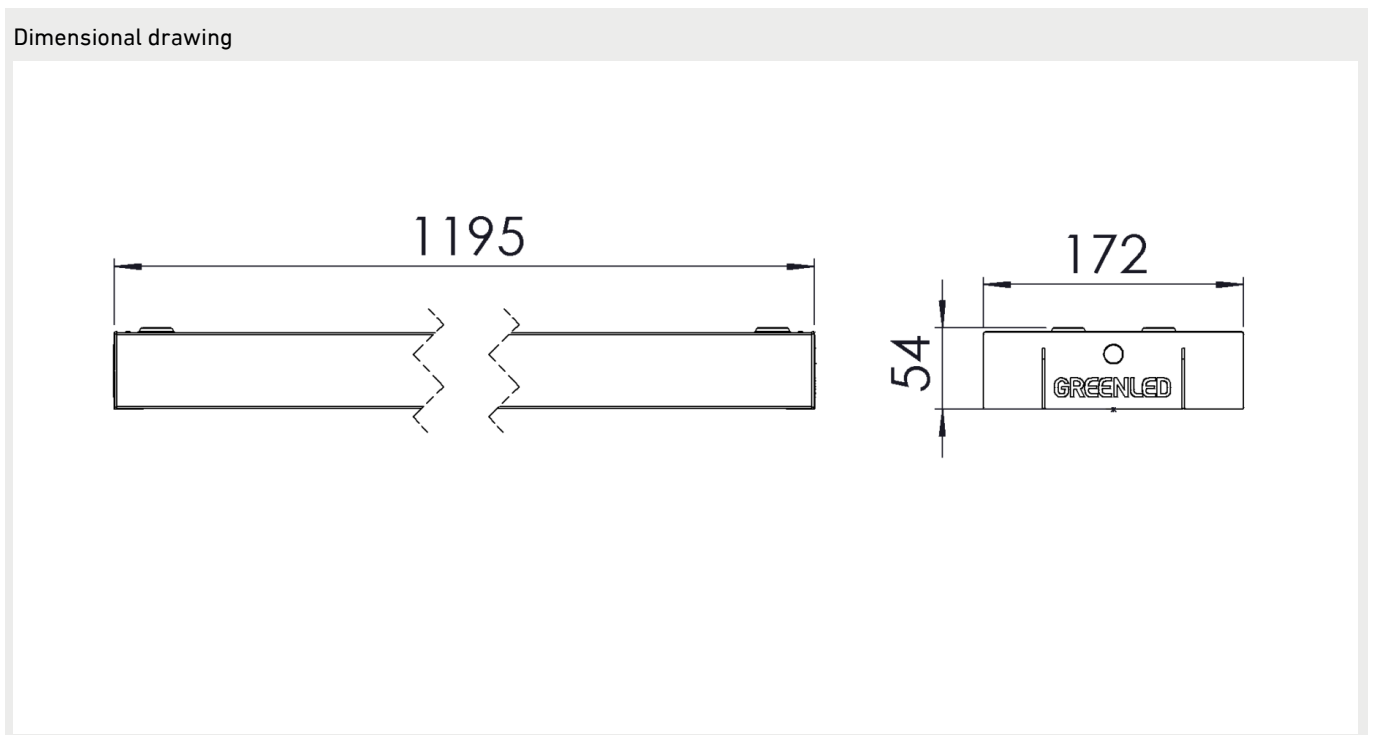

Notes:

All values in ambient temperature of +25°C, CCT 4000K, luminous flux tolerance +-5%, output power tolerance +-5%. Use environment must be non condensing.

Dimensions

MODEL	TYPE CODE	LENGTH (L)	HEIGHT (H)	WIDTH (W)	WEIGHT
GL ALFA X 30W	GLAX01030	1195 mm	54 mm	172 mm	4 kg
GL ALFA X 59W	GLAX01059	1195 mm	54 mm	172 mm	4 kg

General Description

COLOUR TEMPERATURE:	3000 K, 4000 K
COLOUR RENDERING INDEX:	$R_A \geq 80$
IP CLASS:	IP20
SUPPLY VOLTAGE:	220-240 Vac
FREQUENCY:	50-60 Hz
CONNECTION:	Chainable max 5*2.5mm ² OR max 3*2.5mm ² and DALI +/-
DIMMABILITY:	DALI, On/off
COLOUR:	White
MATERIAL OF THE LUMINAIRE BODY:	Steel
GUARANTEE:	5 years
ACCESSORIES (INSTALLATION):	Lighting suspension rail bracket, Suspension set
ACCESSORIES (OTHERS):	Pull-cord switch

Light distribution

Dimensions

Brackets

Circuit breakers

	B10	B16	B20	C10	C16	C20
ALFA X ON/OFF	15	24	30	24	40	49
ALFA X DALI	15	24	30	24	40	49

CUSTOMER SERVICE:

tel: +358 20 125 5800

info@greenled.fi