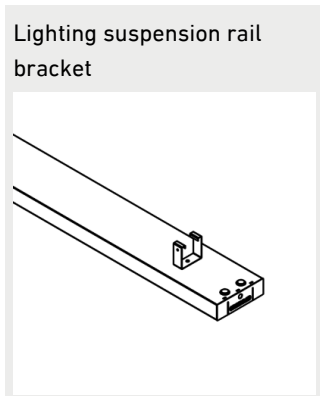

Brackets

Circuit breakers

	B10	B16	B20	C10	C16	C20
ALFA X ON/OFF	15	24	30	24	40	49
ALFA X DALI	15	24	30	24	40	49

CUSTOMER SERVICE:

tel: +358 20 125 5800

info@greenled.fi