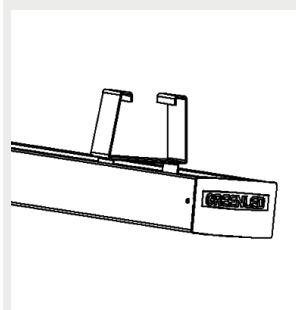

9908435 Omega / Alfa Line G2 Suspension rail bracket 70