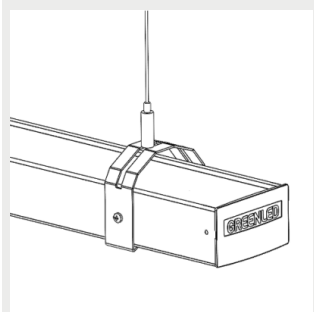

3008687 Omega / Alfa Line
G2 ceiling bracket

9905242 Omega / Alfa Line
G2 suspension wire bracket
3m

9905243 Omega / Alfa Line
G2 suspension wire bracket
5m

9905248 Omega/AlfaLineG2
adjustable susp. wire
bracket 5m

9905247 Omega/AlfaLineG2
adjustable susp. wire
bracket 3m

9908540 Omega / Alfa Line
G2 Threaded rod bracket

G00480 Omega/Alfa Line G2
lighting track bracket

9905207 Adjustable ceiling
bracket

9905209 Adjustable lighting
suspension rail bracket MEK
110