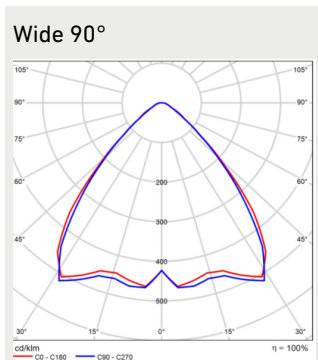

Notes:

1) SDCM ≤ 3

2) Helvar Active Ahead not available for Alfa Line Gen 3 Basic 2370mm 25W (GLALG301B25L) version or any Pro versions (GLALG301PXXX)

Light distribution