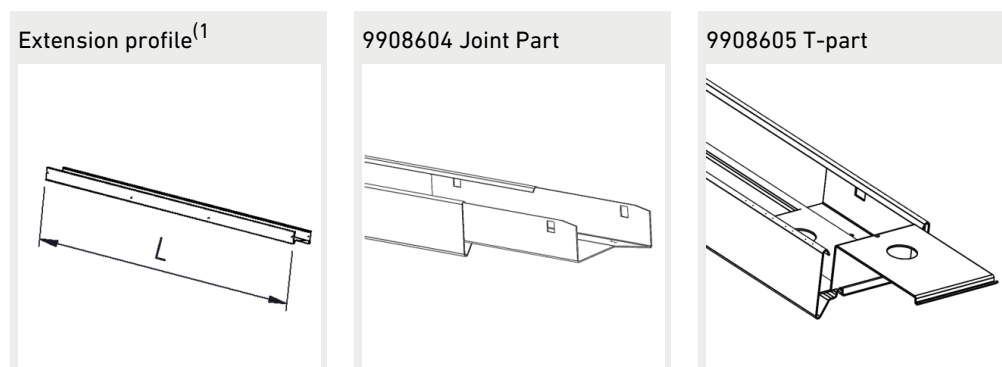

9908358 Omega/ALG2
railbracket 45 degree white

Omega/ALG2 railbracket (4)

9905216 Omega / Alfa Line
G2 Ladderbracket

Accessories

Circuit breakers

	B10	B16	B20	C10	C16	C20
Alfa line Gen3 Basic Active Ahead 16W,22W,32W,26W,36W,31W,38W,	20	33	42	34	56	70
Alfa line Gen3 Basic Active Ahead 43W,49W,45W,52W.	11	18	23	19	31	38
Alfa line Gen3 Basic Active Ahead 53W,63W.	11	18	22	18	30	37
Alfa line Gen3 Basic OnOff 16W,22W.	19	30	37	31	51	62
Alfa line Gen3 Basic OnOff 32W,43W,63W.	10	16	21	16	26	35
Alfa line Gen3 Basic OnOff 26W,36W,49W,63W,25W,31W,38W,45W,52W.	16	26	33	26	43	55
Alfa line Gen3 Basic OnOff 53W.	6	10	12	10	16	21
Alfa line Gen3 Basic DALI 16W,22W.	17	28	35	29	47	58
Alfa line Gen3 Basic DALI 32W,43W.	12	20	25	20	33	41
Alfa line Gen3 Basic DALI 26W,36W,49W,63W,25W,31W,38W,45W,52W.	13	22	27	21	36	45
Alfa line Gen3 Basic DALI 53W.	13	21	27	21	35	45
Alfa line Gen3 Pro OnOff 23W,29W	16	26	33	26	43	55
Alfa line Gen3 PRO DALI 14W.	17	28	35	29	47	58
Alfa line Gen3 PRO DALI 23W,29W.	13	22	27	21	36	45
Alfa line Gen3 Basic DALI 63W.	21	36	45	37	61	74
Alfa line Gen3 PRO DALI /OnOff 20W,28W,37W,44W,22W,31W,43W,54W,35W,40W,45W.	21	36	45	37	61	74