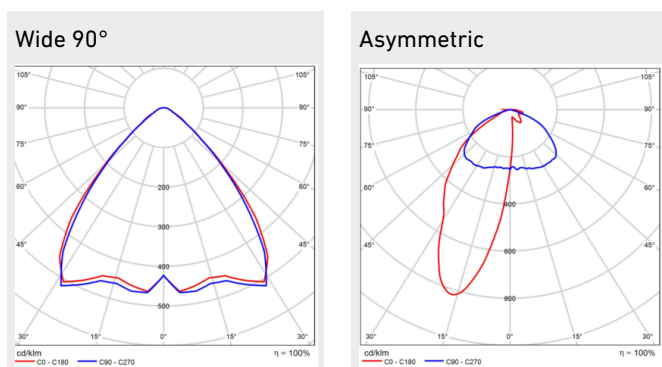

Notes:

1) SDCM ≤ 3

2) Helvar Active Ahead not available for Alfa Line Gen 3 Basic 2370mm 25W (GLALG301B25L) version or any Pro versions (GLALG301PXXX)

Light distribution