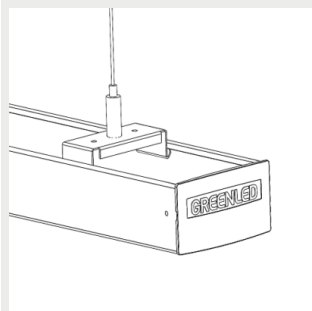

9905242 Omega / Alfa Line
G2 suspension wire bracket
3m