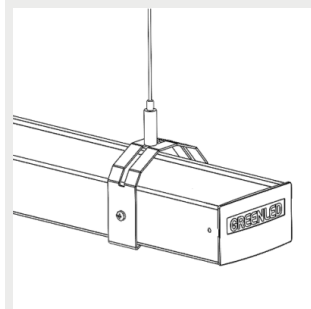

3008687 Omega / Alfa Line
G2 ceiling bracket

9905242 Omega / Alfa Line
G2 suspension wire bracket
3m

9905243 Omega / Alfa Line
G2 suspension wire bracket
5m

9905248 Omega/AlfaLineG2
adjustable susp. wire
bracket 5m

9905247 Omega/AlfaLineG2
adjustable susp. wire
bracket 3m

9908540 Omega / Alfa Line
G2 Threaded rod bracket

G00480 Omega/Alfa Line G2
lighting track bracket

9905207 Adjustable ceiling
bracket

9905209 Adjustable lighting
suspension rail bracket MEK
110