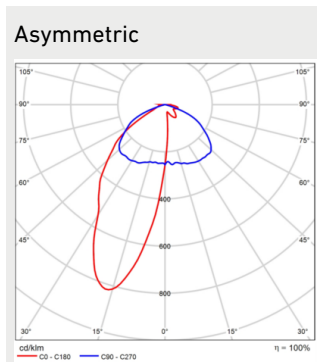

Notes:

1) SDCM ≤ 3

2) Helvar Active Ahead not available for Alfa Line Gen 3 Basic 2370mm 25W (GLALG301B25L) version or any Pro versions (GLALG301PXXX)

Light distribution