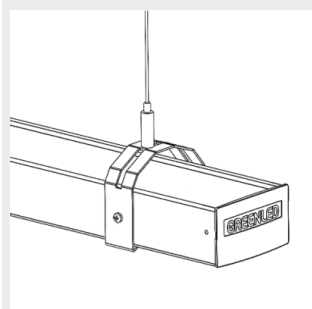

3008687 Omega / Alfa Line
G2 ceiling bracket

9905242 Omega / Alfa Line
G2 suspension wire bracket
3m

9905243 Omega / Alfa Line
G2 suspension wire bracket
5m

9905248 Omega/AlfaLineG2
adjustable susp. wire
bracket 5m

9905247 Omega/AlfaLineG2
adjustable susp. wire
bracket 3m

9908540 Omega / Alfa Line
G2 Threaded rod bracket

G00480 Omega/Alfa Line G2
lighting track bracket

9905207 Adjustable ceiling
bracket

9905209 Adjustable lighting
suspension rail bracket MEK
110