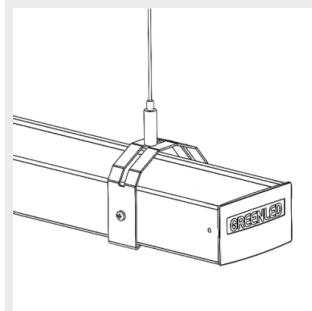

3008687 Omega / Alfa Line
G2 ceiling bracket

9905242 Omega / Alfa Line
G2 suspension wire bracket
3m

9905243 Omega / Alfa Line
G2 suspension wire bracket
5m

9905248 Omega/AlfaLineG2
adjustable susp. wire
bracket 5m

9905247 Omega/AlfaLineG2
adjustable susp. wire
bracket 3m

9908540 Omega / Alfa Line
G2 Threaded rod bracket

G00480 Omega/Alfa Line G2
lighting track bracket

9905207 Adjustable ceiling
bracket

9905209 Adjustable lighting
suspension rail bracket MEK
110