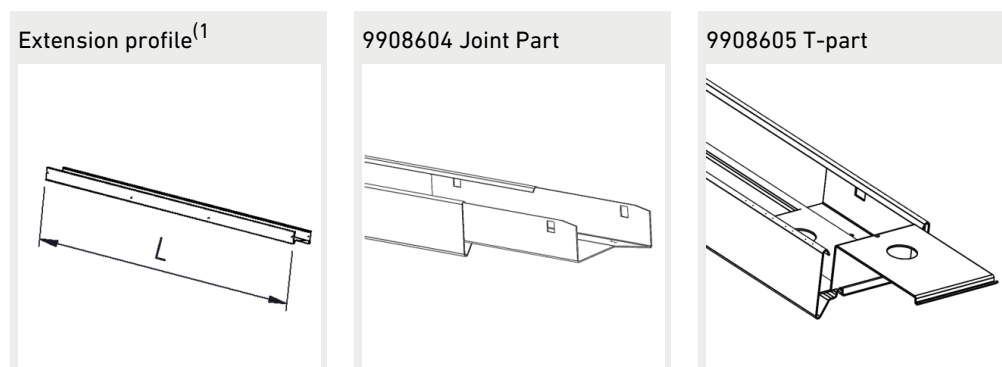

9908358 Omega/ALG2
railbracket 45 degree white

Omega/ALG2 railbracket ⁽⁴⁾

9905216 Omega / Alfa Line
G2 Ladderbracket

Accessories

Circuit breakers

	B10	B16	B20	C10	C16	C20
Alfa line Gen3 Basic Active Ahead 16W,22W,32W,26W,36W,31W,38W,	20	33	42	34	56	70
Alfa line Gen3 Basic Active Ahead 43W,49W,45W,52W.	11	18	23	19	31	38
Alfa line Gen3 Basic Active Ahead 53W,63W.	11	18	22	18	30	37
Alfa line Gen3 Basic OnOff 16W,22W.	19	30	37	31	51	62
Alfa line Gen3 Basic OnOff 32W,43W,63W.	10	16	21	16	26	35
Alfa line Gen3 Basic OnOff 26W,36W,49W,63W,25W,31W,38W,45W,52W.	16	26	33	26	43	55
Alfa line Gen3 Basic OnOff 53W.	6	10	12	10	16	21
Alfa line Gen3 Basic DALI 16W,22W.	17	28	35	29	47	58
Alfa line Gen3 Basic DALI 32W,43W.	12	20	25	20	33	41
Alfa line Gen3 Basic DALI 26W,36W,49W,63W,25W,31W,38W,45W,52W.	13	22	27	21	36	45
Alfa line Gen3 Basic DALI 53W.	13	21	27	21	35	45
Alfa line Gen3 Pro OnOff 23W,29W	16	26	33	26	43	55
Alfa line Gen3 PRO DALI 14W.	17	28	35	29	47	58
Alfa line Gen3 PRO DALI 23W,29W.	13	22	27	21	36	45
Alfa line Gen3 Basic DALI 63W.	21	36	45	37	61	74
Alfa line Gen3 PRO DALI /OnOff 20W,28W,37W,44W,22W,31W,43W,54W,35W,40W,45W.	21	36	45	37	61	74