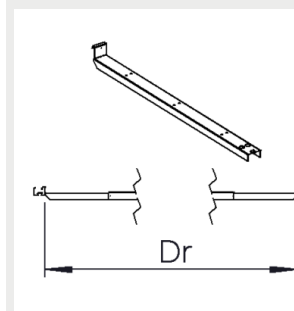

Omega/ALG2 railbracket ⁽⁴⁾