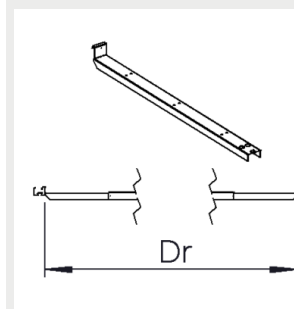

Omega/ALG2 railbracket ⁽⁴⁾