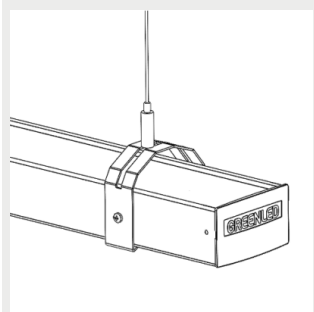

9905247 Omega/AlfaLineG2
adjustable susp. wire
bracket 3m