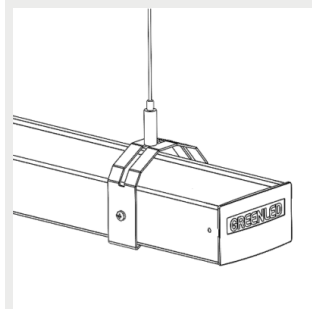

3008687 Omega / Alfa Line
G2 ceiling bracket

9905242 Omega / Alfa Line
G2 suspension wire bracket
3m

9905243 Omega / Alfa Line
G2 suspension wire bracket
5m

9905248 Omega/AlfaLineG2
adjustable susp. wire
bracket 5m

9905247 Omega/AlfaLineG2
adjustable susp. wire
bracket 3m

9908540 Omega / Alfa Line
G2 Threaded rod bracket

G00480 Omega/Alfa Line G2
lighting track bracket

9905207 Adjustable ceiling
bracket

9905209 Adjustable lighting
suspension rail bracket MEK
110