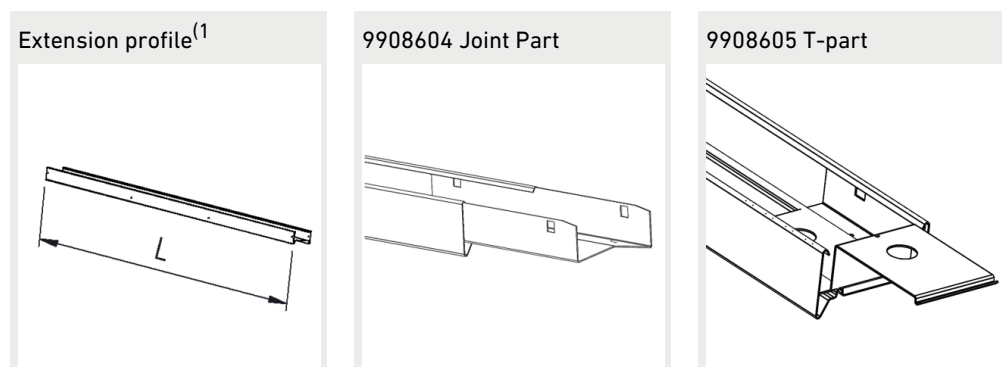

9908358 Omega/ALG2 railbracket 45 degree white

Omega/ALG2 railbracket ⁽⁴⁾

9905216 Omega / Alfa Line G2 Ladderbracket

Accessories

Circuit breakers

	B10	B16	B20	C10	C16	C20
Alfa line Gen3 Basic Active Ahead 16W,22W,32W,26W,36W,31W,38W,	20	33	42	34	56	70
Alfa line Gen3 Basic Active Ahead 43W,49W,45W,52W.	11	18	23	19	31	38
Alfa line Gen3 Basic Active Ahead 53W,63W.	11	18	22	18	30	37
Alfa line Gen3 Basic OnOff 16W,22W.	19	30	37	31	51	62
Alfa line Gen3 Basic OnOff 32W,43W,63W.	10	16	21	16	26	35
Alfa line Gen3 Basic OnOff 26W,36W,49W,63W,25W,31W,38W,45W,52W.	16	26	33	26	43	55
Alfa line Gen3 Basic OnOff 53W.	6	10	12	10	16	21
Alfa line Gen3 Basic DALI 16W,22W.	17	28	35	29	47	58
Alfa line Gen3 Basic DALI 32W,43W.	12	20	25	20	33	41
Alfa line Gen3 Basic DALI 26W,36W,49W,63W,25W,31W,38W,45W,52W.	13	22	27	21	36	45
Alfa line Gen3 Basic DALI 53W.	13	21	27	21	35	45
Alfa line Gen3 Pro OnOff 23W,29W	16	26	33	26	43	55
Alfa line Gen3 PRO DALI 14W.	17	28	35	29	47	58
Alfa line Gen3 PRO DALI 23W,29W.	13	22	27	21	36	45
Alfa line Gen3 Basic DALI 63W.	21	36	45	37	61	74
Alfa line Gen3 PRO DALI /OnOff 20W,28W,37W,44W,22W,31W,43W,54W,35W,40W,45W.	21	36	45	37	61	74