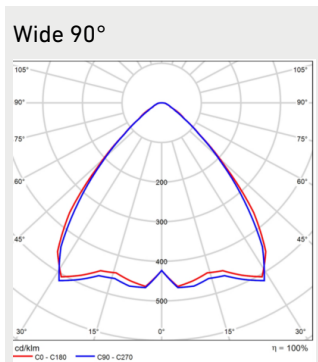

Notes:

1) SDCM ≤ 3

2) Helvar Active Ahead not available for Alfa Line Gen 3 Basic 2370mm 25W (GLALG301B25L) version or any Pro versions (GLALG301PXXX)

Light distribution