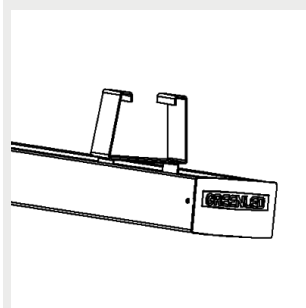

G00464 Omega / ALG2 safety ceiling bracket zinc

G00465 Omega / ALG2 safety ceiling bracket white

3008036 Omega / Alfa Line G2 Suspension rail bracket 110

9908467 Omega / Alfa Line G2 Suspension rail bracket 82