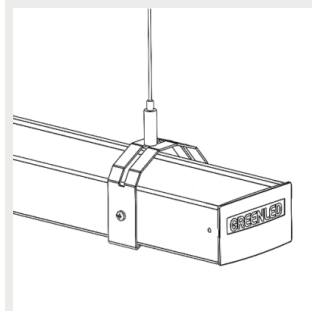

## Brackets

3008687 Omega / Alfa Line  
G2 ceiling bracket

9905242 Omega / Alfa Line  
G2 suspension wire bracket  
3m

9905243 Omega / Alfa Line  
G2 suspension wire bracket  
5m

9905248 Omega/AlfaLineG2  
adjustable susp. wire  
bracket 5m

9905247 Omega/AlfaLineG2  
adjustable susp. wire  
bracket 3m

9908540 Omega / Alfa Line  
G2 Threaded rod bracket

G00480 Omega/Alfa Line G2  
lighting track bracket

9905207 Adjustable ceiling  
bracket

9905209 Adjustable lighting  
suspension rail bracket MEK  
110