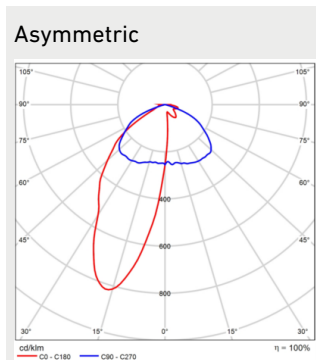

Notes:

1) SDCM ≤ 3

2) Helvar Active Ahead not available for Alfa Line Gen 3 Basic 2370mm 25W (GLALG301B25L) version or any Pro versions (GLALG301PXXX)

Light distribution