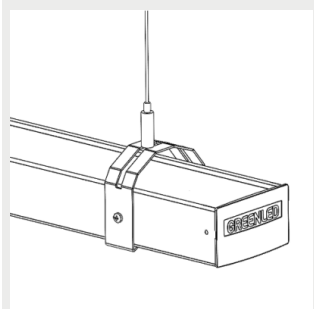

3008687 Omega / Alfa Line
G2 ceiling bracket

9905242 Omega / Alfa Line
G2 suspension wire bracket
3m

9905243 Omega / Alfa Line
G2 suspension wire bracket
5m

9905248 Omega/AlfaLineG2
adjustable susp. wire
bracket 5m

9905247 Omega/AlfaLineG2
adjustable susp. wire
bracket 3m

9908540 Omega / Alfa Line
G2 Threaded rod bracket

G00480 Omega/Alfa Line G2
lighting track bracket

9905207 Adjustable ceiling
bracket

9905209 Adjustable lighting
suspension rail bracket MEK
110