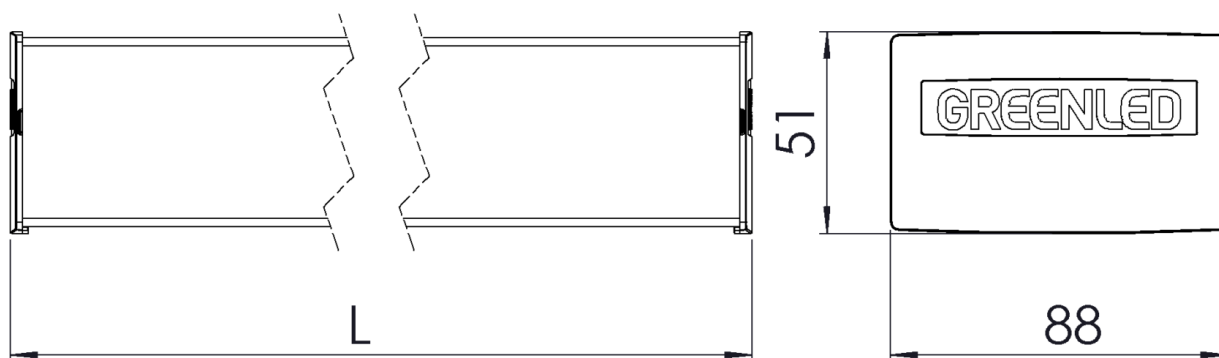

Notes:

1) SDCM ≤ 3

2) Helvar Active Ahead not available for Alfa Line Gen 3 Basic 2370mm 25W (GLALG301B25L) version or any Pro versions (GLALG301PXXX)

Light distribution

Dimensions

Alfa Line Gen3 (mm)

Brackets