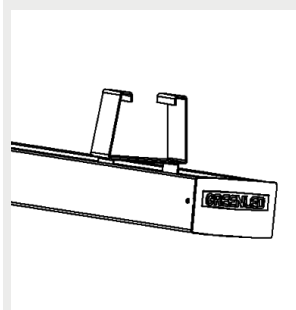

9908435 Omega / Alfa Line
G2 Suspension rail bracket
70