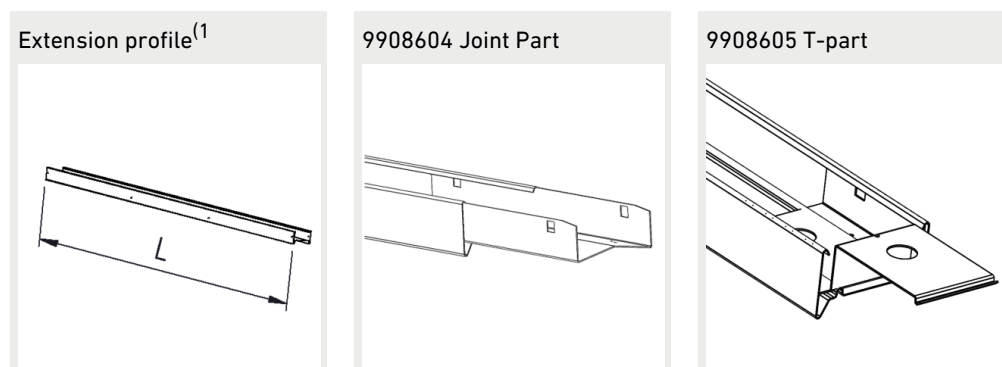

Accessories

Circuit breakers

	B10	B16	B20	C10	C16	C20
Alfa line Gen3 Basic Active Ahead 16W,22W,32W,26W,36W,31W,38W,	20	33	42	34	56	70
Alfa line Gen3 Basic Active Ahead 43W,49W,45W,52W.	11	18	23	19	31	38
Alfa line Gen3 Basic Active Ahead 53W,63W.	11	18	22	18	30	37
Alfa line Gen3 Basic OnOff 16W,22W.	19	30	37	31	51	62
Alfa line Gen3 Basic OnOff 32W,43W,63W.	10	16	21	16	26	35
Alfa line Gen3 Basic OnOff 26W,36W,49W,63W,25W,31W,38W,45W,52W.	16	26	33	26	43	55
Alfa line Gen3 Basic OnOff 53W.	6	10	12	10	16	21
Alfa line Gen3 Basic DALI 16W,22W.	17	28	35	29	47	58
Alfa line Gen3 Basic DALI 32W,43W.	12	20	25	20	33	41
Alfa line Gen3 Basic DALI 26W,36W,49W,63W,25W,31W,38W,45W,52W.	13	22	27	21	36	45
Alfa line Gen3 Basic DALI 53W.	13	21	27	21	35	45
Alfa line Gen3 Pro OnOff 23W,29W	16	26	33	26	43	55
Alfa line Gen3 PRO DALI 14W.	17	28	35	29	47	58
Alfa line Gen3 PRO DALI 23W,29W.	13	22	27	21	36	45
Alfa line Gen3 Basic DALI 63W.	21	36	45	37	61	74
Alfa line Gen3 PRO DALI /OnOff 20W,28W,37W,44W,22W,31W,43W,54W,35W,40W,45W.	21	36	45	37	61	74